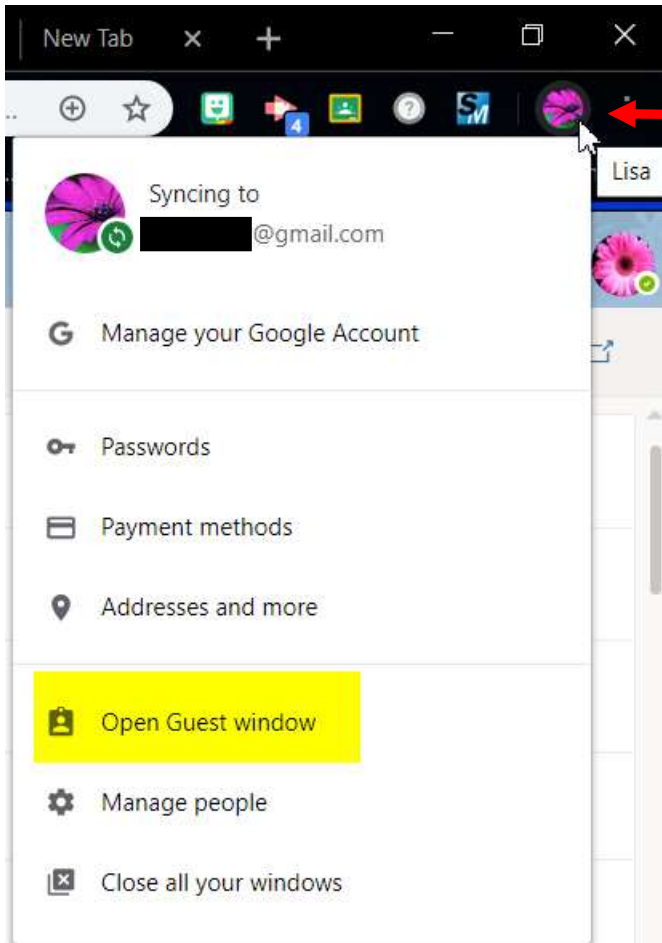

How to Open up Guest Browsing in Chrome

This will help students be able to access links in eClass and Teacher Google Classroom Pages

This is where a chrome profile shows up. Just click the picture and then choose Open Guest Window!