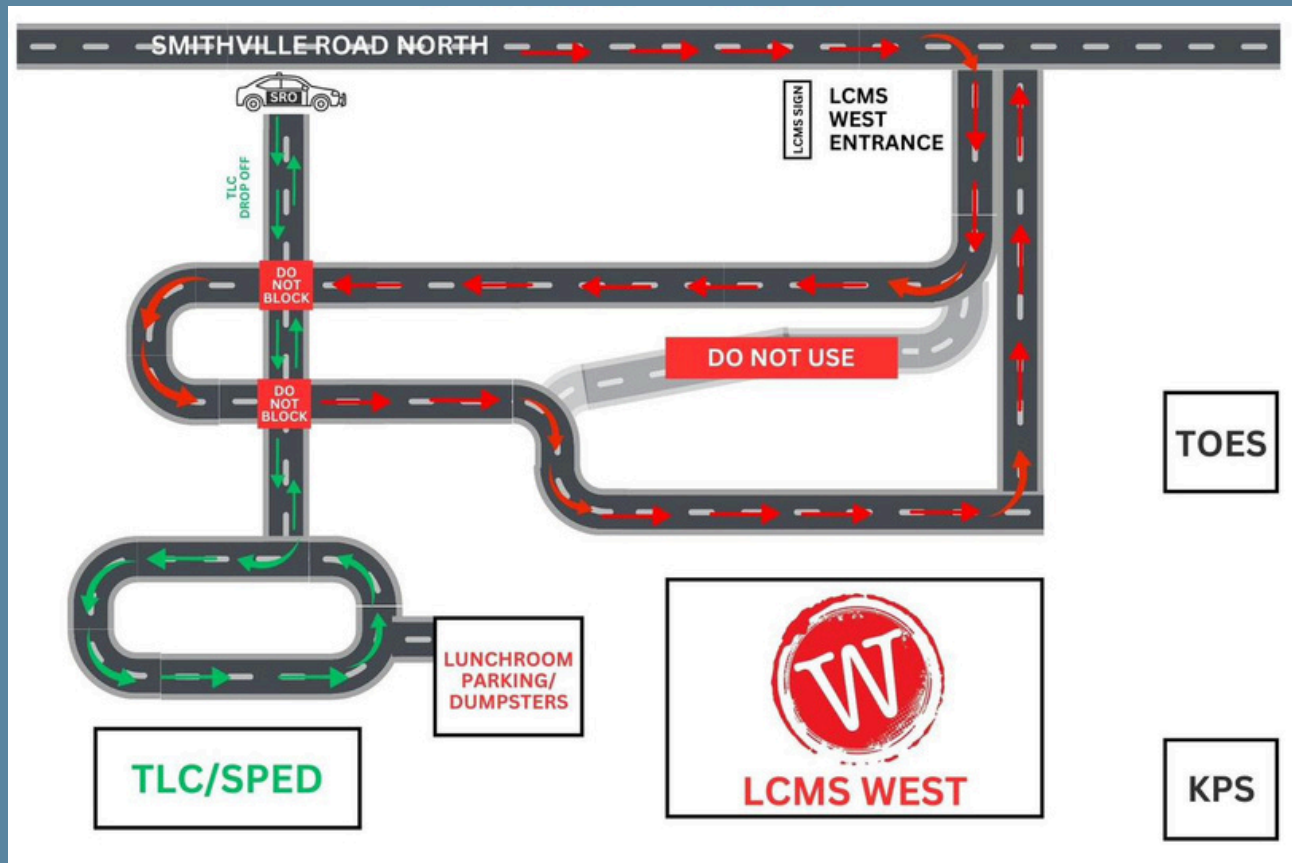

9/26 - ATE CDE

SPIRIT WEEK

Spirit Week will be September 30-October 4. Dress up days will be announced soon.

HOMECOMING DANCE

The LCMS West Homecoming Dance will be held October 5, 2024 in the LCMS West gym from 7:00-9:00 pm. Tickets will be sold the week of the dance for \$5 during lunch or at the door for \$8. Students must have a signed parent permission slip to purchase a ticket.

MORNING DROP OFF & AFTERNOON PICK UP TRAFFIC FLOW

Use the diagram below to guide you if you are picking up or dropping off students by car. Please do not turn in the TLC entrance.

COMPETITIVE CHEERLEADING SCHEDULE