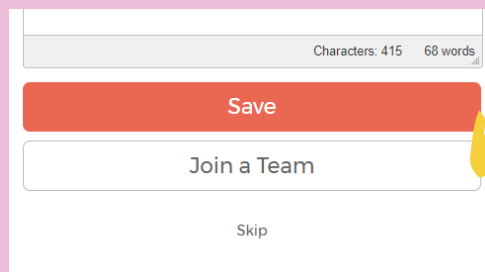

HOW TO SET UP YOUR FUNDRAISING PAGE

4

PERSONALIZE YOUR PAGE! Adding a photo and information on why you love SMA helps you raise more funds!

5

After personalizing your page, **Join your TA Team.** Click the "Join a Team" button.