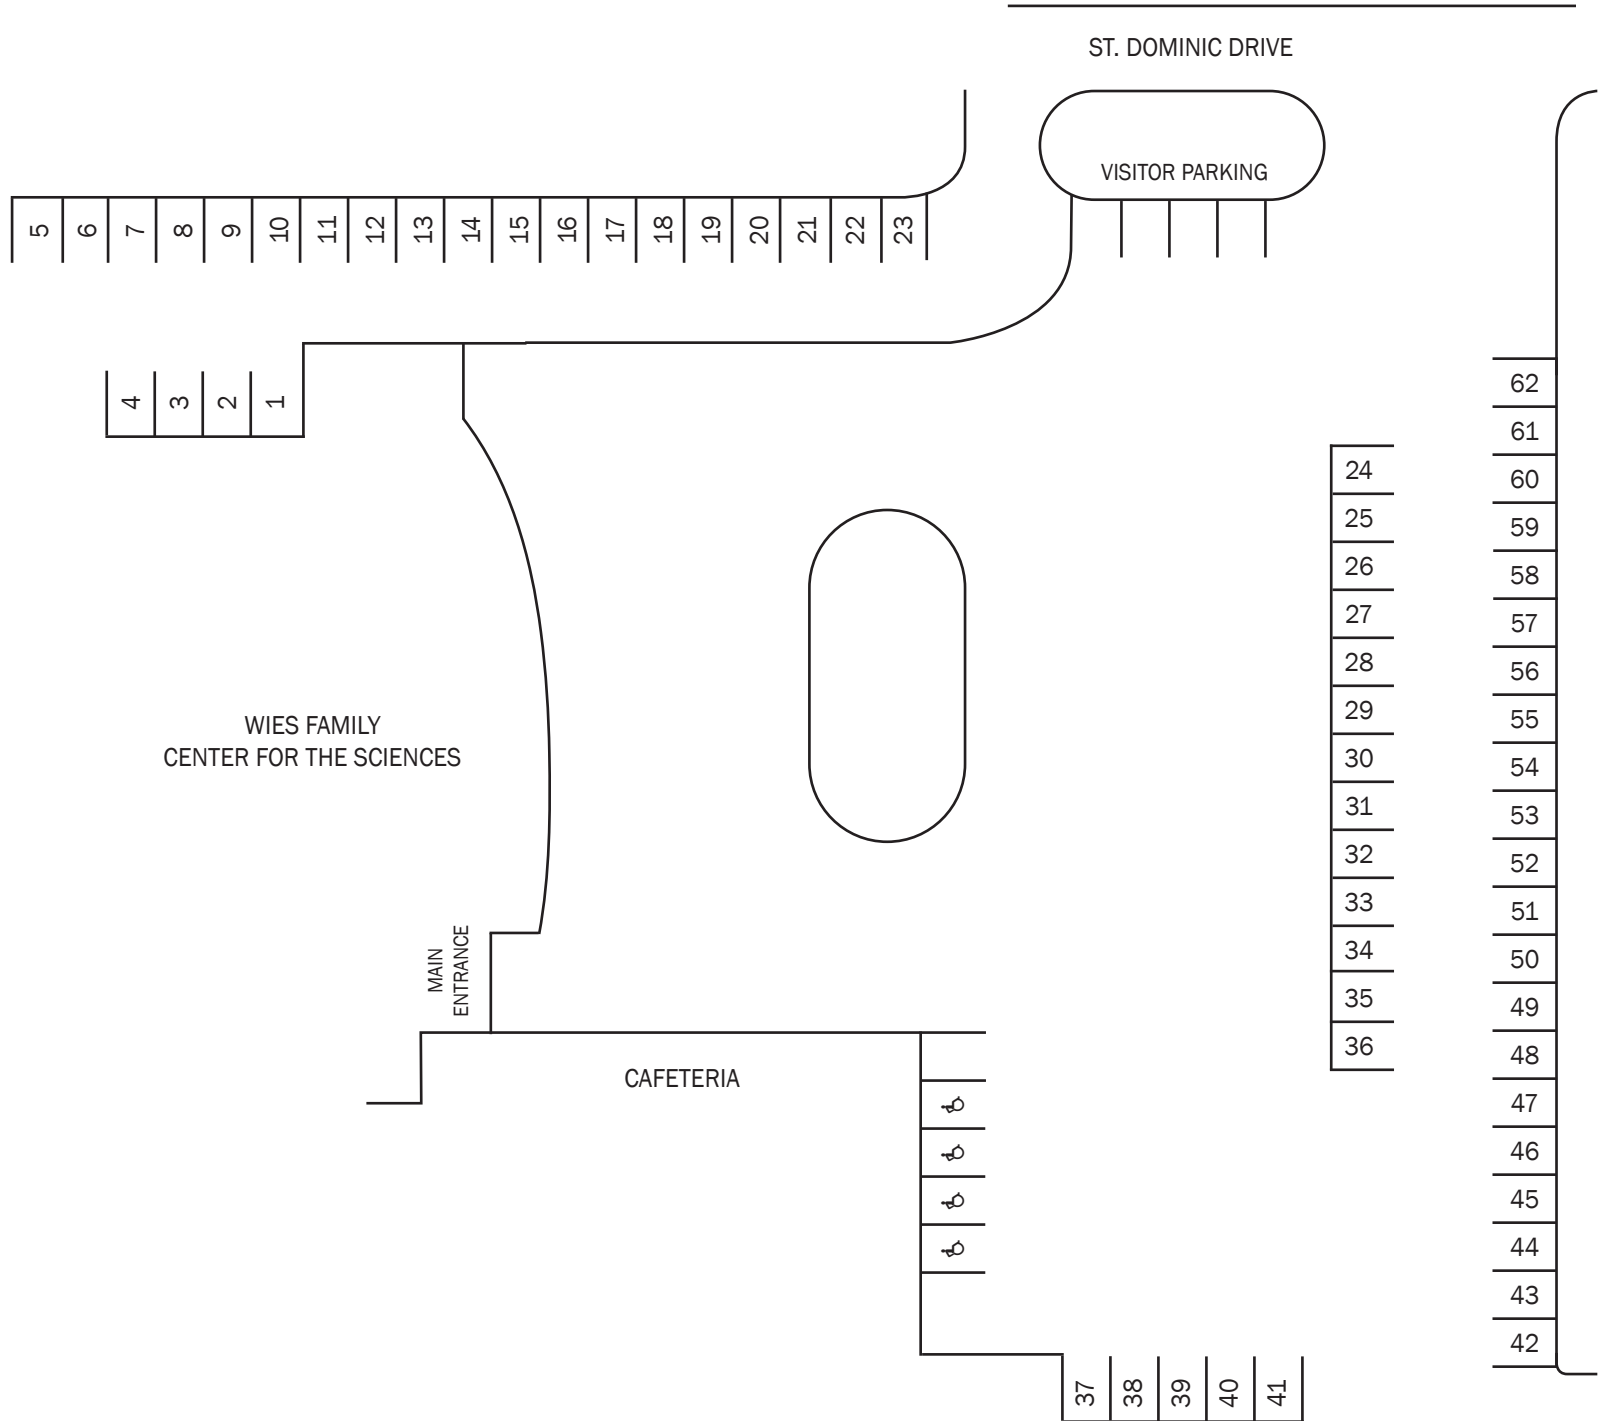

ST. DOMINIC HIGH SCHOOL

Student Parking Front Lot

Updated August 2024

ST. DOMINIC HIGH SCHOOL

Student Parking Small Tennis Lot

Updated August 2024

ST. DOMINIC DRIVE

DENNY GRASER TENNIS COURTS (2)
(not drawn to scale)

CRUSADER LANE

ST. DOMINIC HIGH SCHOOL

Student Parking Far Tennis Lot

Updated August 2024

DENNY GRASER TENNIS COURTS (2)
(not drawn to scale)

ST. DOMINIC DRIVE

589				5083			
588				5082			
587				5081			
586				5080			
585	545	544	504	5000	5037	5038	5079
584	546	543	505	5001	5036	5039	5078
583	547	542	506	5002	5035	5040	5077
582	548	541	507	5003	5034	5041	5076
581	549	540	508	5004	5033	5042	5075
580	550	539	509	5005	5032	5043	5074
579	551	538	510	5006	5031	5044	5073
578	552	537	511	5007	5030	5045	5072
577	553	536	512	5008	5029	5046	5071
576			513	5009	5028	5047	5070
575	554	535	514	5010	5027	5048	5069
574	555	534	515	5011	5026	5049	5068
573	556	533	516	5012	5025	5050	5067
572	557	532	517	5013	5024	5051	5066
571	558	531	518	5014	5023	5052	5065
570	559	530	519	5015	5022	5053	5064
569	560	529	520	5016	5021	5054	5063
568	561	528	521	5017	5020	5055	5062
567	562	527	522	5018	5019	5056	5061
566							5060
565							5059
564							5058
563							5057

CRUSADER LANE

ST. DOMINIC HIGH SCHOOL

Student Parking Back Lot

Updated August 2024

BASEBALL FIELD
↑

↑
MAIN BUILDING

PERFORMING ARTS CENTER
→

ELAINE DRIVE

ST. DOMINIC HIGH SCHOOL

Student Parking Stadium Lot

Updated August 2024