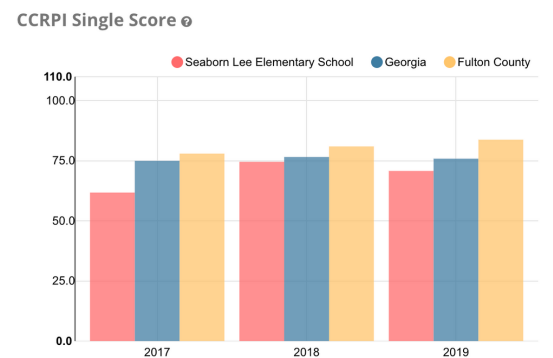

Feeder Schools

Special Programs

★★★★
 School Climate Rating

PK-5TH

Average Enrollment
 500

Performance Snapshot

Overall performance
38%
 higher than other schools in the state

Academic Growth
65%
 higher than other schools in the state