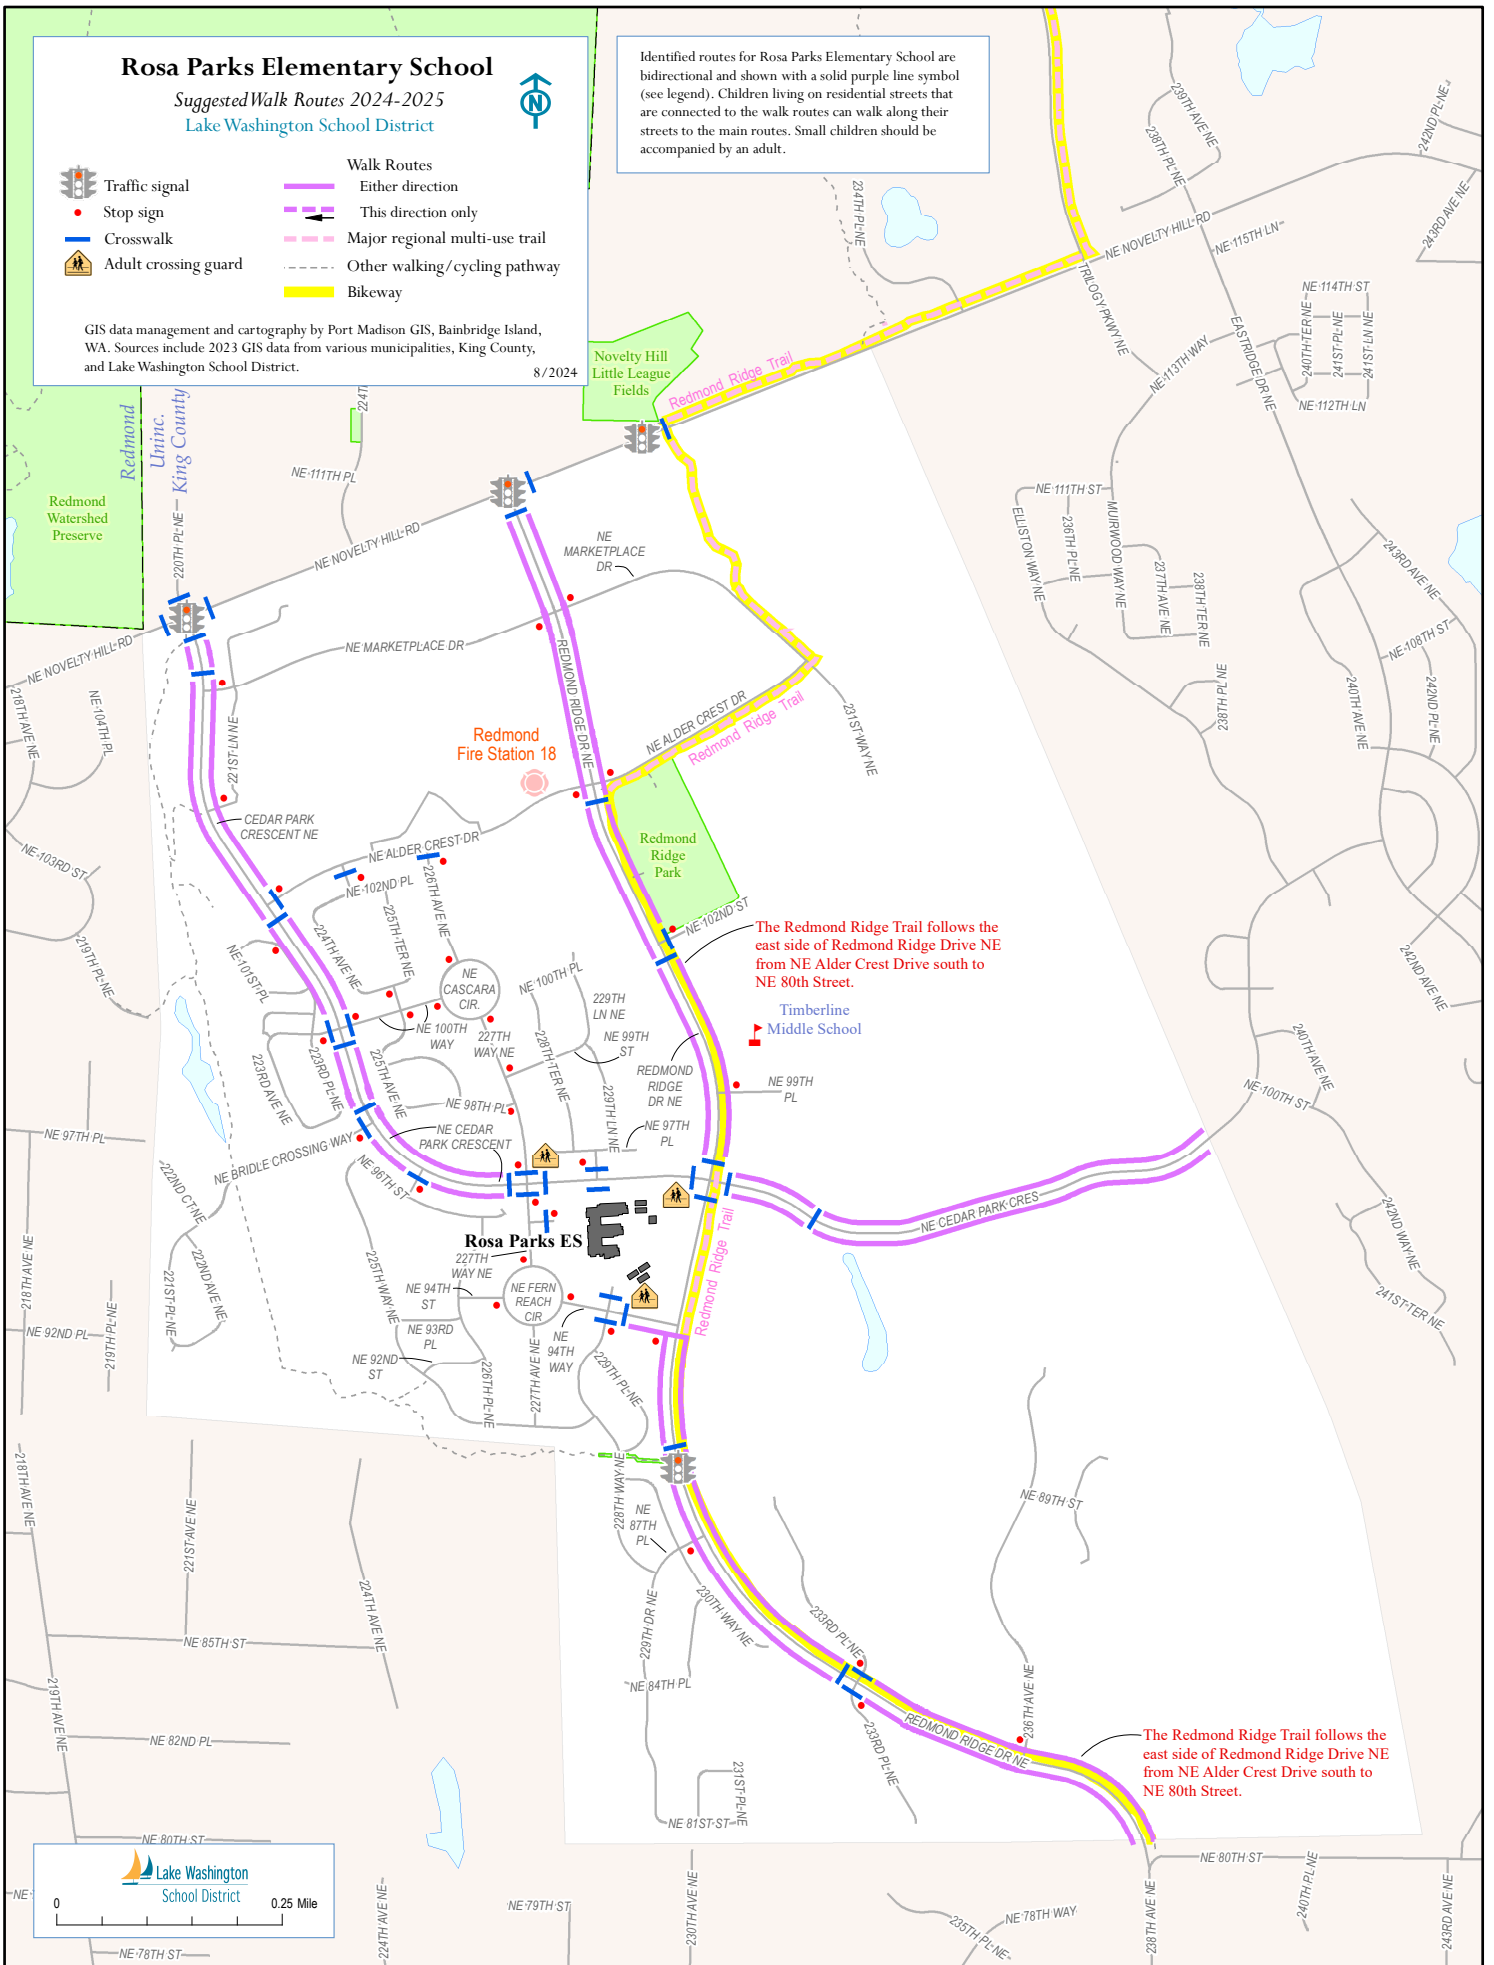

Rosa Parks Elementary School

Suggested Walk Routes 2024-2025
Lake Washington School District

- | | | | |
|--|----------------------|--|--------------------------------|
| | Traffic signal | | Walk Routes |
| | Stop sign | | Either direction |
| | Crosswalk | | This direction only |
| | Adult crossing guard | | Major regional multi-use trail |
| | | | Other walking/cycling pathway |
| | | | Bikeway |

GIS data management and cartography by Port Madison GIS, Bainbridge Island, WA. Sources include 2023 GIS data from various municipalities, King County, and Lake Washington School District.

8/2024

Identified routes for Rosa Parks Elementary School are bidirectional and shown with a solid purple line symbol (see legend). Children living on residential streets that are connected to the walk routes can walk along their streets to the main routes. Small children should be accompanied by an adult.

The Redmond Ridge Trail follows the east side of Redmond Ridge Drive NE from NE Alder Crest Drive south to NE 80th Street.

Timberline Middle School

The Redmond Ridge Trail follows the east side of Redmond Ridge Drive NE from NE Alder Crest Drive south to NE 80th Street.