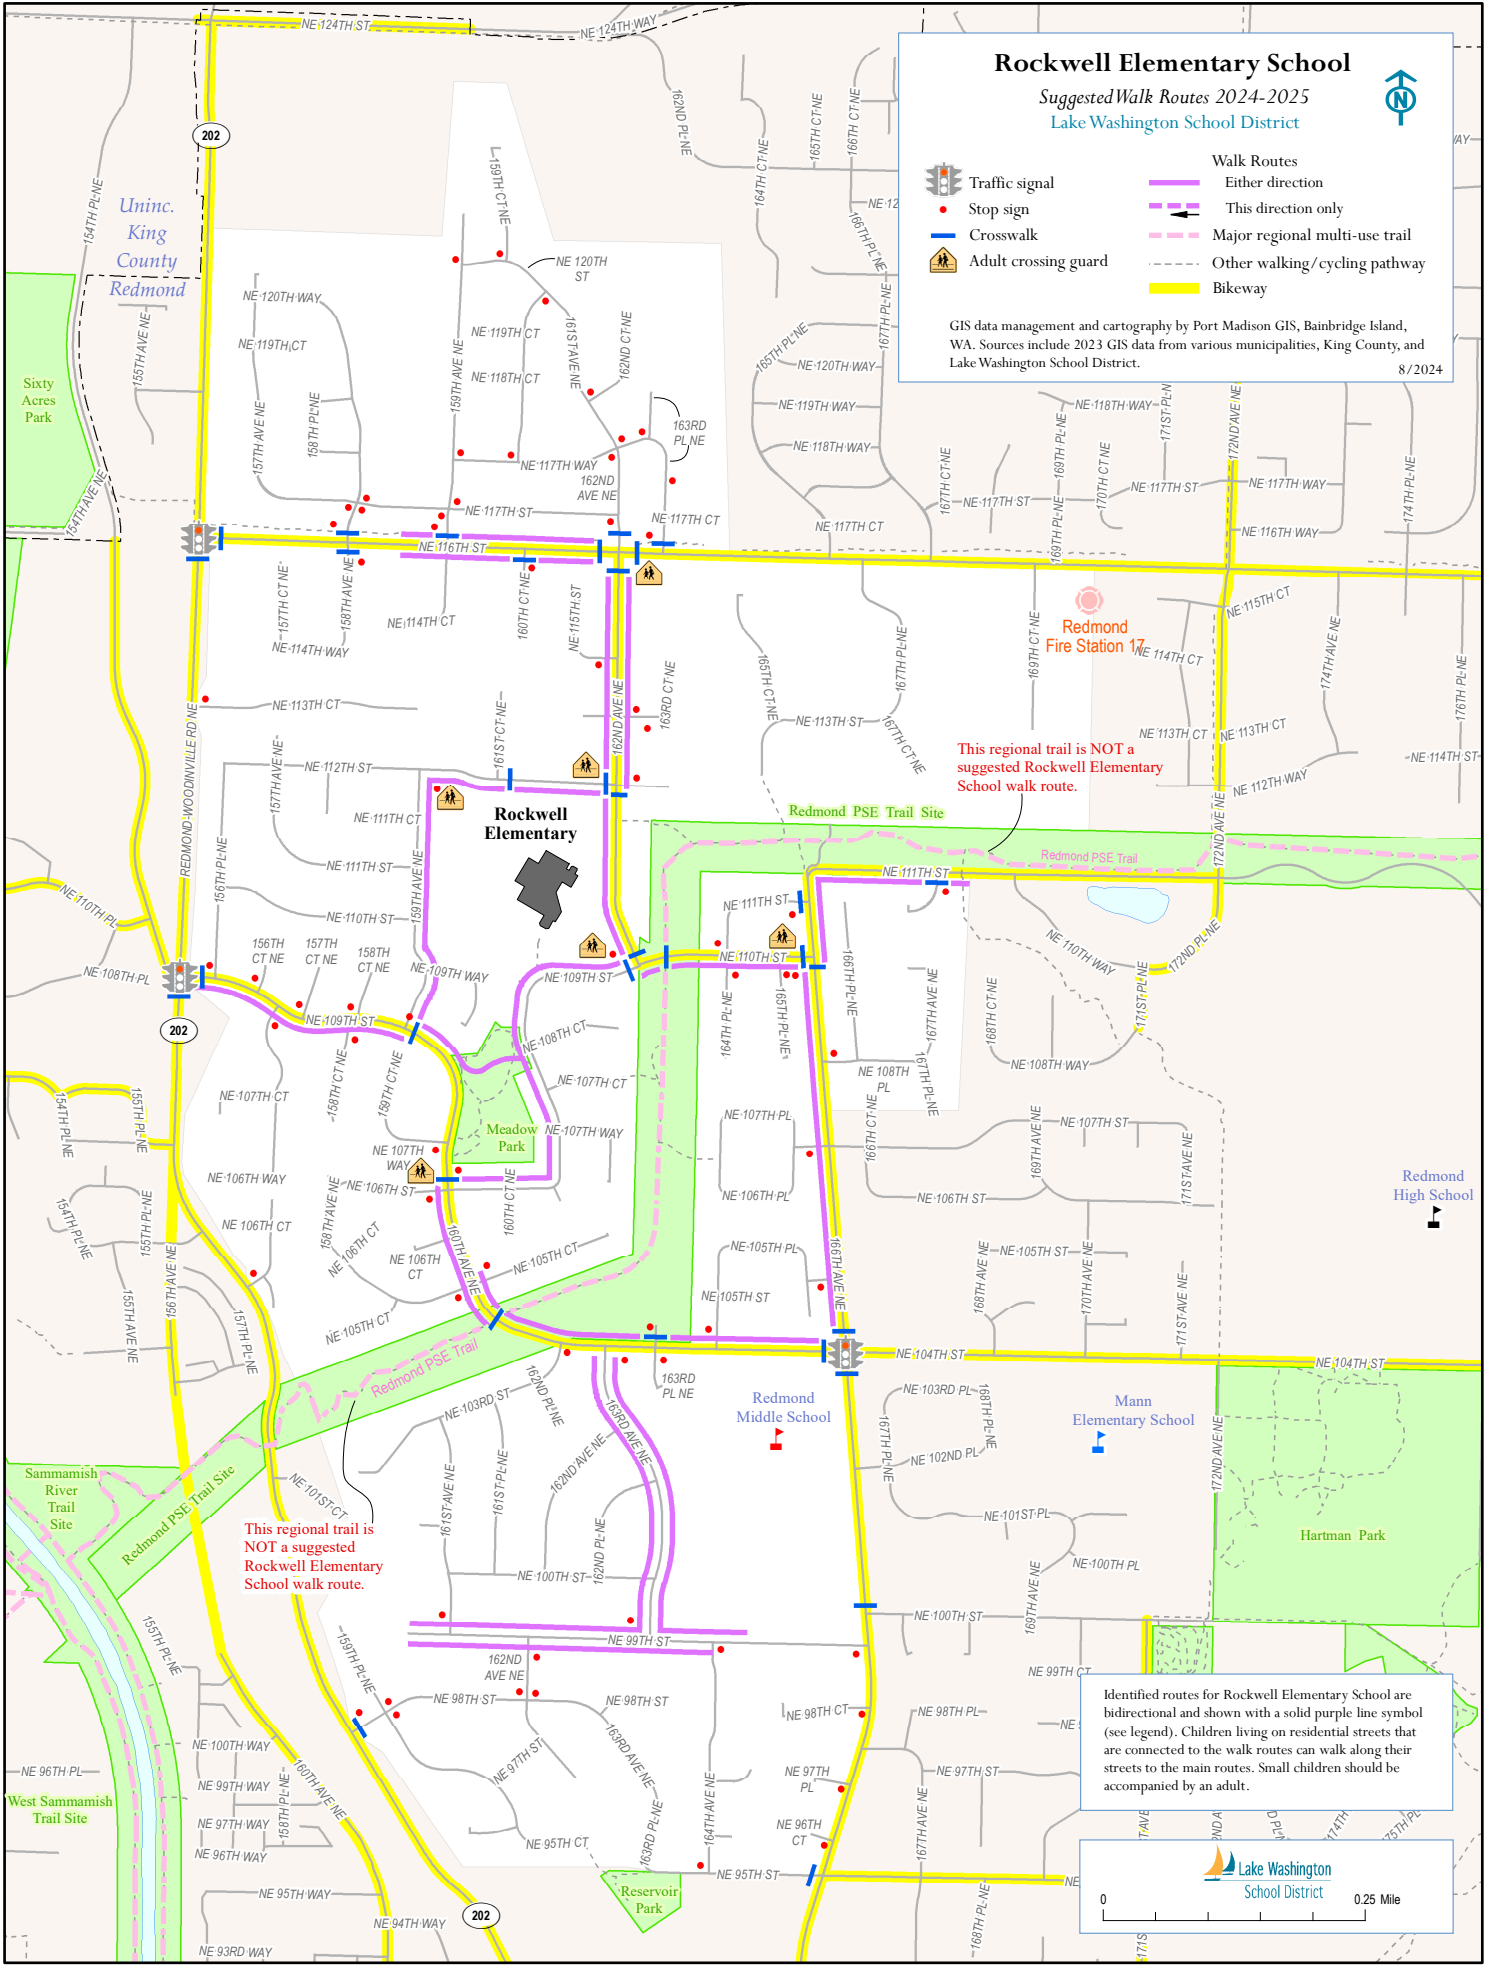

Rockwell Elementary School

Suggested Walk Routes 2024-2025
Lake Washington School District

- | | | | |
|--|----------------------|--|--------------------------------|
| | Traffic signal | | Walk Routes |
| | Stop sign | | Either direction |
| | Crosswalk | | This direction only |
| | Adult crossing guard | | Major regional multi-use trail |
| | | | Other walking/cycling pathway |
| | | | Bikeway |

GIS data management and cartography by Port Madison GIS, Bainbridge Island, WA. Sources include 2023 GIS data from various municipalities, King County, and Lake Washington School District.

8/2024

This regional trail is NOT a suggested Rockwell Elementary School walk route.

This regional trail is NOT a suggested Rockwell Elementary School walk route.

Identified routes for Rockwell Elementary School are bidirectional and shown with a solid purple line symbol (see legend). Children living on residential streets that are connected to the walk routes can walk along their streets to the main routes. Small children should be accompanied by an adult.