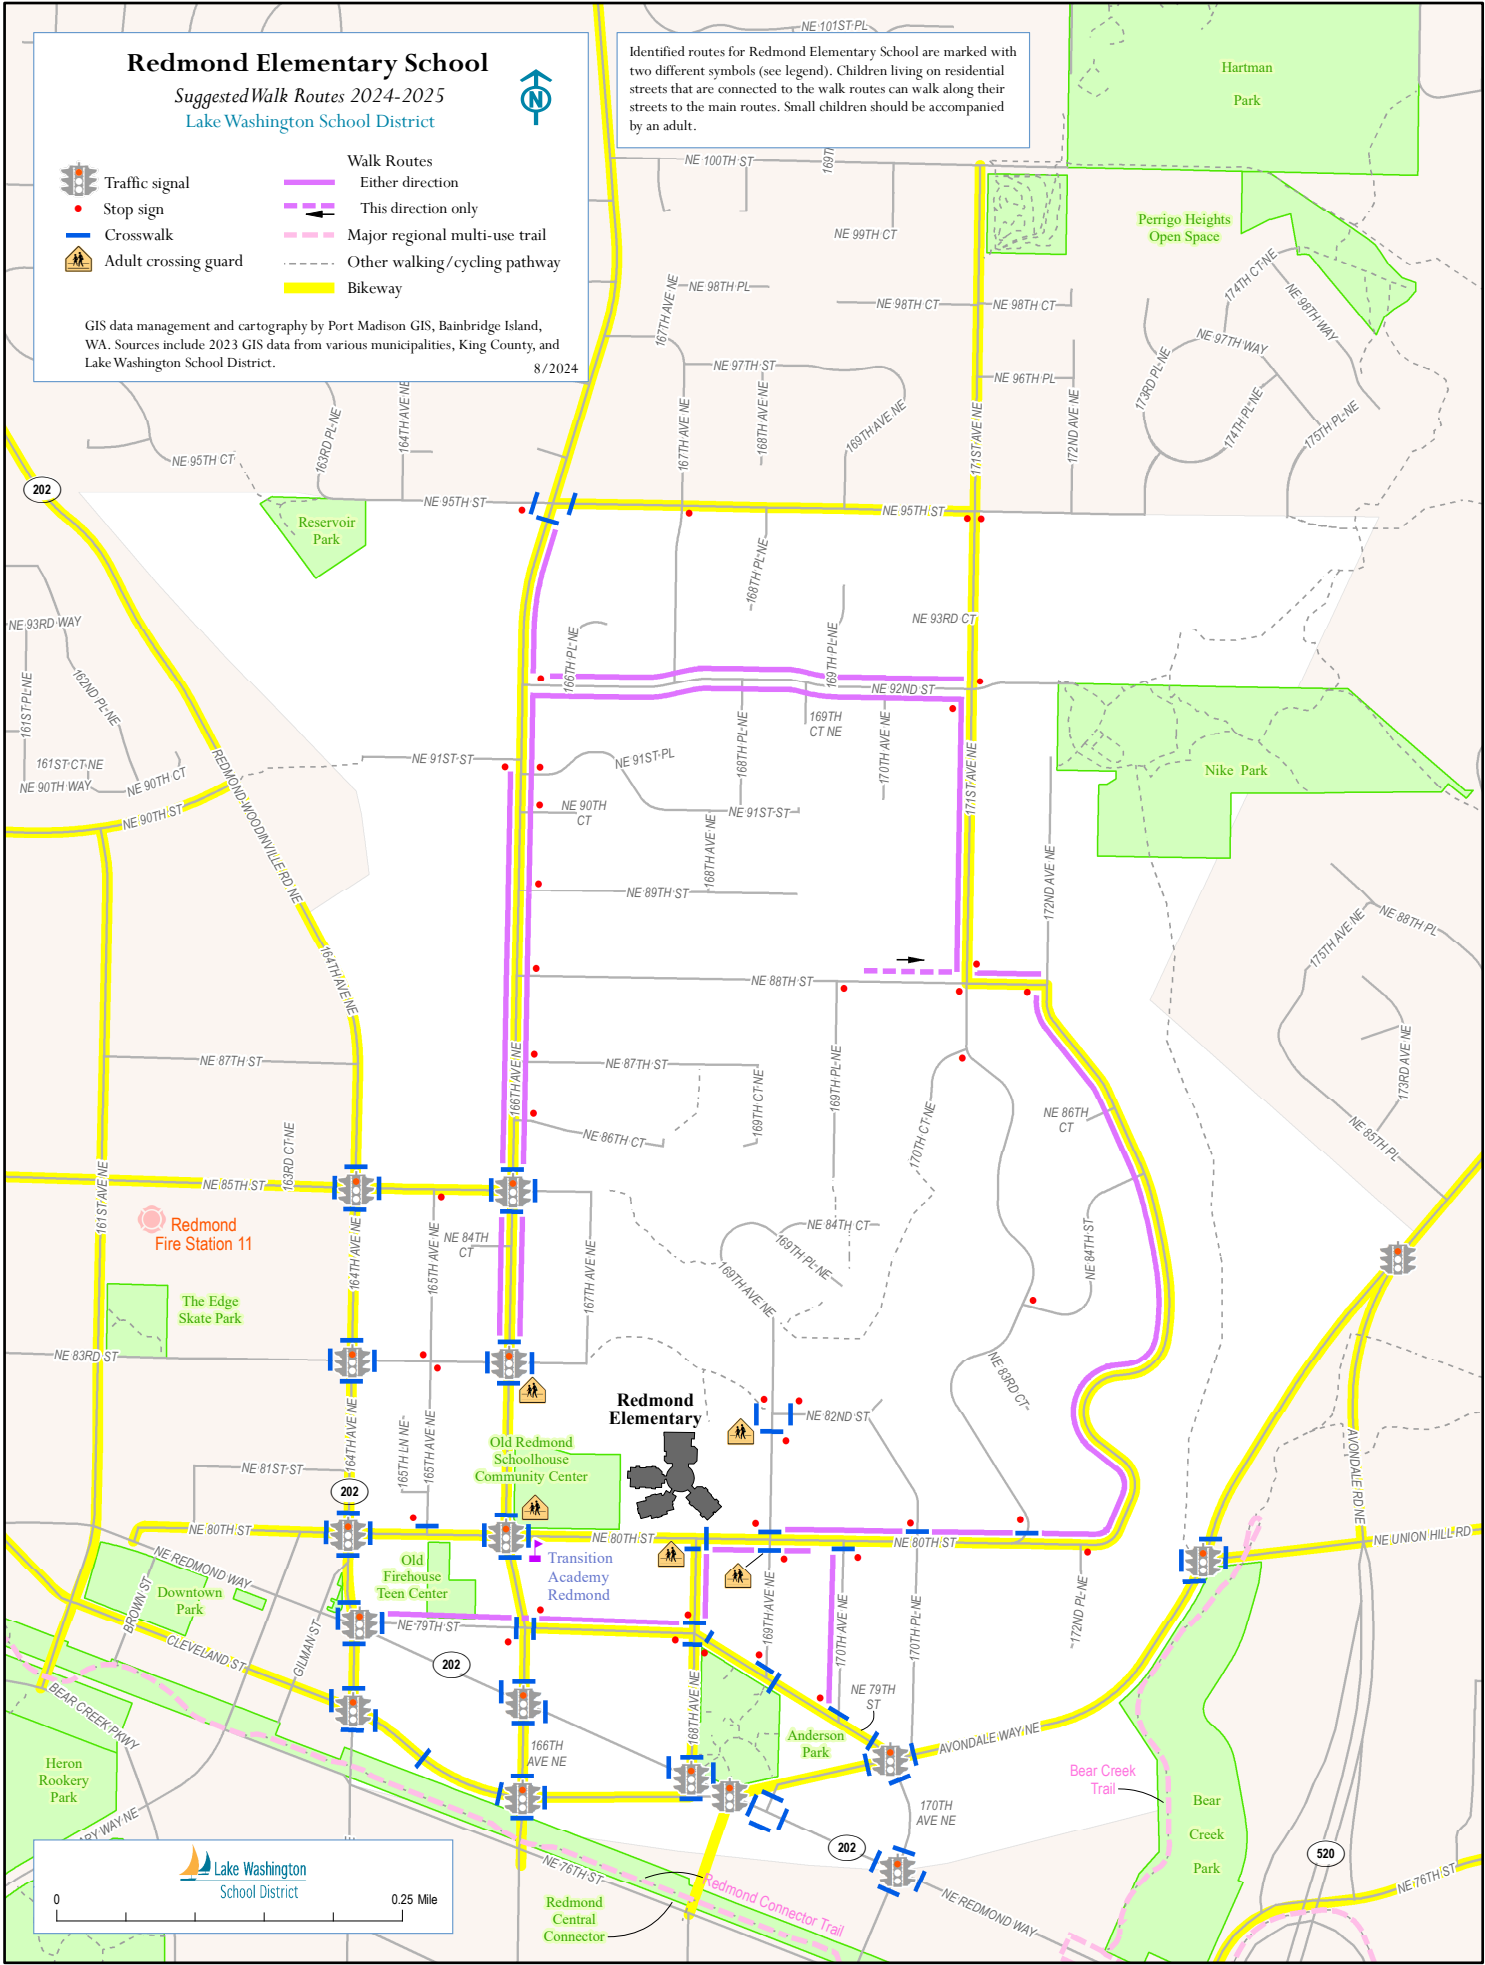

Redmond Elementary School

Suggested Walk Routes 2024-2025
Lake Washington School District

Identified routes for Redmond Elementary School are marked with two different symbols (see legend). Children living on residential streets that are connected to the walk routes can walk along their streets to the main routes. Small children should be accompanied by an adult.

- | | |
|--|--------------------------------|
| | Walk Routes |
| | Either direction |
| | This direction only |
| | Major regional multi-use trail |
| | Other walking/cycling pathway |
| | Bikeway |

GIS data management and cartography by Port Madison GIS, Bainbridge Island, WA. Sources include 2023 GIS data from various municipalities, King County, and Lake Washington School District. 8/2024

Lake Washington School District

0 0.25 Mile