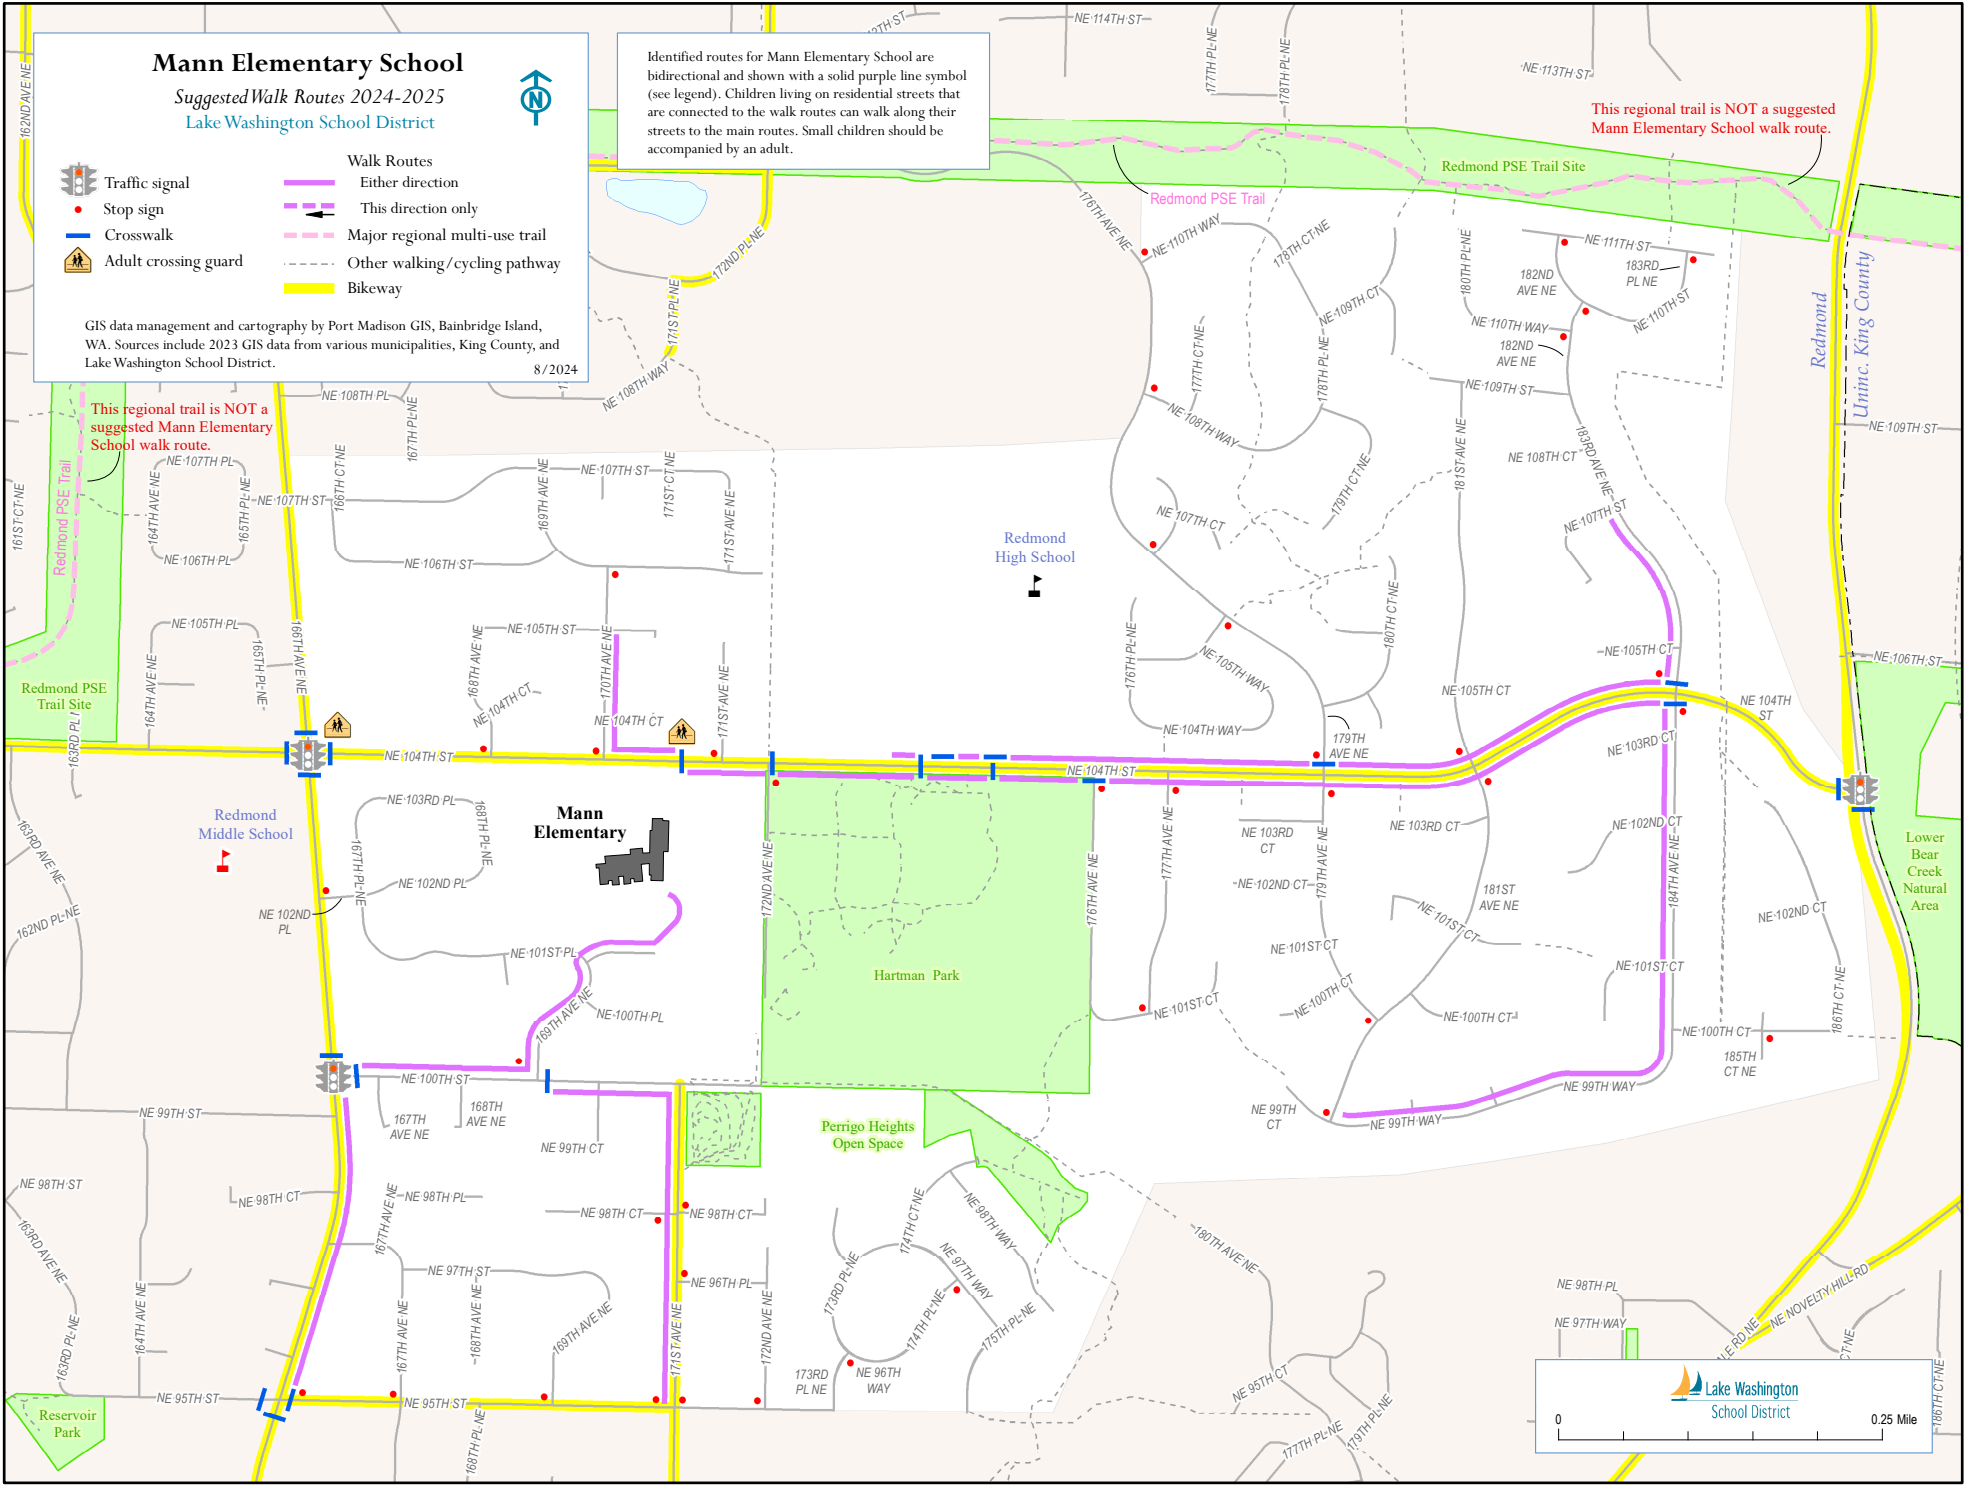

Mann Elementary School

Suggested Walk Routes 2024-2025
Lake Washington School District

Identified routes for Mann Elementary School are bidirectional and shown with a solid purple line symbol (see legend). Children living on residential streets that are connected to the walk routes can walk along their streets to the main routes. Small children should be accompanied by an adult.

- | | | | |
|--|----------------------|--|--------------------------------|
| | Traffic signal | | Walk Routes |
| | Stop sign | | Either direction |
| | Crosswalk | | This direction only |
| | Adult crossing guard | | Major regional multi-use trail |
| | | | Other walking/cycling pathway |
| | | | Bikeway |

GIS data management and cartography by Port Madison GIS, Bainbridge Island, WA. Sources include 2023 GIS data from various municipalities, King County, and Lake Washington School District.

8/2024

This regional trail is NOT a suggested Mann Elementary School walk route.

This regional trail is NOT a suggested Mann Elementary School walk route.

Lake Washington School District
0 0.25 Mile