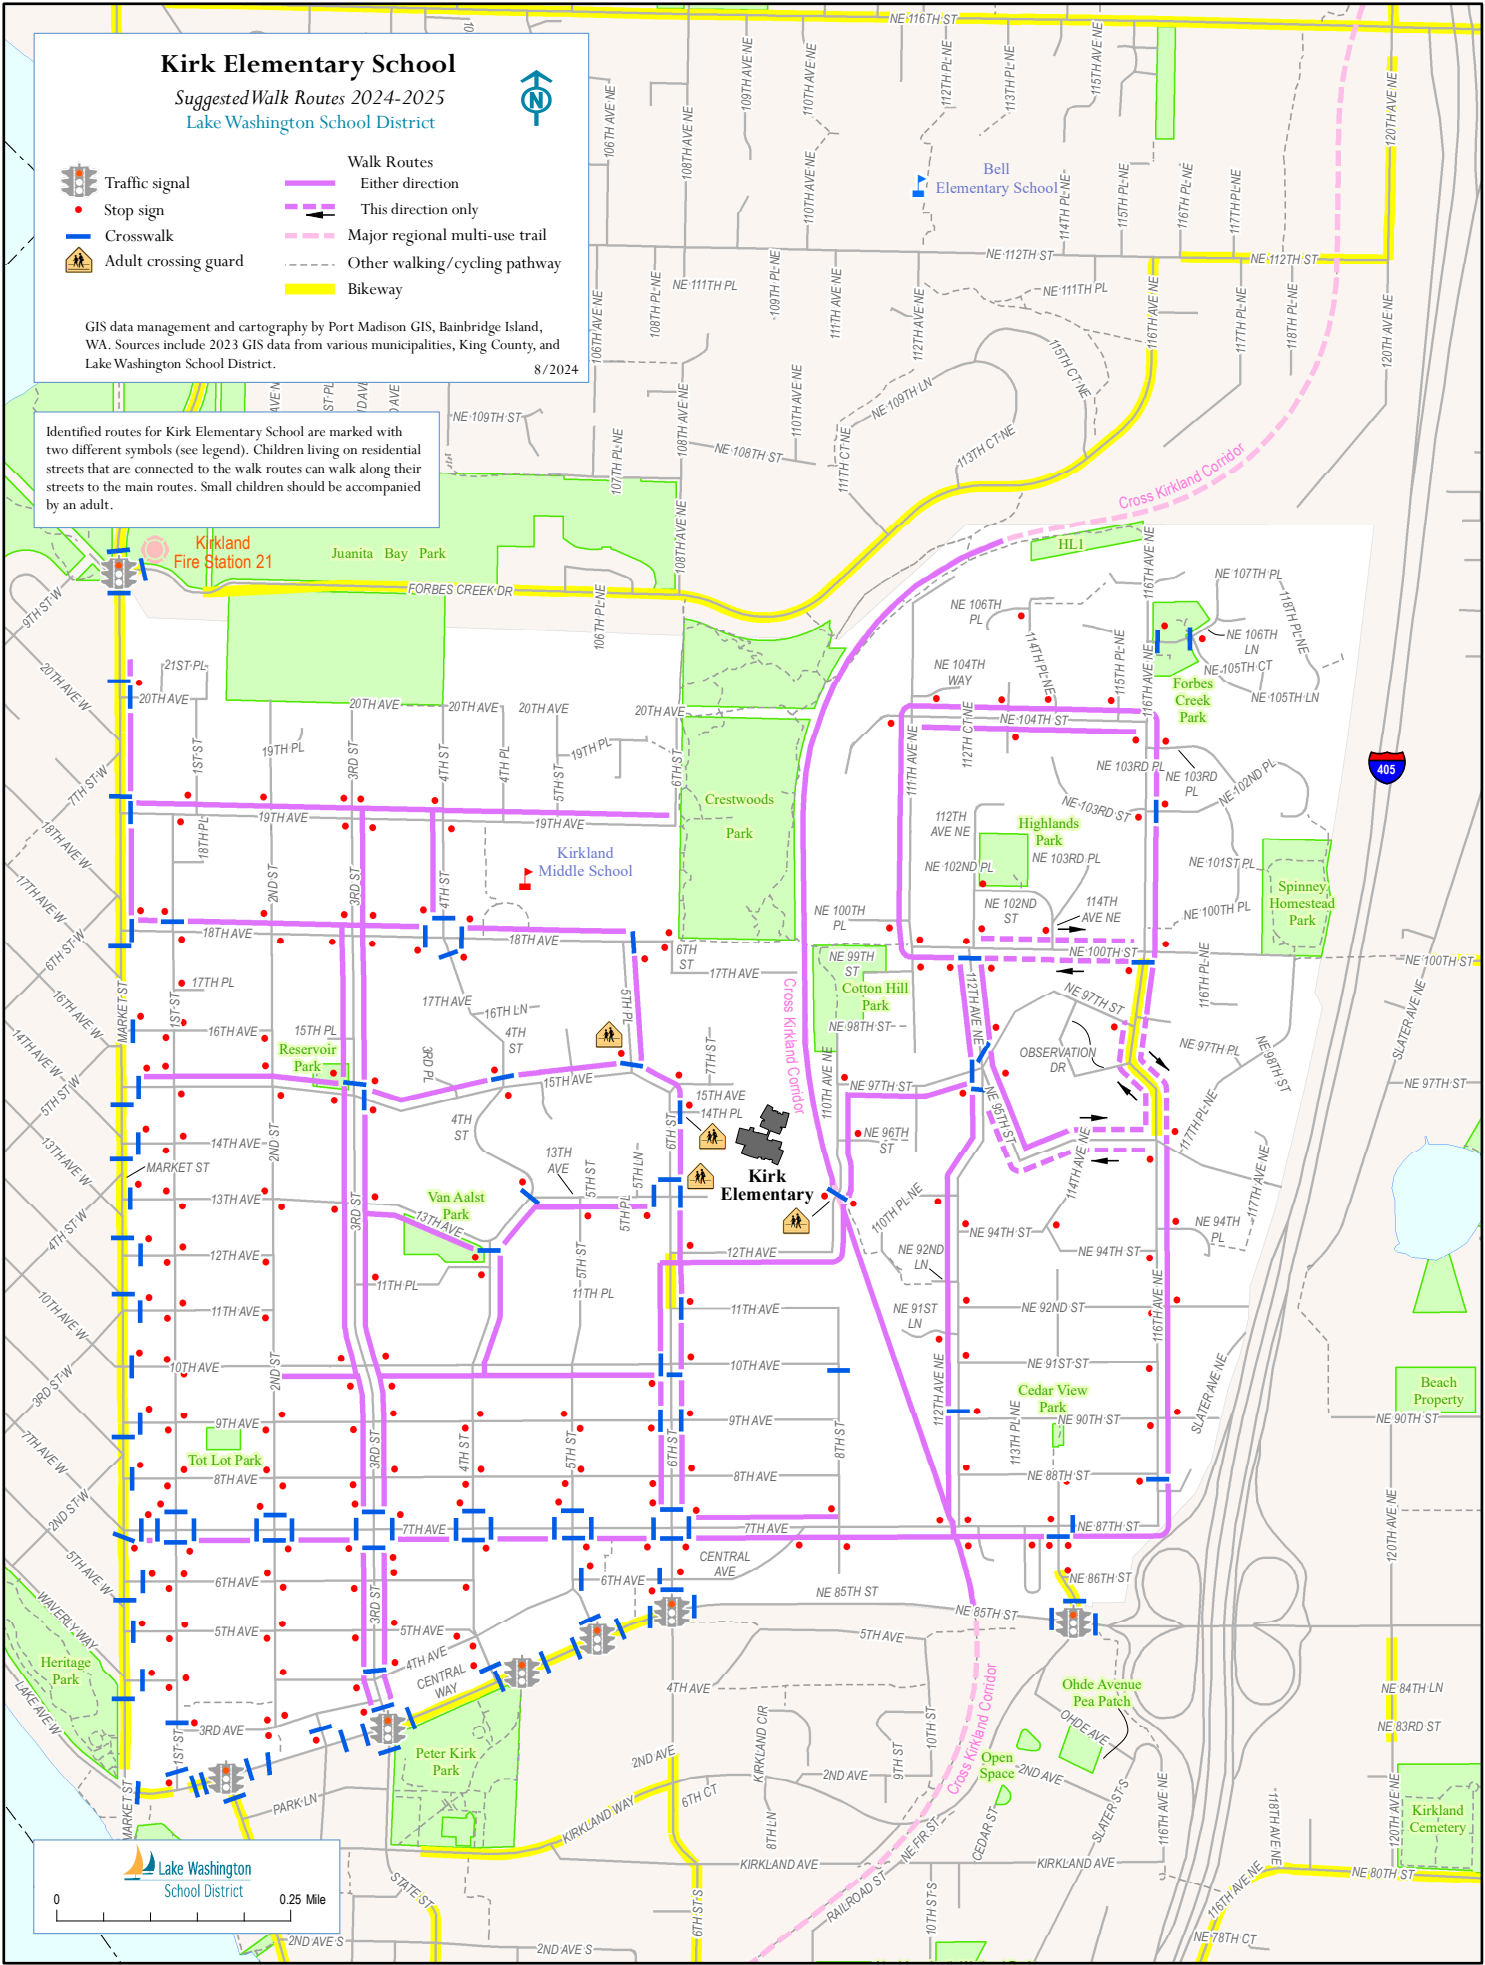

Kirk Elementary School

Suggested Walk Routes 2024-2025
Lake Washington School District

- | | | | |
|--|----------------------|--|--------------------------------|
| | Traffic signal | | Walk Routes |
| | Stop sign | | Either direction |
| | Crosswalk | | This direction only |
| | Adult crossing guard | | Major regional multi-use trail |
| | | | Other walking/cycling pathway |
| | | | Bikeway |

GIS data management and cartography by Port Madison GIS, Bainbridge Island, WA. Sources include 2023 GIS data from various municipalities, King County, and Lake Washington School District. 8/2024

Identified routes for Kirk Elementary School are marked with two different symbols (see legend). Children living on residential streets that are connected to the walk routes can walk along their streets to the main routes. Small children should be accompanied by an adult.

Lake Washington School District

0 0.25 Mile