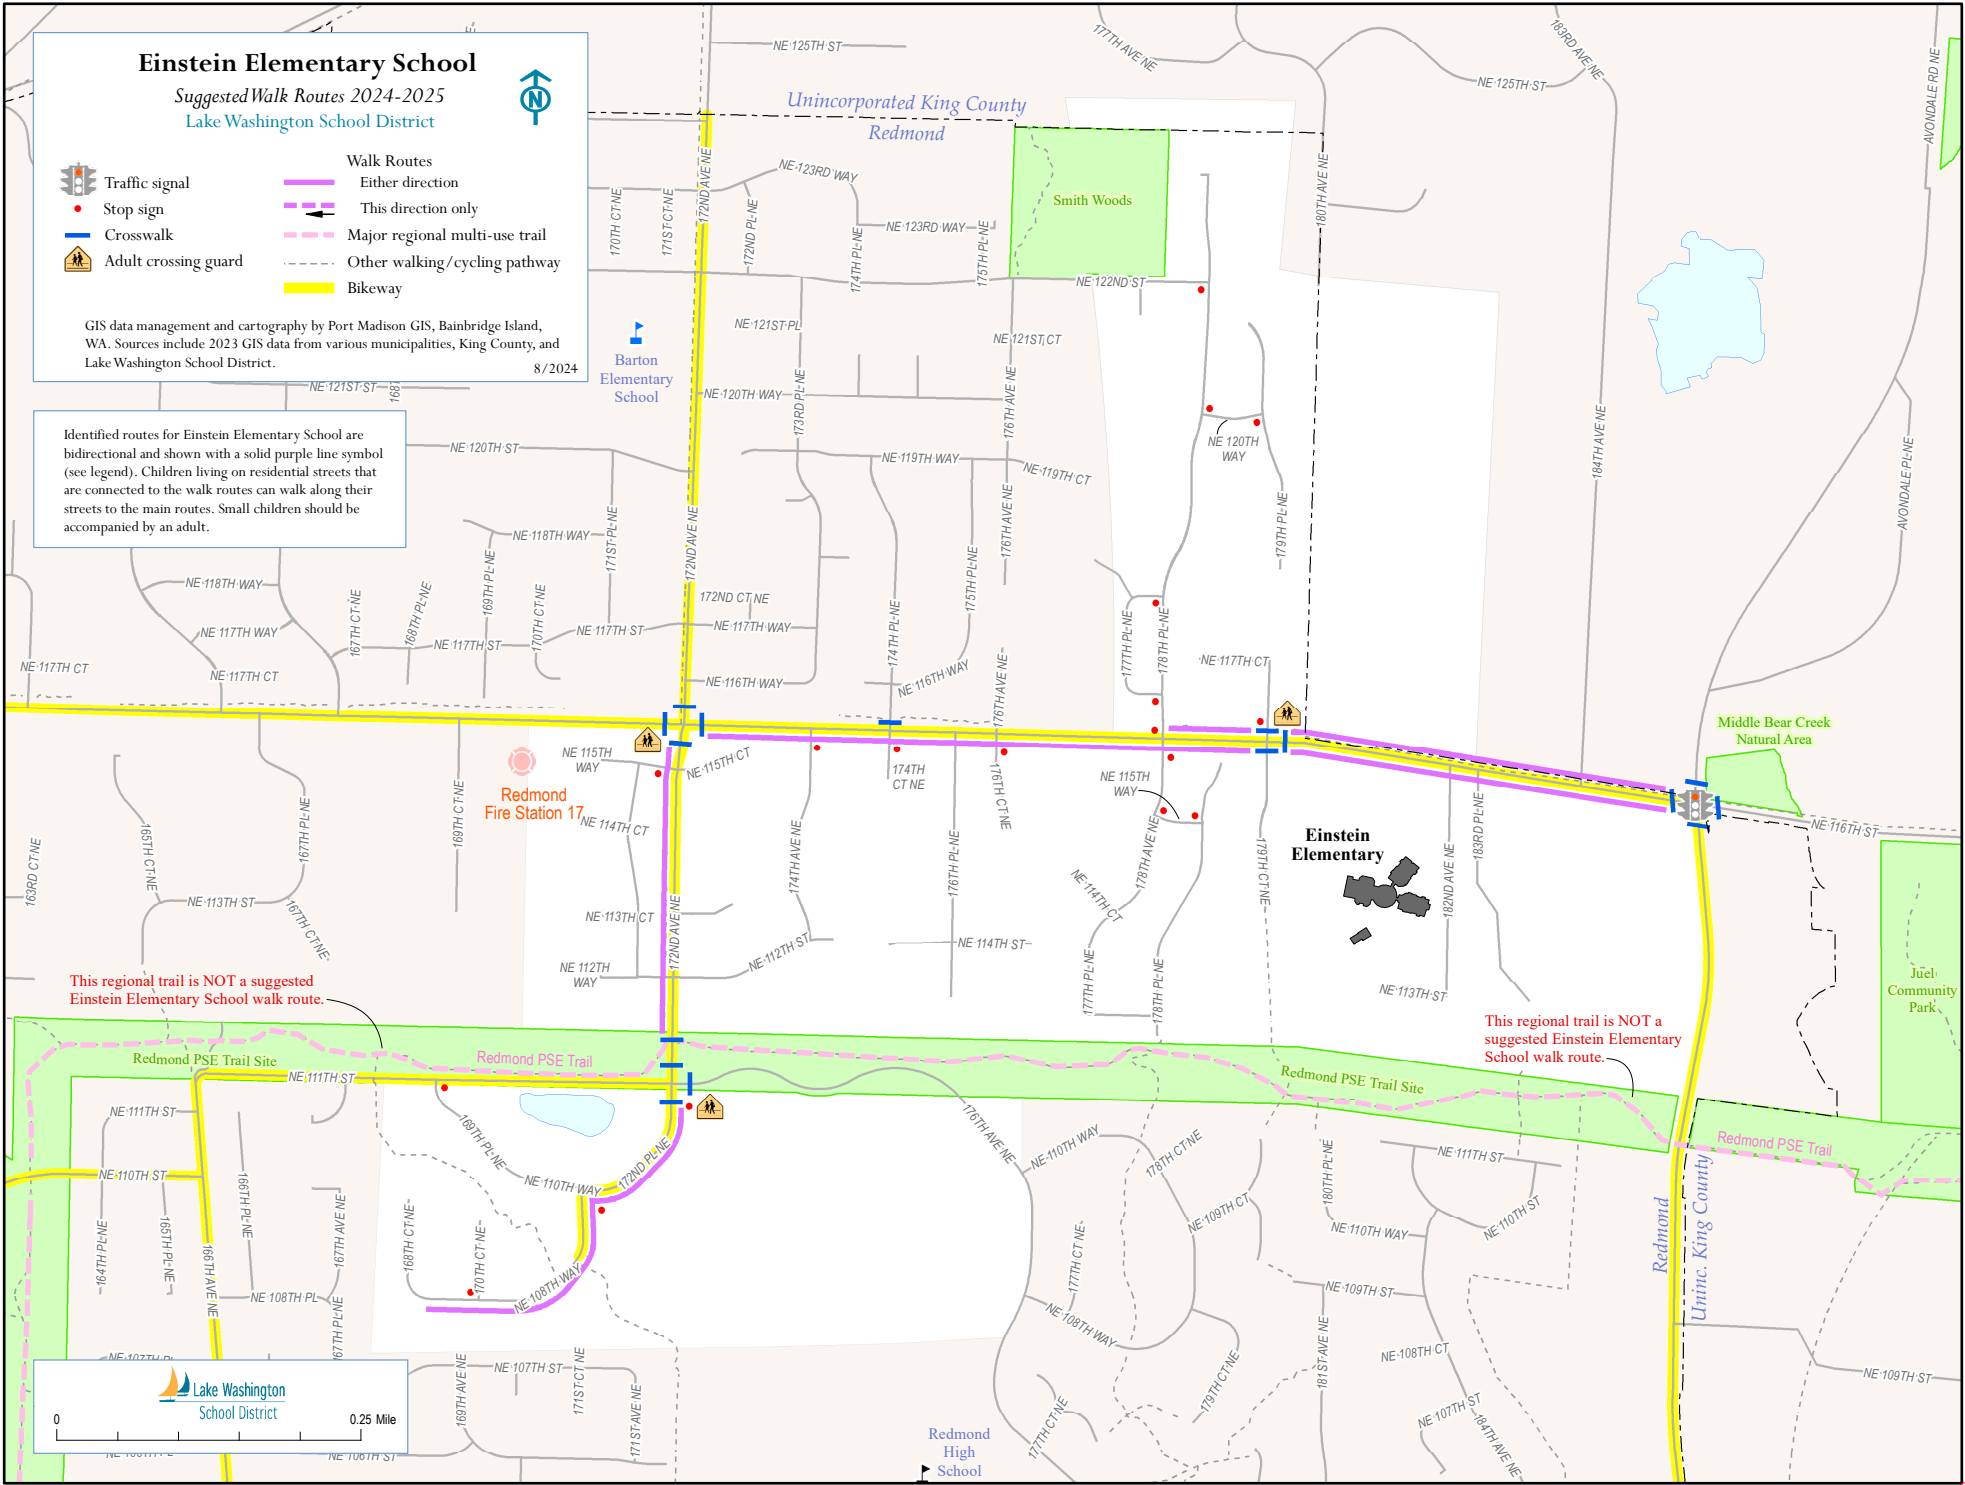

Einstein Elementary School

Suggested Walk Routes 2024-2025
Lake Washington School District

- Traffic signal
- Stop sign
- Crosswalk
- Adult crossing guard
- Walk Routes
 - Either direction
 - This direction only
 - Major regional multi-use trail
 - Other walking/cycling pathway
 - Bikeway

GIS data management and cartography by Port Madison GIS, Bainbridge Island, WA. Sources include 2023 GIS data from various municipalities, King County, and Lake Washington School District. 8/2024

Identified routes for Einstein Elementary School are bidirectional and shown with a solid purple line symbol (see legend). Children living on residential streets that are connected to the walk routes can walk along their streets to the main routes. Small children should be accompanied by an adult.

This regional trail is NOT a suggested Einstein Elementary School walk route.

This regional trail is NOT a suggested Einstein Elementary School walk route.