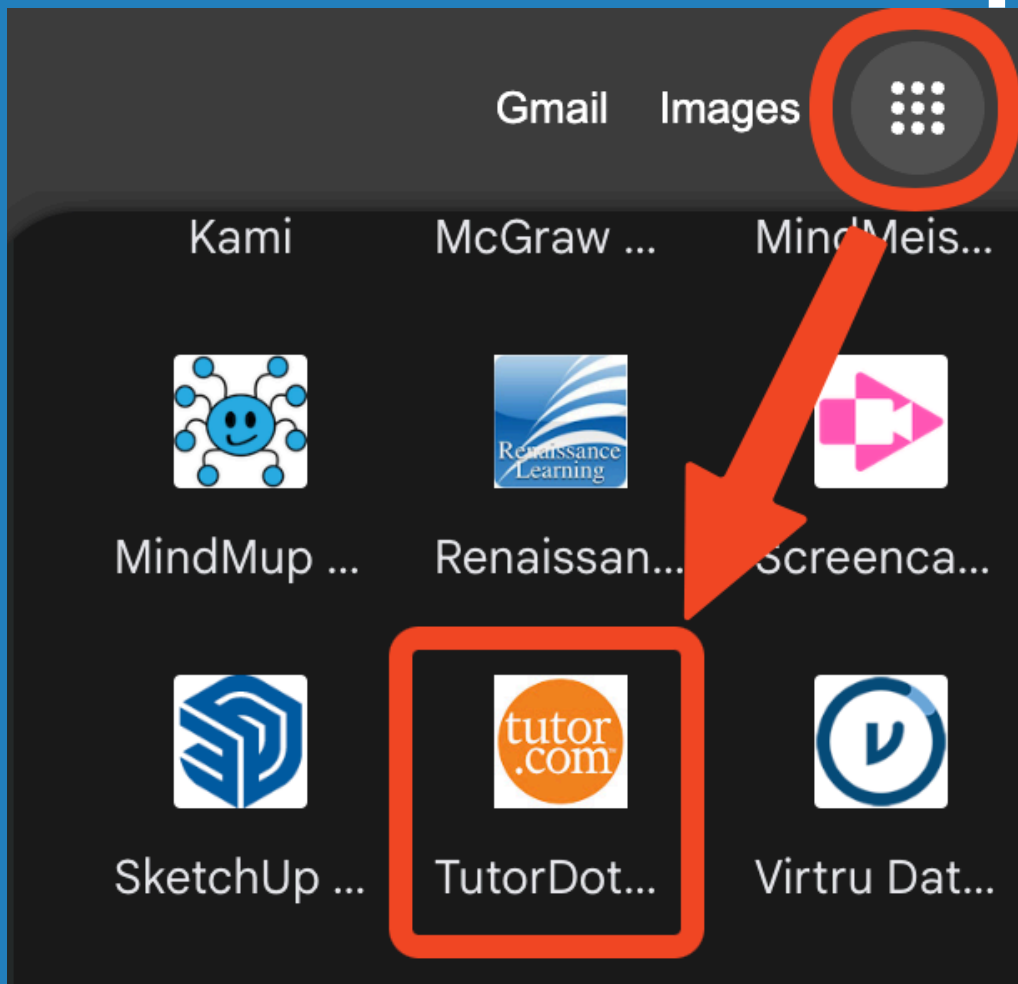

Need a hand with homework?

We can Help! On-demand tutoring, online.

Students can access the Tutor.com app through their Google Waffle icon!