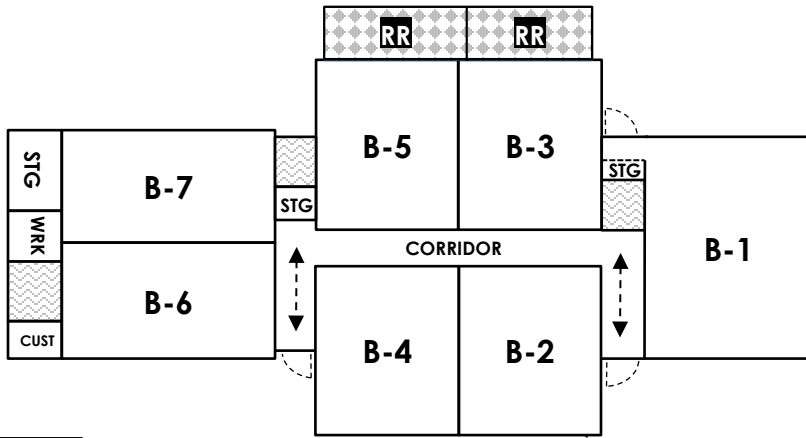

7th/8th Grade Field

Mesa View Middle School
17601 Avilla Lane
Huntington Beach, CA 92647

6th
Grade
Area

7th/8th
Grade
Blacktop

STAFF
PARKING
LOT

GATED AREA
Student Drop Off/Loading Driveway

GATED AREA
Bus Loading Zone