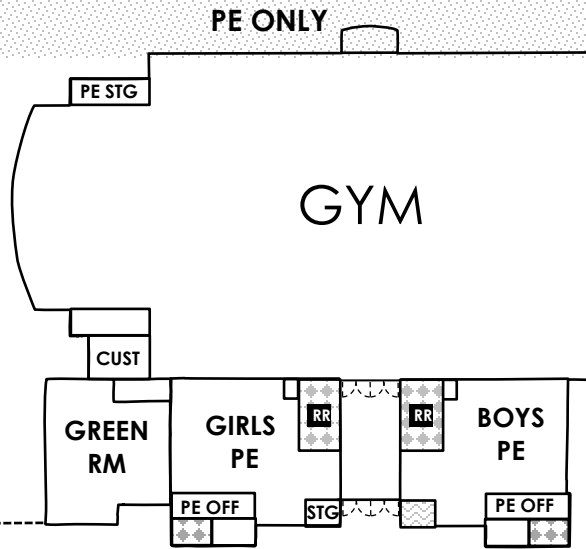

7th/8th Grade Field

Mesa View Middle School
17601 Avilla Lane
Huntington Beach, CA 92647

6th
Grade
Area

7th/8th
Grade
Blacktop

STAFF
PARKING
LOT

GATED AREA
Student Drop Off/Loading Driveway

GATED AREA
Bus Loading Zone