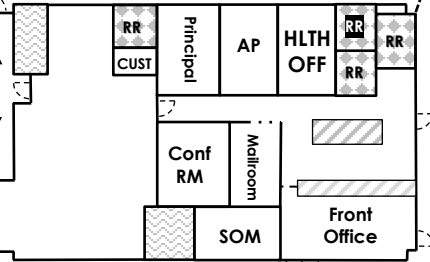

7th/8th Grade Field

Mesa View Middle School
17601 Avilla Lane
Huntington Beach, CA 92647

6th
Grade
Area

7th/8th
Grade
Blacktop

STAFF
PARKING
LOT

GATED AREA
Student Drop Off/Loading Driveway

GATED AREA
Bus Loading Zone