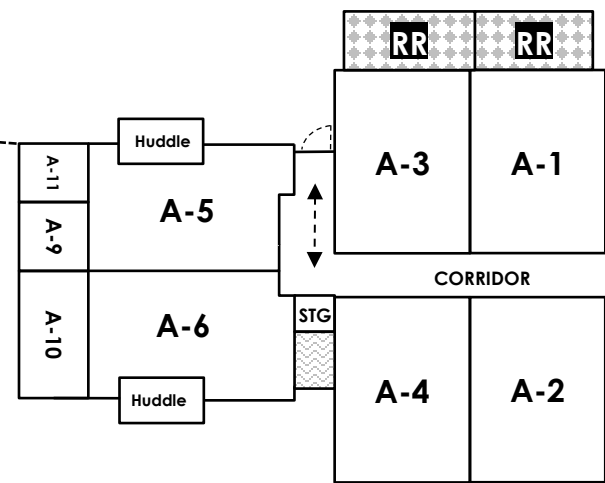

7th/8th Grade Field

Mesa View Middle School
17601 Avilla Lane
Huntington Beach, CA 92647

6th
Grade
Area

7th/8th
Grade
Blacktop

STAFF
PARKING
LOT

GATED AREA
Student Drop Off/Loading Driveway

GATED AREA
Bus Loading Zone