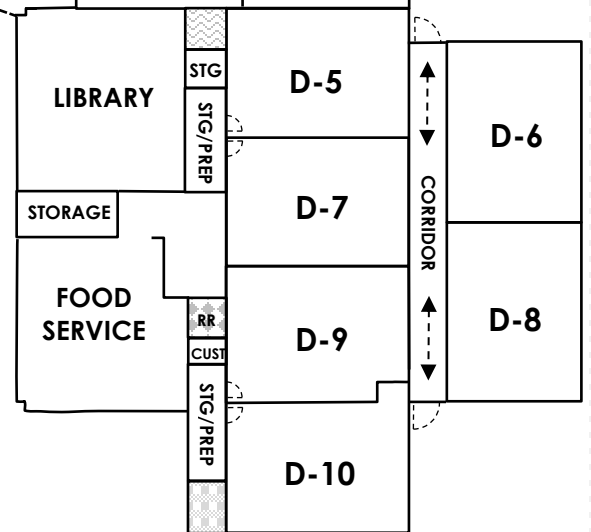

7th/8th Grade Field

Mesa View Middle School
17601 Avilla Lane
Huntington Beach, CA 92647

6th
Grade
Area

7th/8th
Grade
Blacktop

STAFF
PARKING
LOT

GATED AREA
Student Drop Off/Loading Driveway

GATED AREA
Bus Loading Zone