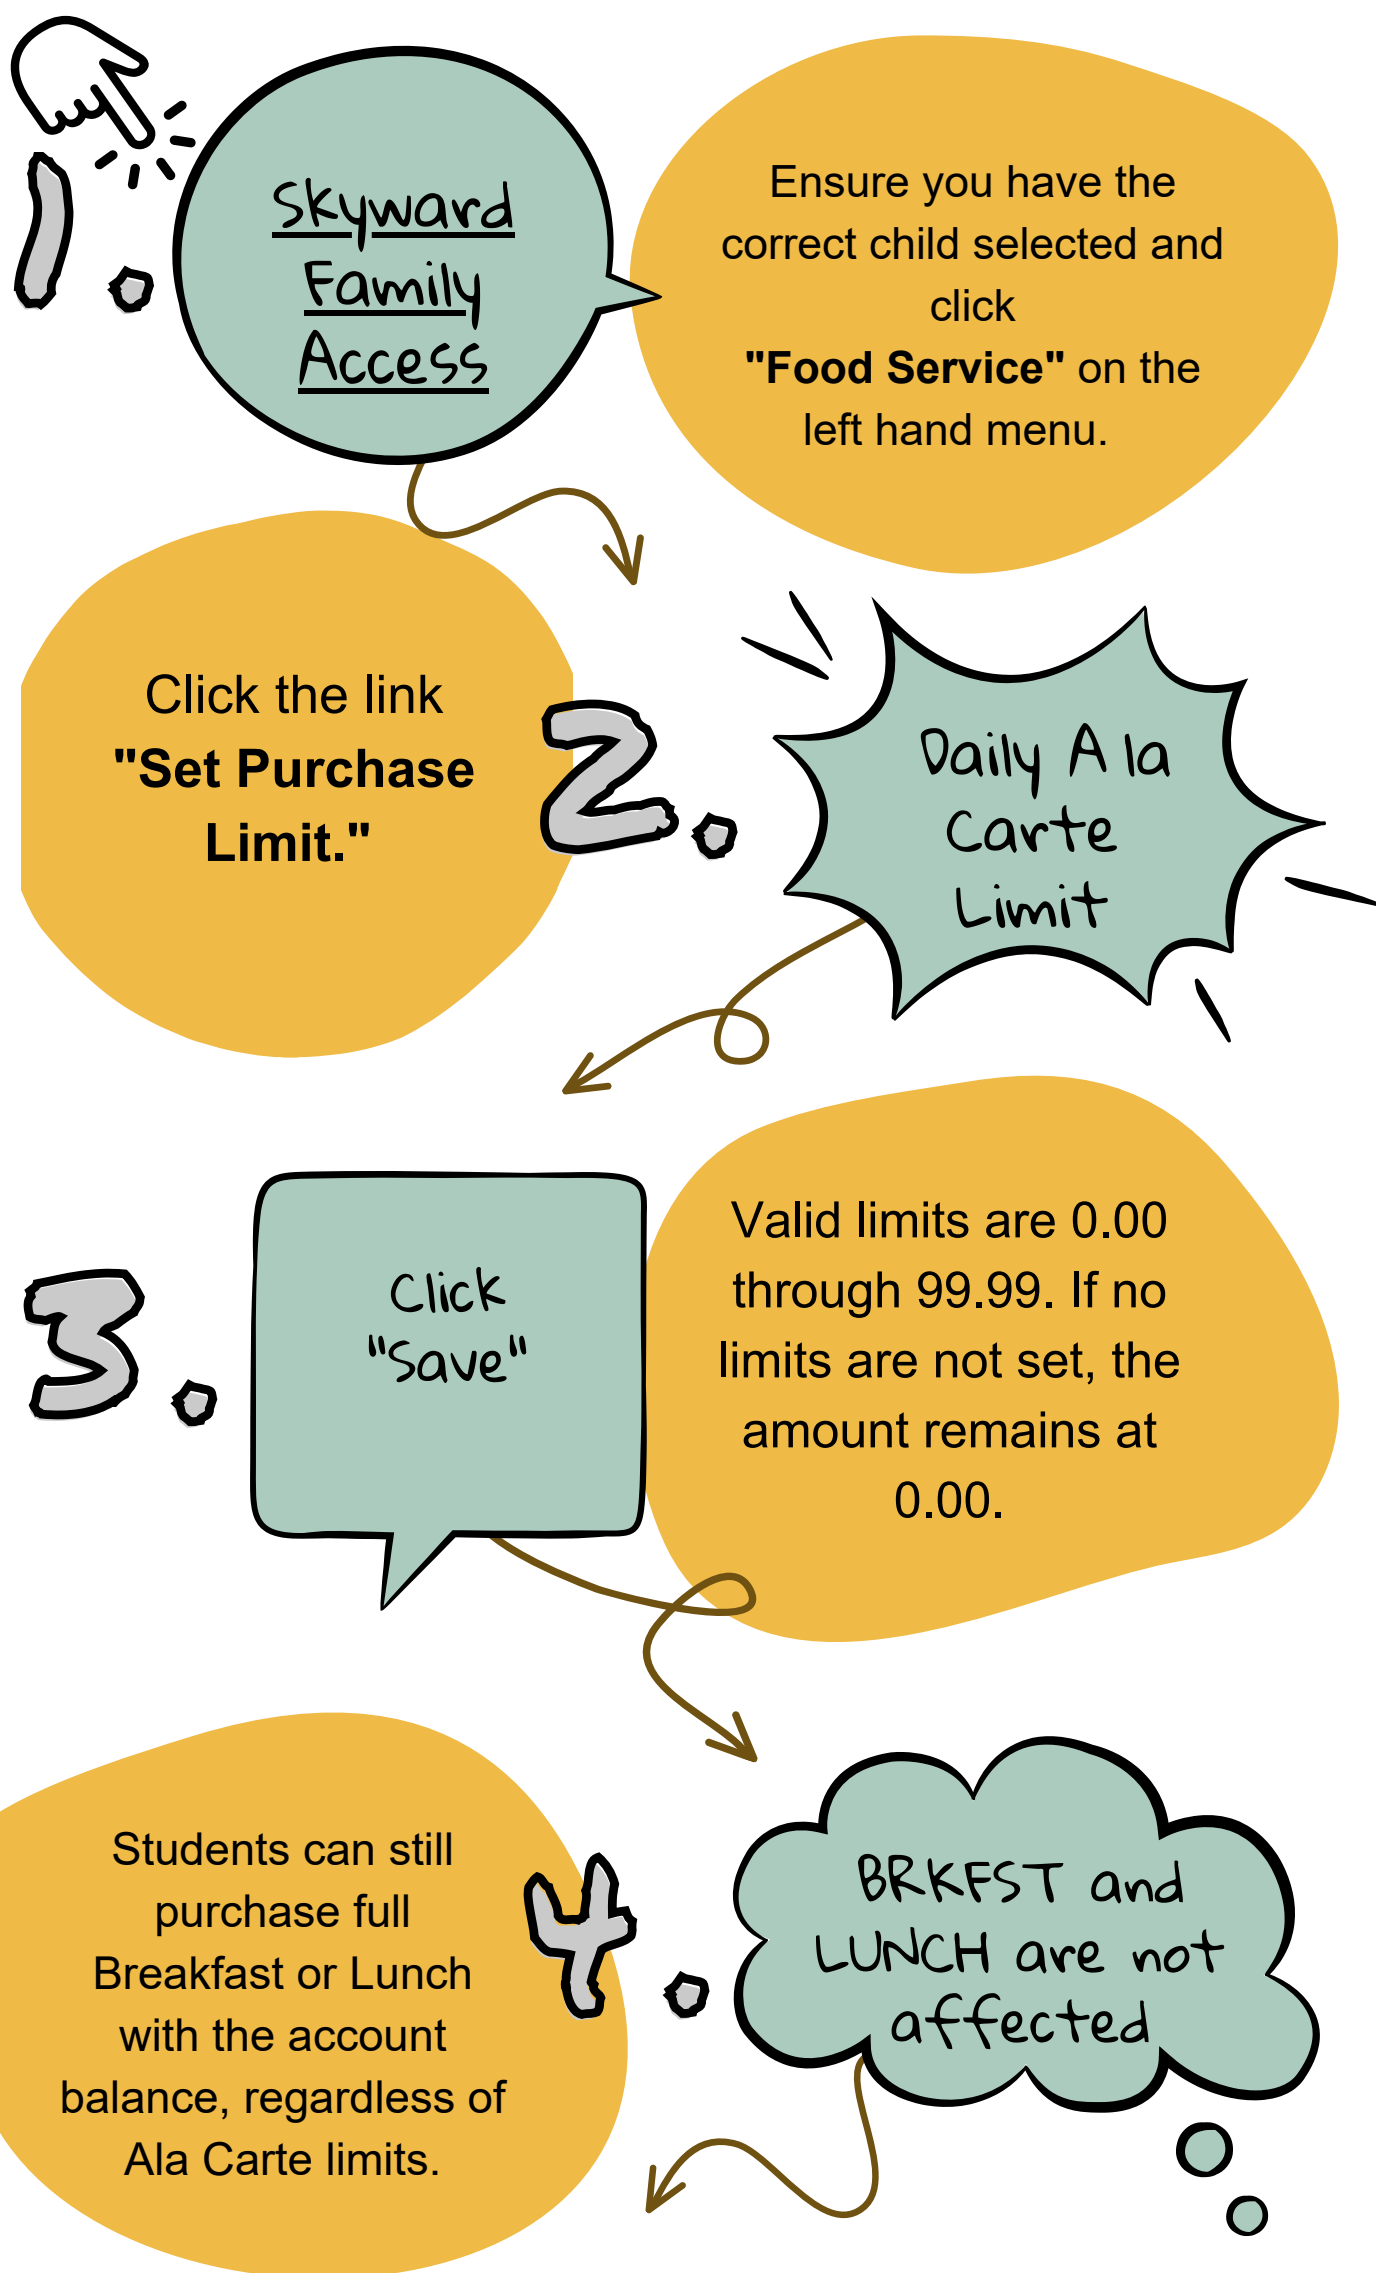

* ALA Carte limit *

"Set Purchase Limit" allows the user to set the daily A la Carte limit for each customer.

questions

visit the food service tab at usd266.com/foodservice

Contact us