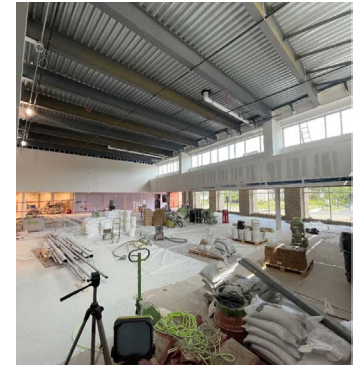

SLP High School - Cafeteria Addition