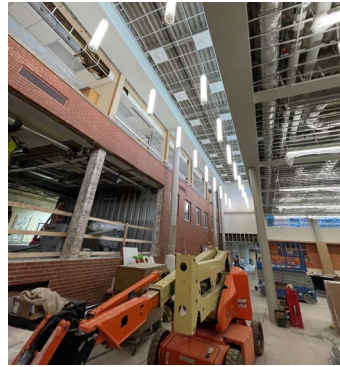

### PROJECT MILESTONES

- 7.01.24** SLP HS Parking Lot Chamber System Installation Started.
- 7.09.24** SLP Park Central Operations Center 1st level Slab On Grade Poured.
- 7.12.24** SLP HS Boiler Room Roof was installed.
- 7.12.24** SLP HS Music Rooms Sound Panel Install Completed.
- 7.18.24** SLP Park Central Operations Center Rooftop Unit Placed.
- 7.26.24** SLP HS Cafeteria Terrazzo Installation Completed.

### Construction Progress

SLP High School Additions/Renovations and Track and Field Reconstruction

- Construction Duration: June 2023 – August 2024.
- SLP HS Storm Shelter Precast complete.
- SLP HS 2nd & 3rd floor classroom wall framing is 25% complete.
- SLP HS Electrical and Ceiling Finishes began in The Link.

### SLP High School Music Room Renovations

- Construction Duration: March 2024 – August 2024
- East Side Lobby (Door 10) Tile and Paint are complete.
- Flooring is 90% complete.
- Doors and Hardware install is 95% complete.

### FUN FACT

Approximately 13,903 sq. ft. of Terrazzo Flooring has been installed, that area is equivalent to ¼ of the new turf field installed at the St. Louis Park Highschool.