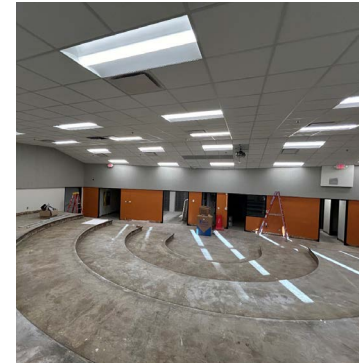

SLP High School Renovations - Band Room

SLP High School Music Room Renovations

- Construction Duration: March 2024 – August 2024
- East Side Lobby (Door 10) Tile and Paint are complete.
- Flooring is 90% complete.
- Doors and Hardware install is 95% complete.

SLP High School Classroom Renovations Phase 2

- Construction Duration: June 2024 – August 2024
- Areas of Renovation Include: 27 Classrooms along with Hallways and Stairways across three floors.
- Demolition work is complete on three floors of the High School.
- Tile complete on 1st and 2nd floor.
- Finishes in hallways, classrooms and stairways ongoing on all three floors.

Park Central Operations Center

- Construction Duration: December 2023 – November 2024
- Interior framing is complete on the 1st level.
- MEP rough ins on 1st floor are underway.
- Metal Panel Install 90% complete.
- Street Utility tie ins have begun.