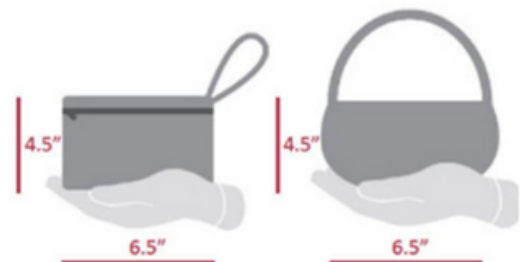

Midlothian ISD Clear Bag Guidelines

Approved Bags

CLEAR TOTE

Plastic, vinyl or PVC and do not exceed 12"x6"x12"

PLASTIC STORAGE BAG

Clear, one (1) gallon, re-sealable

SMALL CLUTCH PURSE

Approximately the size of a hand with or without a handle or strap. No larger than 6.5" and 4.5" with or without a handle or strap.

- Clear tote- plastic, vinyl or PVC bags that do not exceed 12" x 6" x 12"
- Plastic storage bag -- Clear one (1) gallon, resealable
- The only non-clear bags permitted are small bags (with or without a strap) no larger than the size of a hand
- Exceptions are made for credentialed media, medical necessity, and diaper bags