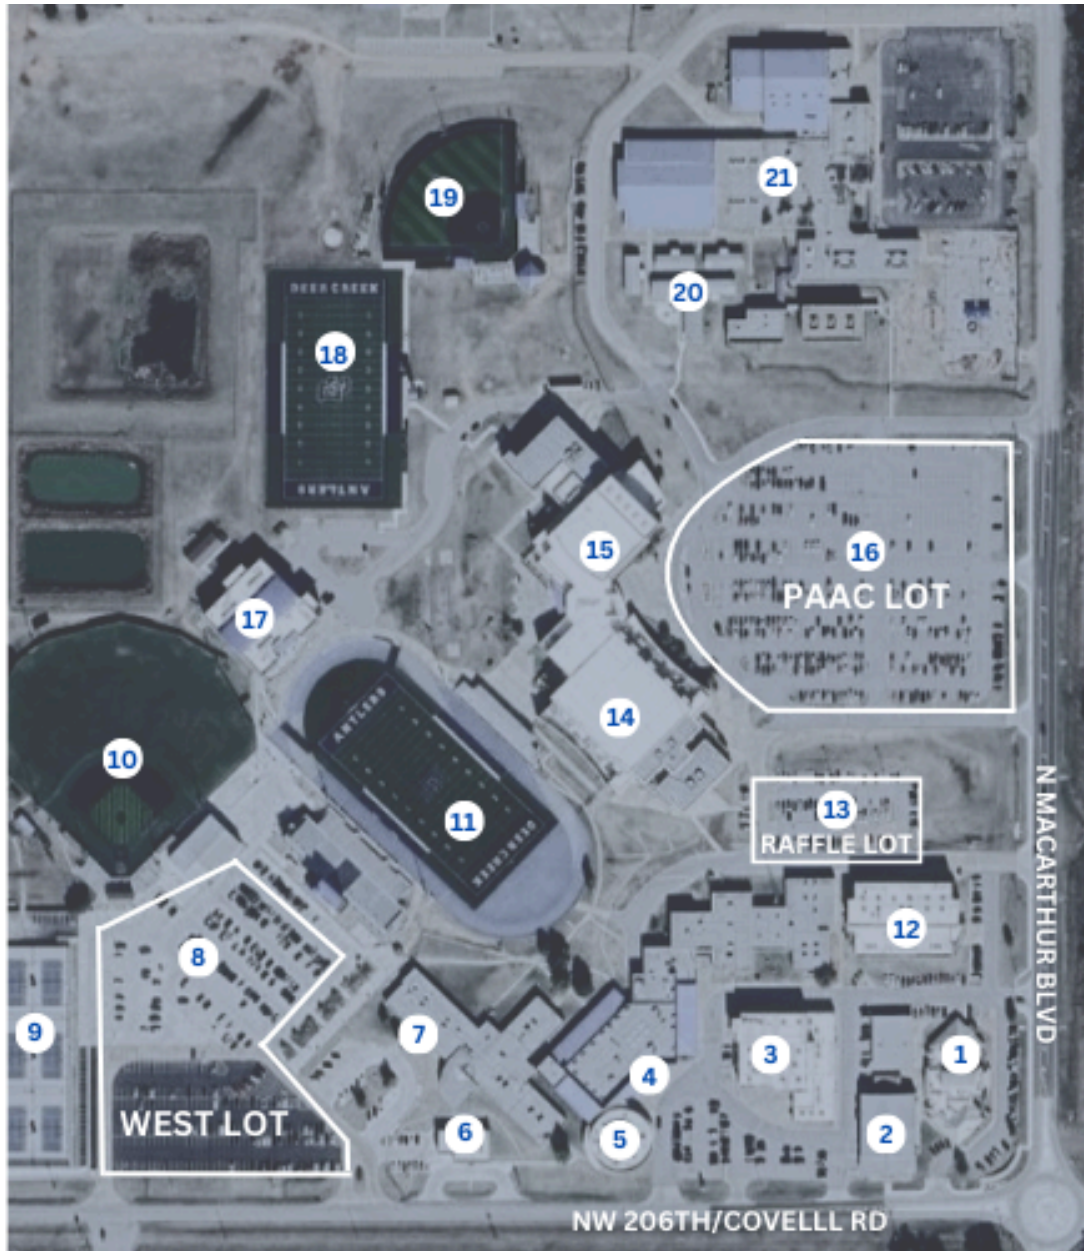

# DCHS Student Parking Map

- |  |  |  |
|--|--|--|
| 1. Administration Building                 | 8. Student Parking                             | 17. Multi-Sport                                |
| 2. Old Gym                                 | 9. Tennis Courts                               | 18. Auxiliary Field                            |
| 3. Annex (Annex Office)                    | 10. Baseball Field                             | 19. Softball Field                             |
| 4. Media Center                            | 11. Football Field                             | 20. Deer Creek Academy                         |
| 5. Central (Academics & Counseling Office) | 12. FA (Main Office)                           | 21. Intermediate School (Orchestra & E-Sports) |
| 6. Transition Center                       | 13. Raffle Lot                                 |  |
| 7. Enrollment Office                       | 14. PAAC Gym                                   |  |
|  | 15. PAAC Auditorium (Band, Choir, Drama Rooms) |  |
|  | 16. Student Parking                            |  |