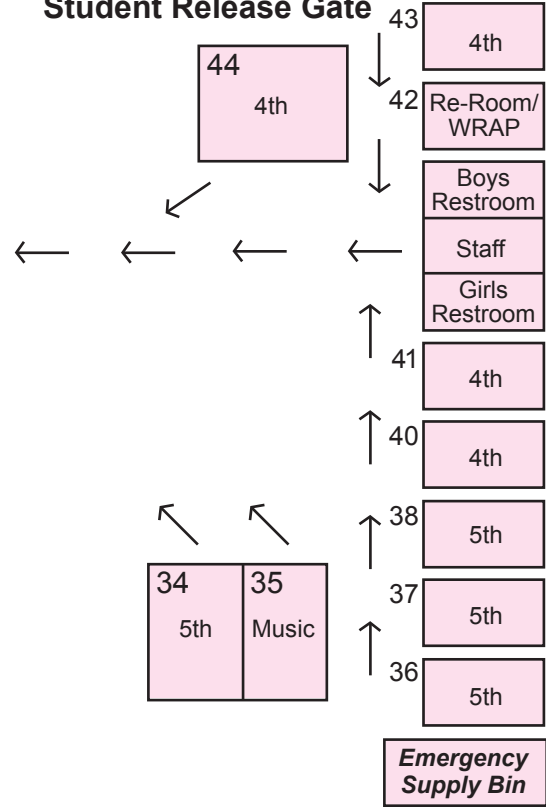

# MAP 7

Locust Street

Parent Request Gate

Student Release Gate

53rd Street

Plymouth Street

Mountain View Ave.

Pine Avenue

Command Center

Sanitation Area

Updated 2024-2025

**Jane Addams Elementary**  
 5320 Pine Ave.  
 Long Beach, CA 90805  
 (562) 428-0202

LONG BEACH UNIFIED SCHOOL DISTRICT