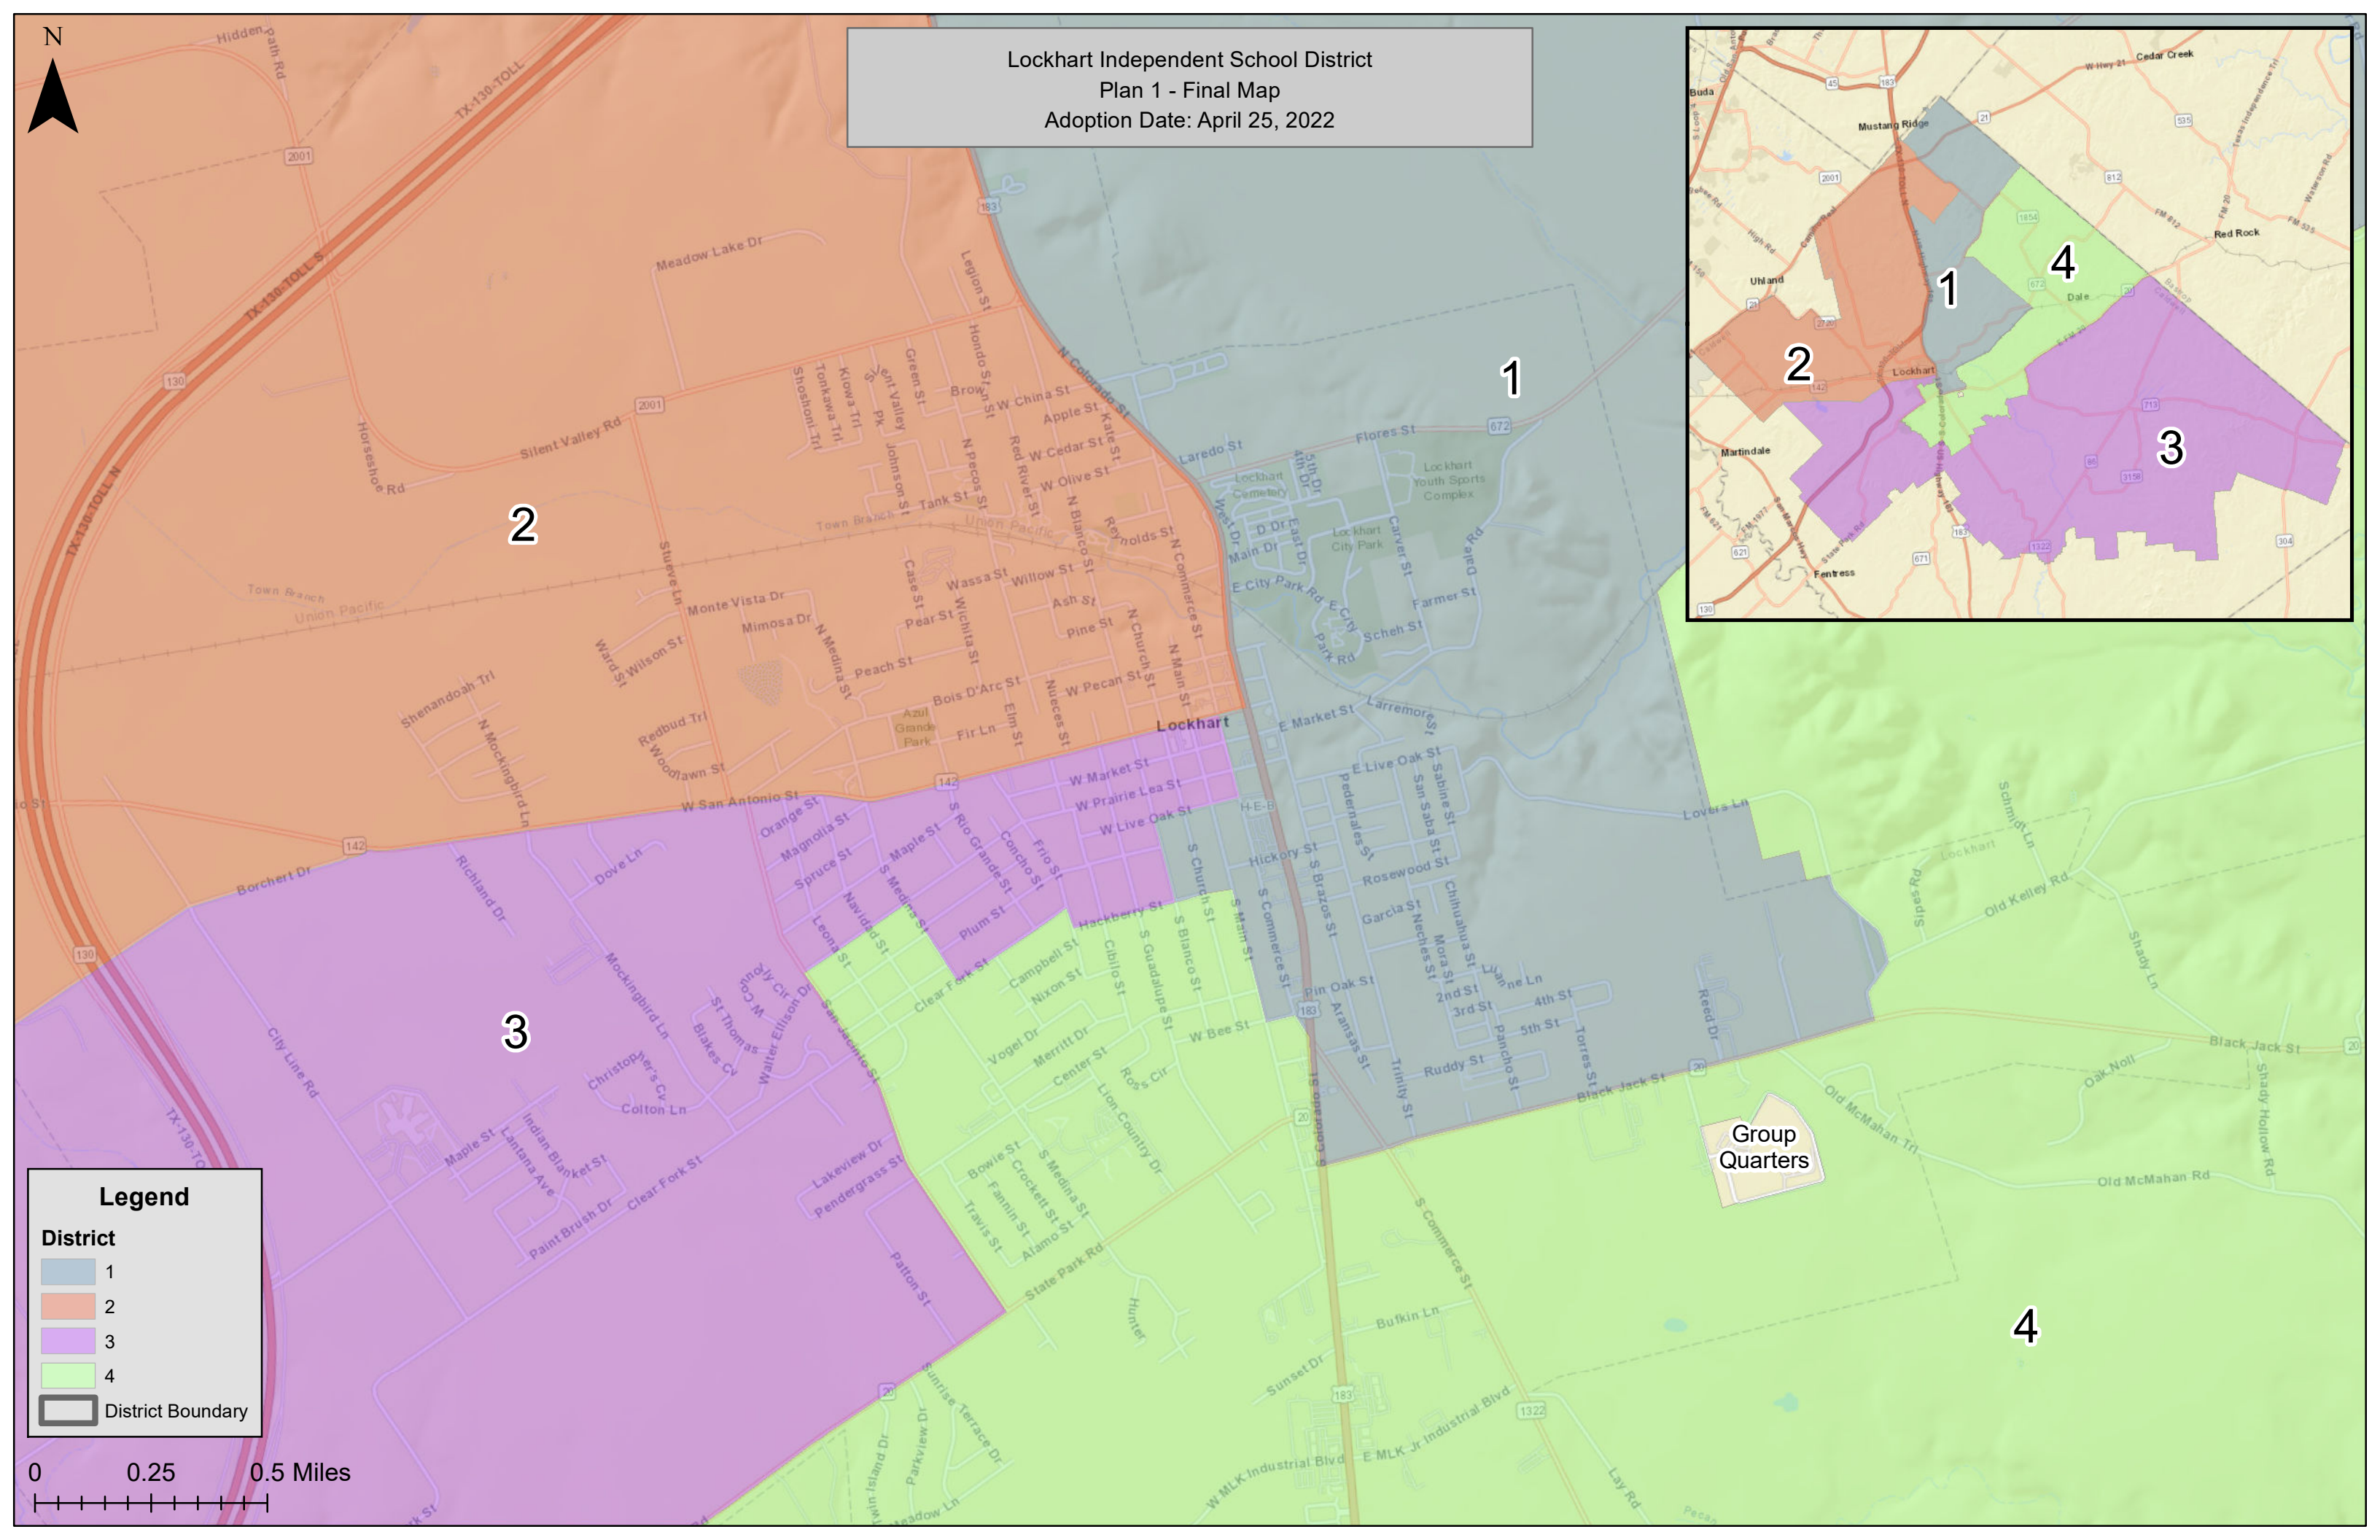

Lockhart Independent School District
Plan 1 - Final Map
Adoption Date: April 25, 2022

Legend

District

- 1
- 2
- 3
- 4

District Boundary