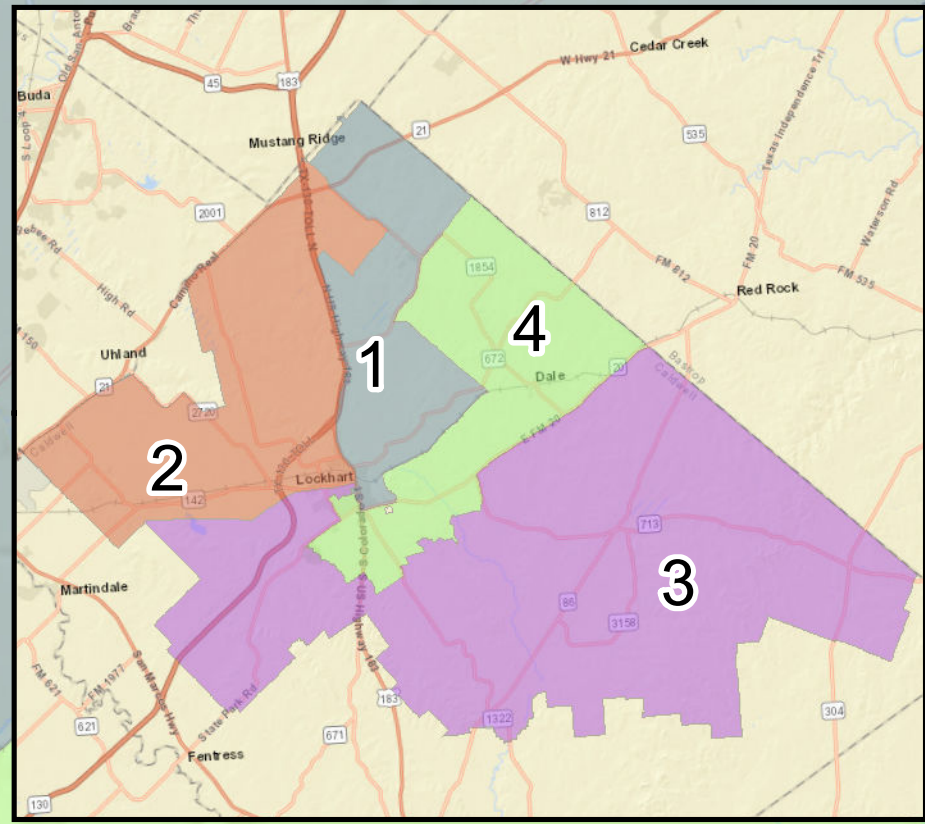

Lockhart Independent School District
Plan 1 - Final Map
Adoption Date: April 25, 2022

Legend

District

- 1
- 2
- 3
- 4

District Boundary