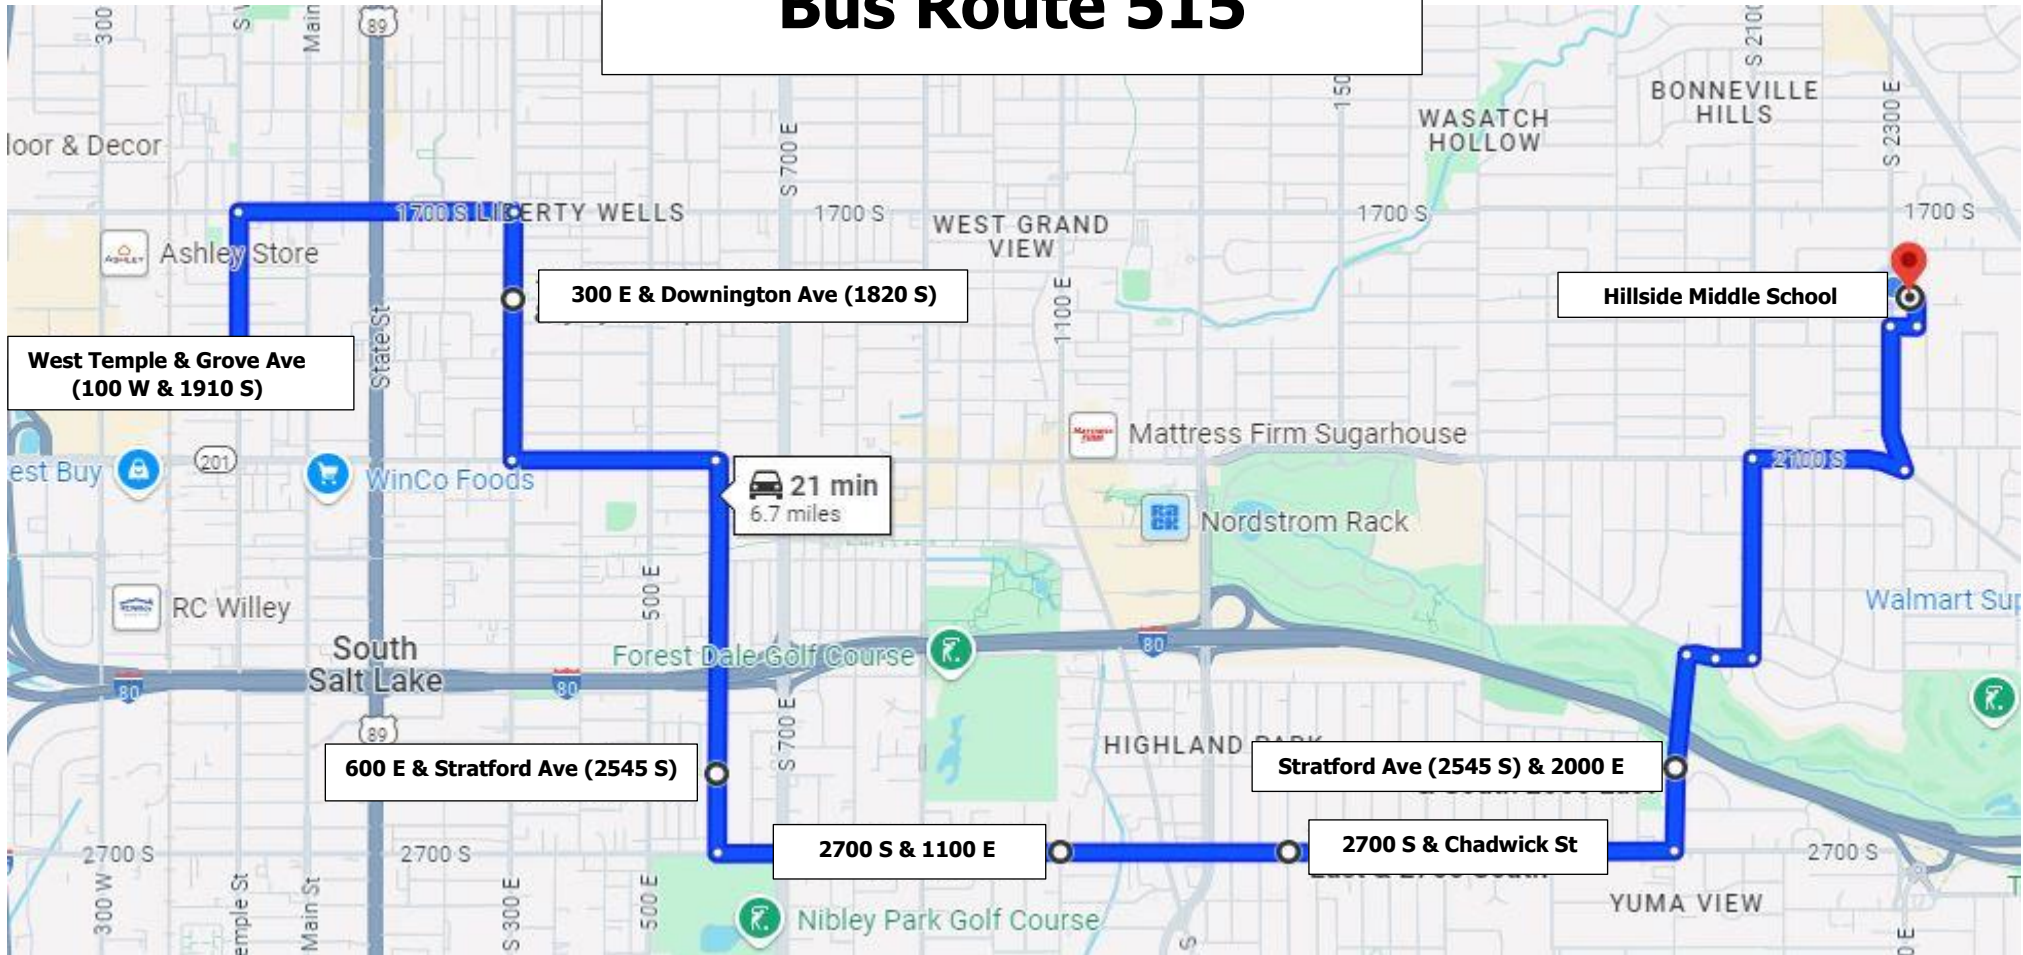

Bus Route 515

*Pickup Times / Locations (please arrive a few minutes early)

7:27 am West Temple & Grove Ave (100 W & 1910 S)
 7:31 am 300 E & Downington Ave (1820 S)
 7:36 am 600 E & Stratford Ave (2545 S)
 7:39 am 2700 S & 1100 E
 7:41 am 2700 S & Chadwick St
 7:43 am Stratford Ave (2545 S) & 2000 E
 7:45 am Hillside Middle School

*Return Times / Locations

2:37 pm Depart Hillside Middle School
 2:38 pm Stratford Ave (2545 S) & 2000 E
 2:39 pm 2700 S & Chadwick St
 2:41 pm 2700 S & 1100 E
 2:43 pm 600 E & Stratford Ave (2545 S)
 2:47 pm 300 E & Downington Ave (1810 S)
 2:50 pm West Temple & Grove Ave (100 W & 1910 S)

Please note that pickup & return times may vary slightly due to transportation needs