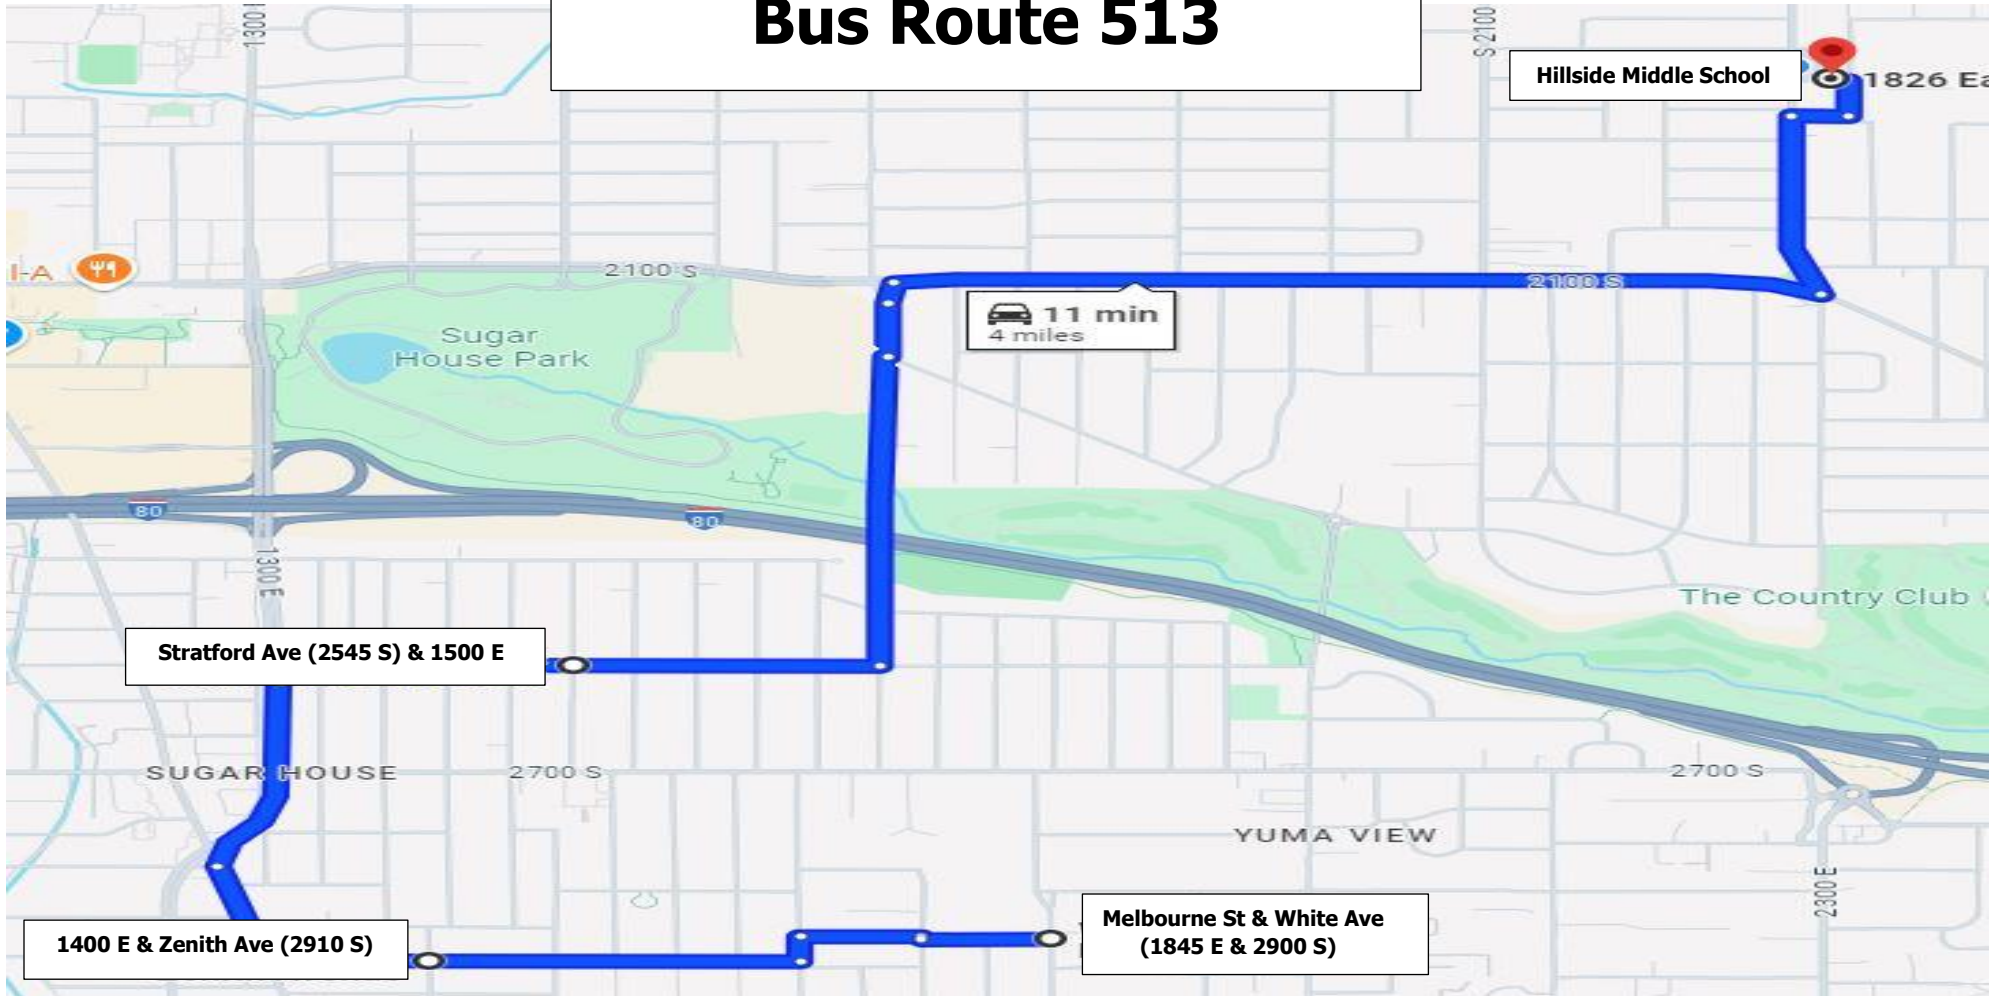

Bus Route 513

Stratford Ave (2545 S) & 1500 E

1400 E & Zenith Ave (2910 S)

**Melbourne St & White Ave
(1845 E & 2900 S)**

Hillside Middle School

**11 min
4 miles**

*Pickup Times / Locations (please arrive a few minutes early)	*Return Times / Locations
7:37 am Melbourne St & White Ave (1845 E & 2900 S) 7:40 am 1400 E & Zenith Ave (2910 S) 7:43 am Stratford Ave (2545 S) & 1500 E 7:45 am Hillside Middle School	2:37 pm Depart Hillside Middle School 2:38 pm Stratford Ave (2545 S) & 1500 E 2:40 pm 1400 E & Zenith Ave (2910 S) 2:42 pm Melbourne St & White Ave (1845 E & 2900 S)

Please note that pickup & return times may vary slightly due to transportation needs