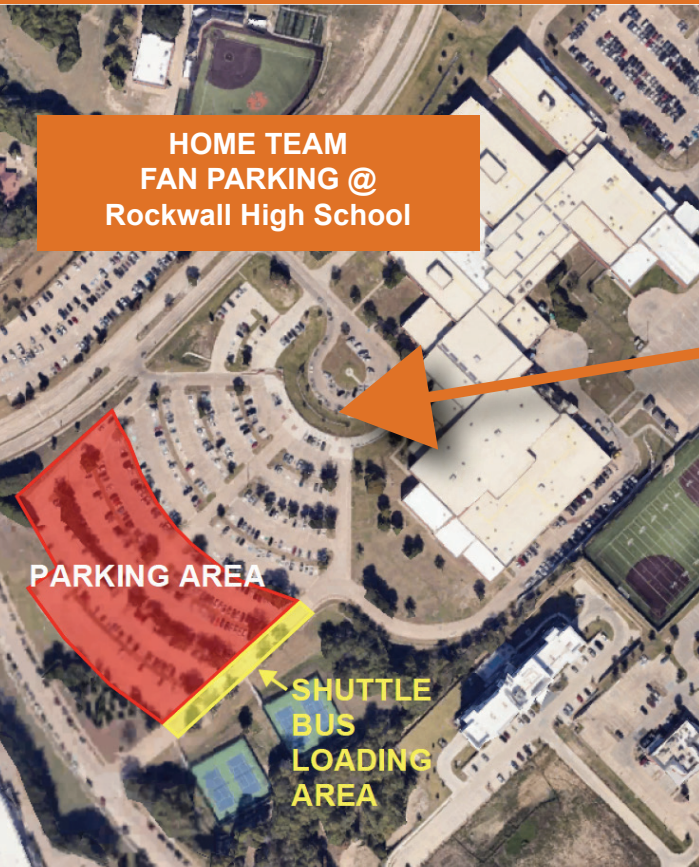

Rockwall High School Football Game Day Parking Guide

Welcome to the game! Excuse our construction as we grow.

As of 8/21/24

Rockwall High (YellowJacket) Fan Parking:

CLEAR BAG POLICY ENFORCED AT STADIUM LINK

● General Parking

- **RECOMMENDED OPTION:** Rockwall High School Student Parking Lot @ 901 W. YellowJacket Lane, Rockwall, TX: Free Shuttle service every 10 minutes, starting 90 minutes prior to the game and ending 90 minutes after the game.
- Aquatics Center @ 1205 T.L. Townsend Dr., Rockwall, TX: Limited general parking.
- Across the Street from Stadium: Limited general parking at Rockwall County Library, Rockwall County Courthouse, First United Methodist Church.

● Reserved Parking

- Stadium @ 1215 T.L. Townsend Dr., Rockwall, TX: Reserved parking in front of the stadium.

Visiting Team Fan Parking:

CLEAR BAG POLICY ENFORCED AT STADIUM LINK

● General Parking

- **RECOMMENDED OPTION** Dr. Gene Burton Academy @ 2301 S. John King Blvd., Rockwall, TX: Free Shuttle service every 10 minutes, starting 90 minutes prior to the game and ending 90 minutes after the game.
- Aquatics Center @ 1205 T.L. Townsend Dr., Rockwall, TX: Limited general parking.
- Across the Street from Stadium: Limited general parking at Rockwall County Library, Rockwall County Courthouse, First United Methodist Church.

● Reserved Parking

- Stadium @ 1215 T.L. Townsend Dr., Rockwall, TX: Reserved parking in front of the stadium.