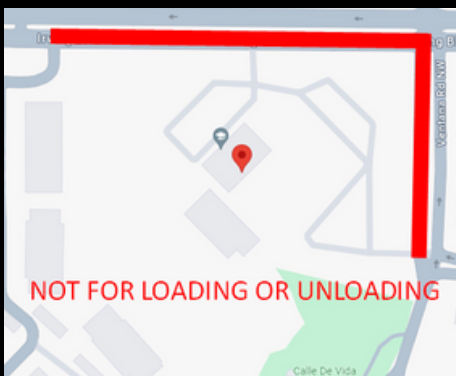

Please do not load or unload students anywhere on Irving or on Ventana Road between Irving and our gates. It is causing safety concerns for those

drivers who are following the pick-up line procedures. If you can't wait in the line at pick-up, you can pick-up your student in the neighborhood to the east of the school, at the park next door (south) OR on Ventana Road south of the school. **THANK YOU FOR YOUR COOPERATION!**