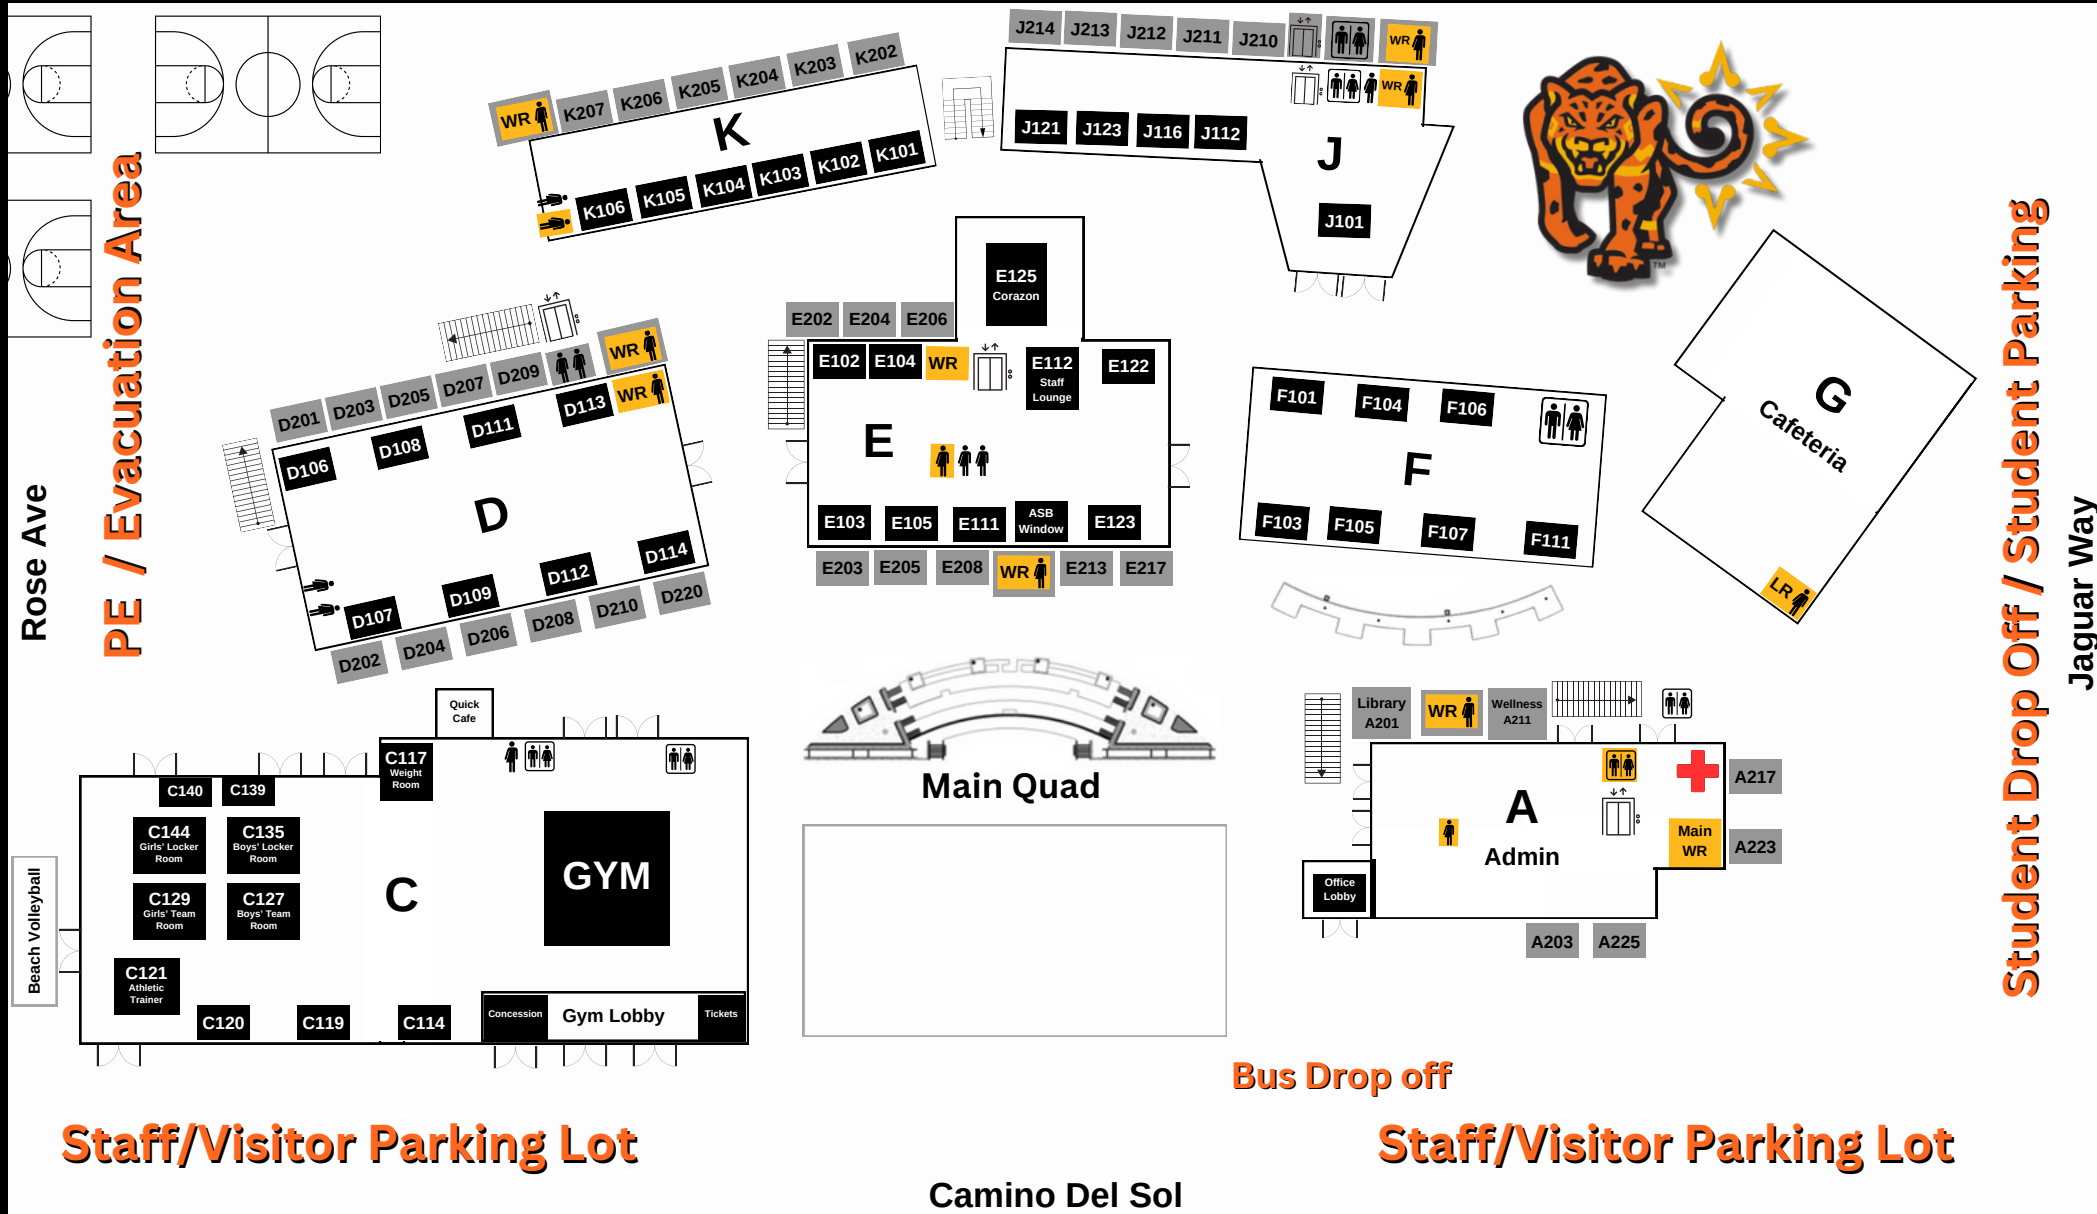

# DEL SOL HIGH SCHOOL

OXNARD UNION HIGH SCHOOL DISTRICT  
Creating Prosperity through Equity, Inquiry, and Wellness

Staff Only

Elevator

Single Restroom

LR Lactation Room

2nd Floor

Health Office

Restroom Stalls

WR Work Room

Camino Del Sol

Bus Drop off

Staff/Visitor Parking Lot

Staff/Visitor Parking Lot

Rose Ave  
PE / Evacuation Area

Student Drop Off / Student Parking  
Jaguar Way