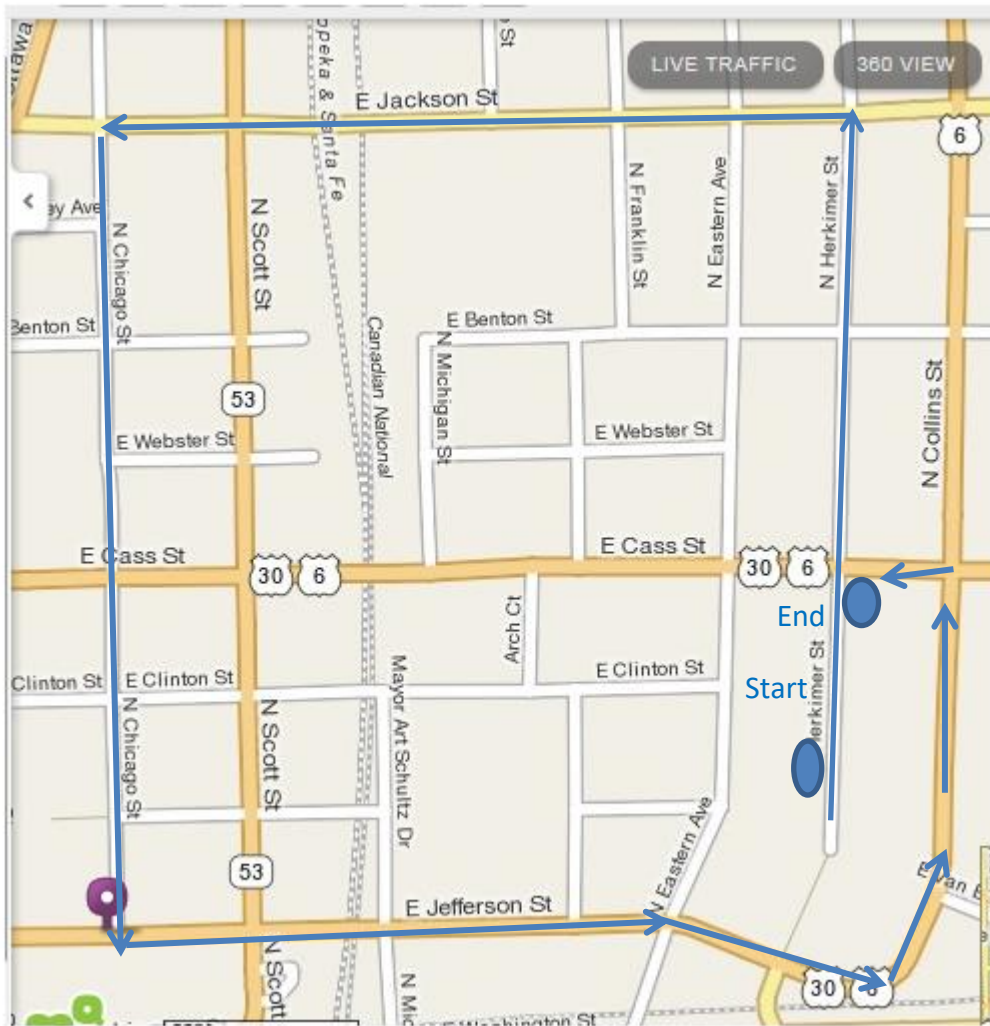

Joliet Central Homecoming Parade Route

1. We will start on Herkimer Street and move north towards E Jackson Street.
2. Turn Left on Jackson Street and move west towards Chicago Street.
3. Turn Left on Chicago Street and move south towards Jefferson Street.
4. Turn Left on Jefferson Street and move east towards Collins Street.
5. Continue onto Collins Street and turn left into Joliet Central.