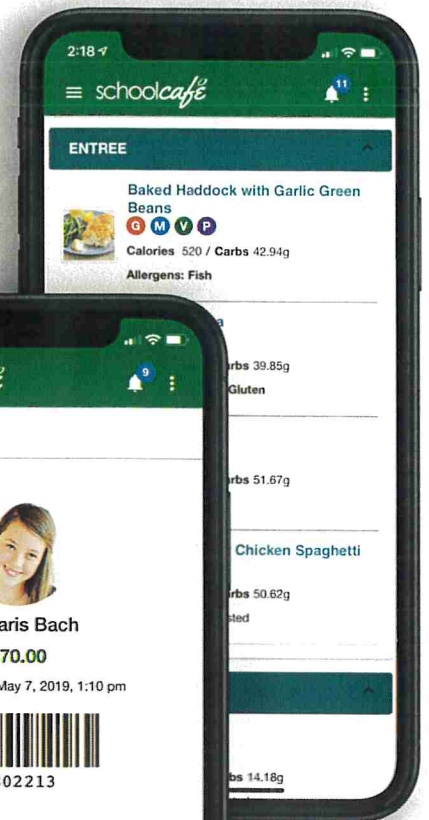

schoolcafé

One app for your entire cafeteria.

SEE NUTRITIONAL INFO

Check menus, see nutritional information and allergens. Students can rate and favorite menu items all from their phone.

MANAGE BALANCES

Make payments, view purchase history, and receive low balance alerts. For convenience, setup automatic payments to replenish their cafeteria funds.

ADDITIONAL INFO HERE

Lorem ipsum dolor sit amet, consectetur adipiscing elit. Nullam eu tempor mauris. Vivamus vestibulum mi quis tincidunt sollicitudin.

Get It Now

www.schoolcafe.com

© 2021 schoolcafé by PrimeroEdge