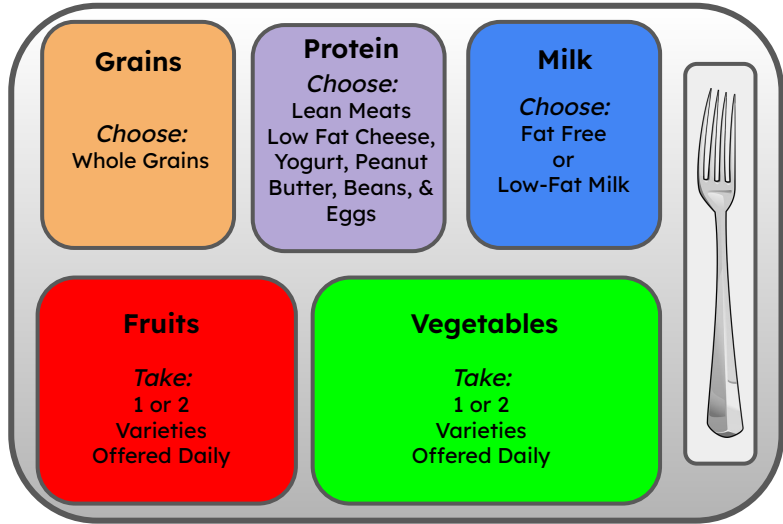

- Breakfast Cookie

Lunch

- Cheesy Breadsticks

Thursday, September 26

Breakfast

- Breakfast Pizza

Lunch

- Hamburger

Students are **REQUIRED** to choose 3 of the 5 components with **at least One (1) FRUIT or VEGETABLE** to make a reimbursable meal.

EAT SMART!
Make choices from all five food groups daily!

1 GREAT TRAY