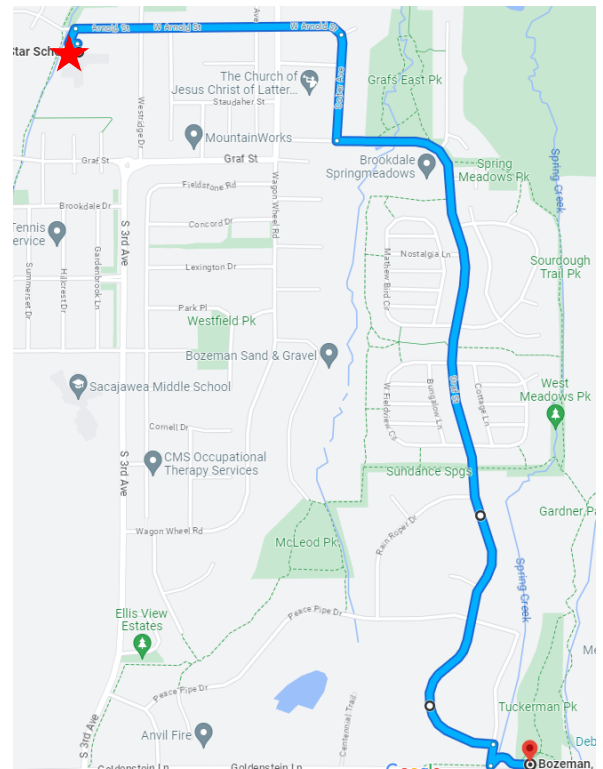

The Bicycle Train

Tuesdays and Thursdays in September, beginning 9/10/24

Morning Star Elementary School is excited to encourage safe bicycling to school!

MORNING PICK UP

- Meet at Tuckerman Park between 7:40 – 7:45 am.
- Arrive at front door of school by 8:15 am.

AFTERSCHOOL DROP OFF

- Meet at playground gate by 3:20 pm.
- Drop off to parents at Tuckerman Park by 3:50 pm.

- ✓ Students should wear comfortable shoes and bright clothing.
- ✓ Helmets are required.
- ✓ Parents must be on on-time for afterschool park pick-up.

The Bicycle Train is for anyone who wants to ride their bike to school, especially students who live near Tuckerman Park or anywhere near the route along Graf Street.

Physical activity before school can improve concentration and focus.