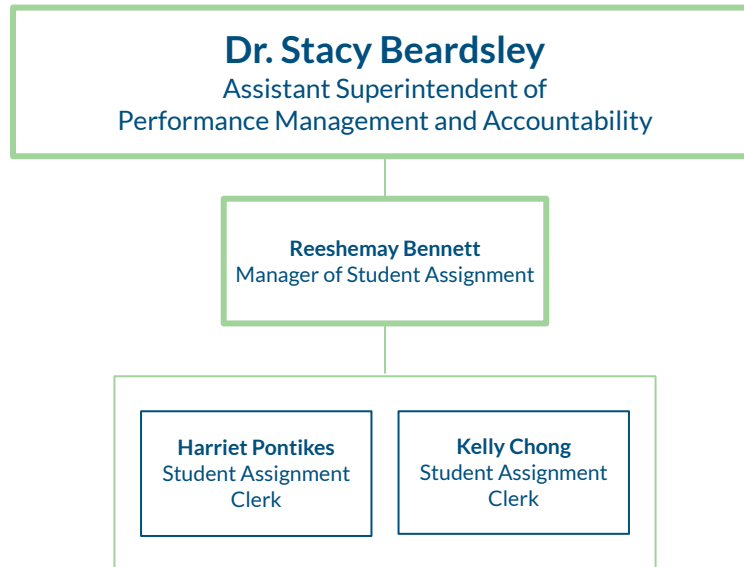

Instructional Leadership

Instructional Leadership

Performance Management and Accountability

Dr. Stacy Beardsley
Assistant Superintendent of Performance
Management and Accountability

Buildings and Grounds

Student Registration and Records

Rice Education Center

Shalema Francois-Blue, Principal
Dawn Joseph, FACE Liaison