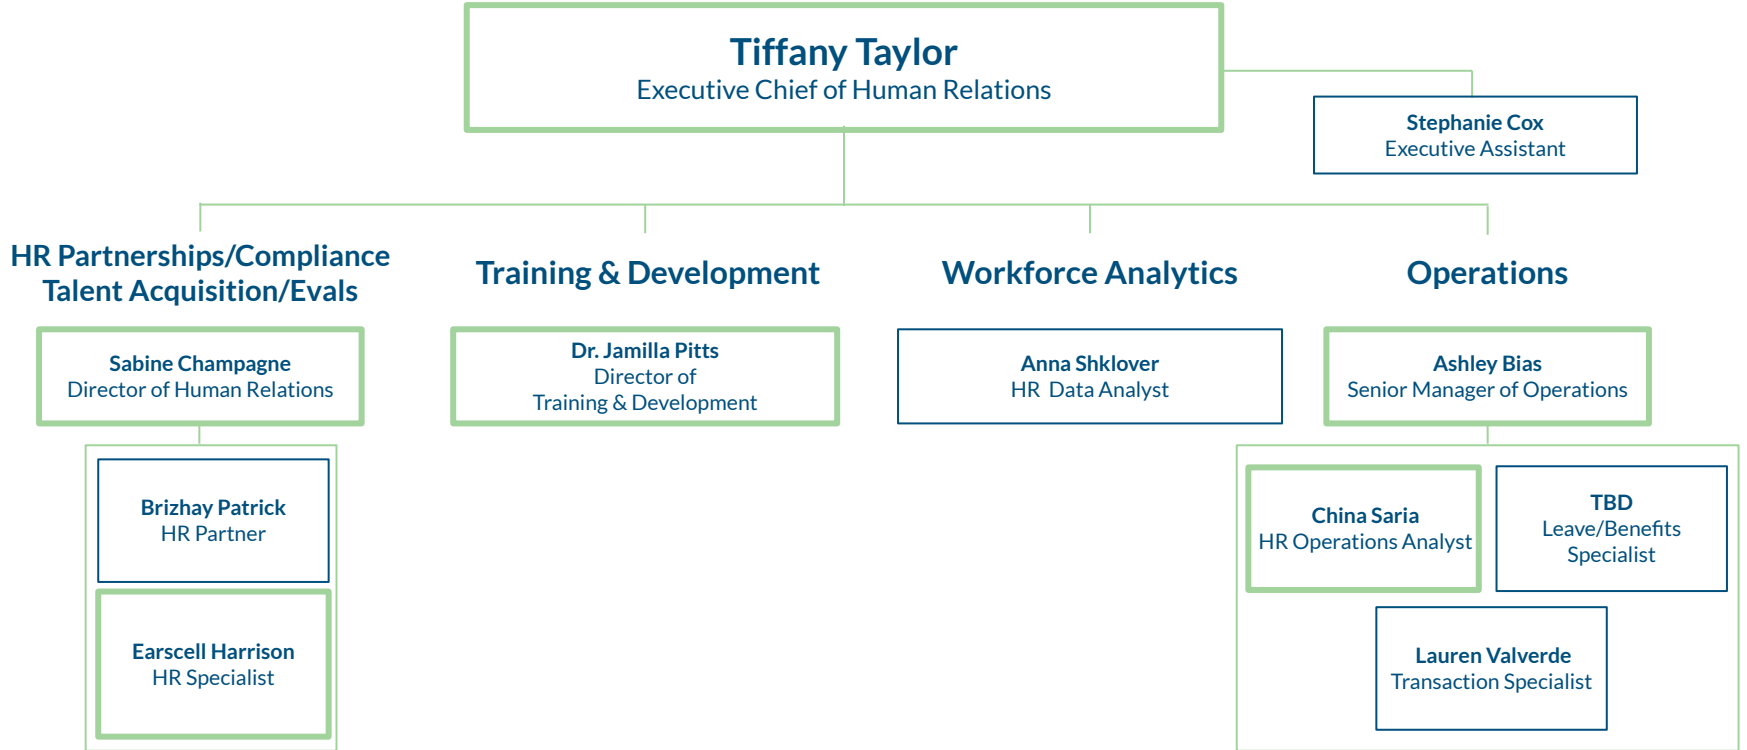

2024-2025 Department Org Charts*

**subject to change*

EVANSTON/SKOKIE
SCHOOL DISTRICT 65

Every Child, Every Day, Whatever it Takes

BOARD OF EDUCATION

Human Relations

Financial Services

Instructional Leadership

Instructional Leadership

Instructional Leadership

Performance Management and Accountability

Dr. Stacy Beardsley
Assistant Superintendent of Performance
Management and Accountability

Buildings and Grounds

Student Registration and Records