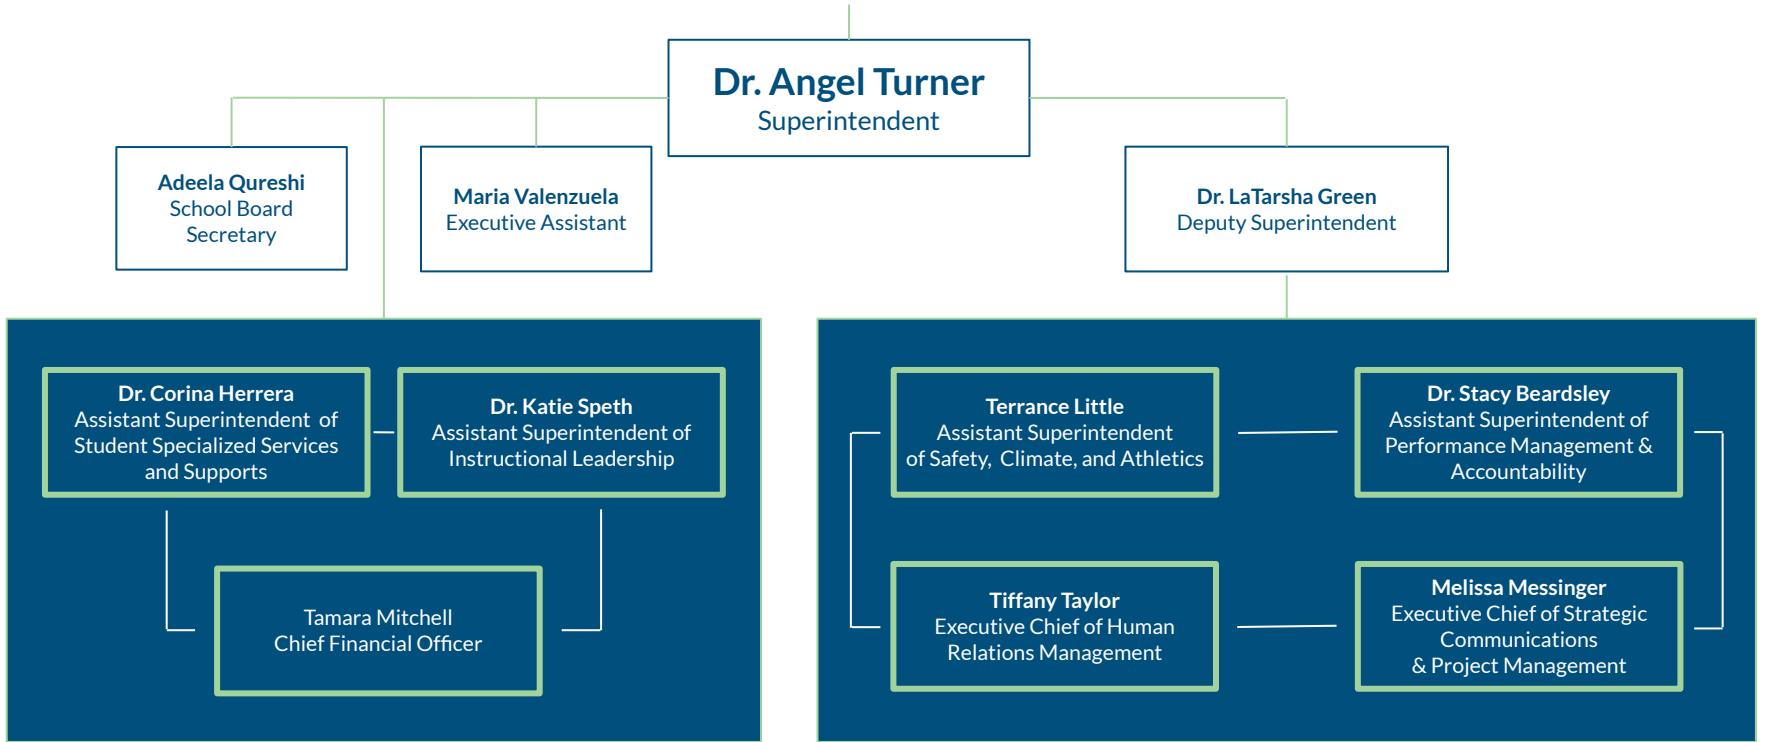

BOARD OF EDUCATION