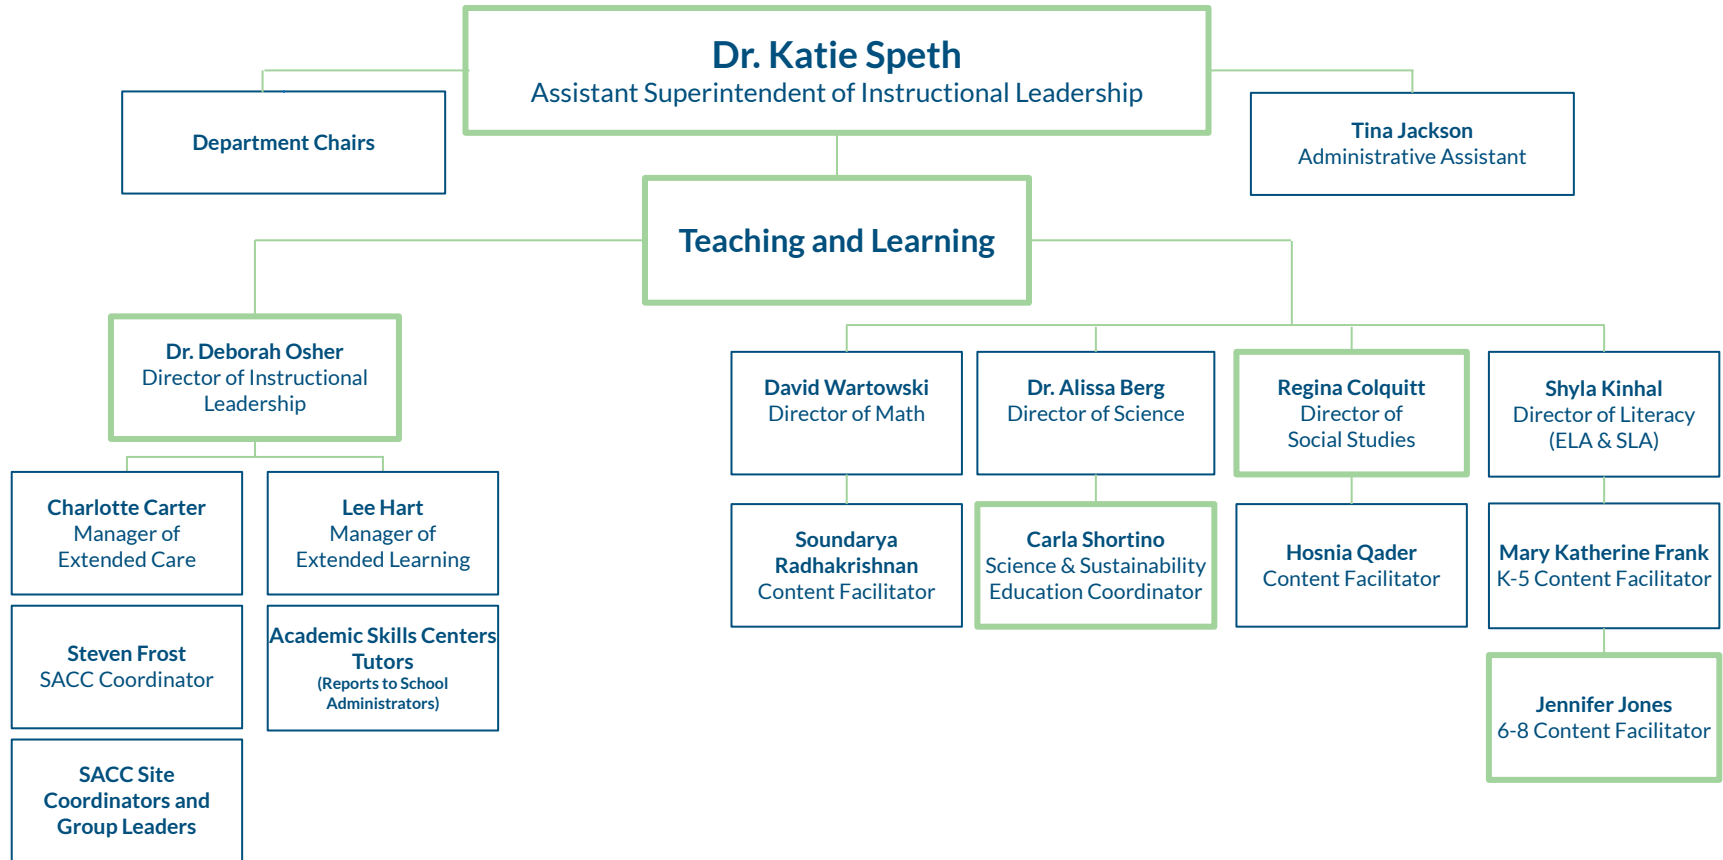

2024-2025 Department Org Charts*

**subject to change*

EVANSTON/SKOKIE
SCHOOL DISTRICT 65

Every Child, Every Day, Whatever it Takes

BOARD OF EDUCATION

Human Relations

Financial Services

Instructional Leadership

Instructional Leadership

Instructional Leadership

Performance Management and Accountability

Dr. Stacy Beardsley
Assistant Superintendent of Performance
Management and Accountability

Buildings and Grounds

Student Registration and Records

Rice Education Center

Shalema Francois-Blue, Principal
Dawn Joseph, FACE Liaison