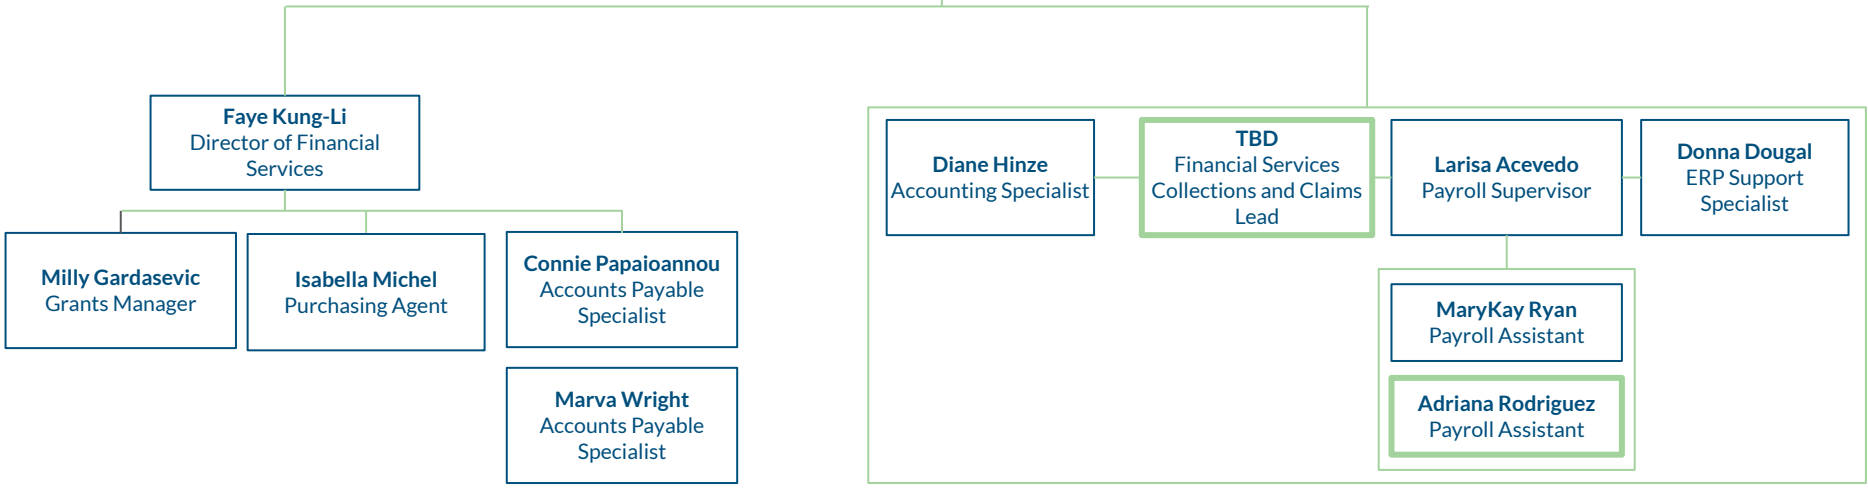

Financial Services