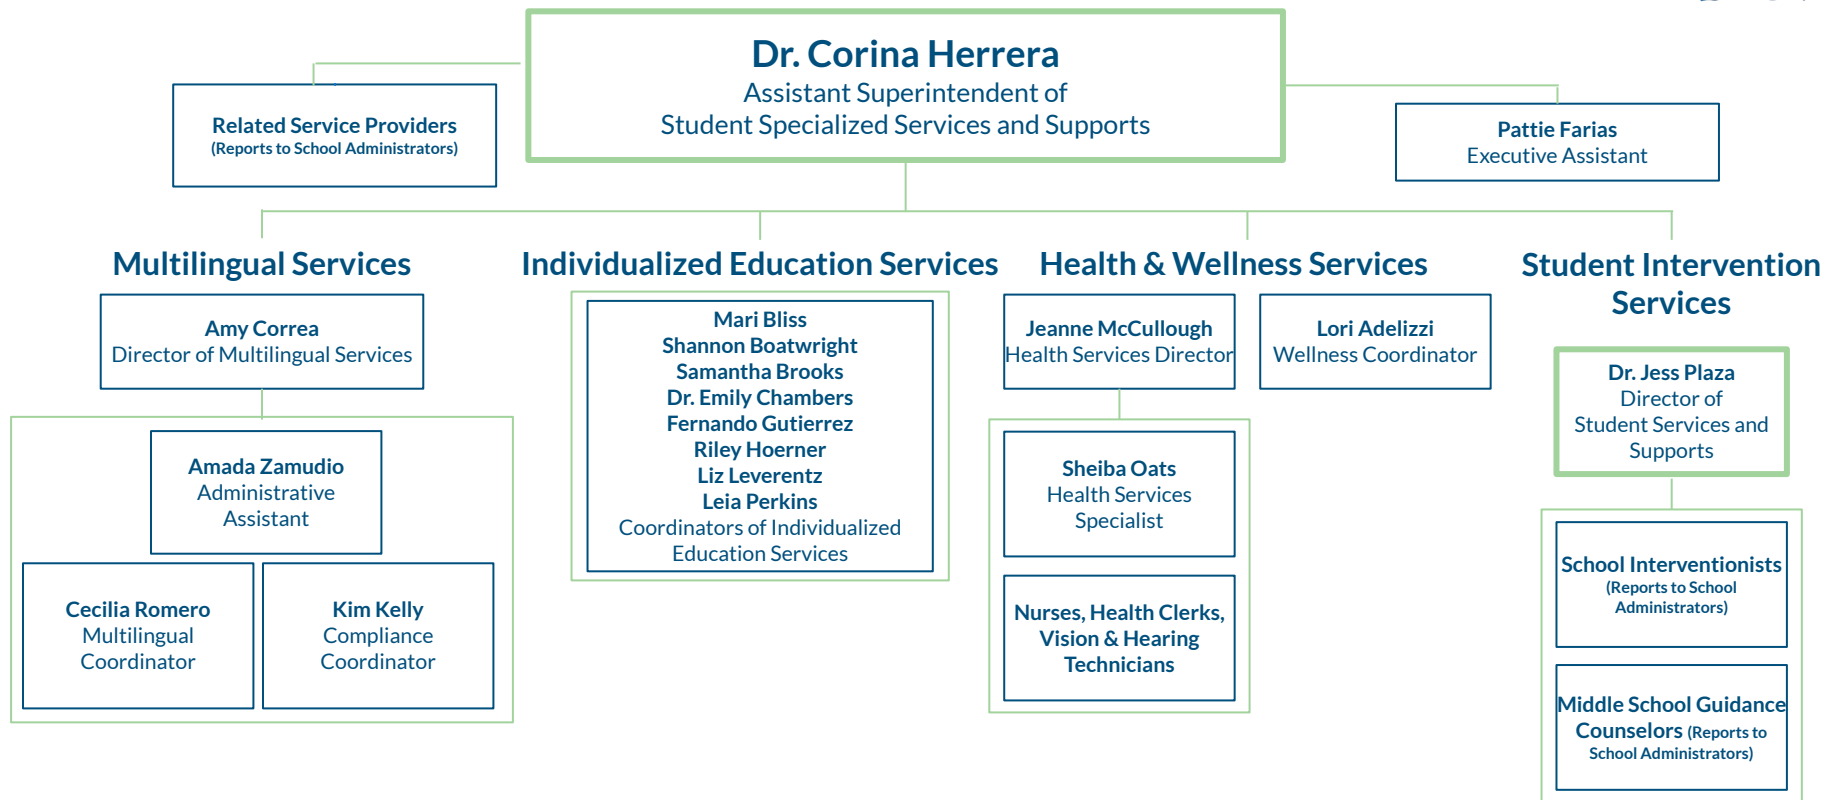

Student Specialized Services and Supports