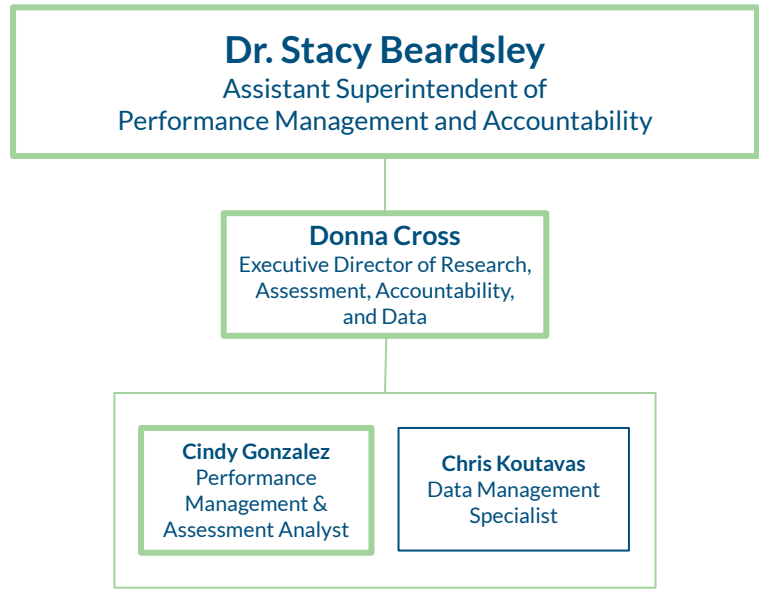

Research, Assessment, Accountability, and Data