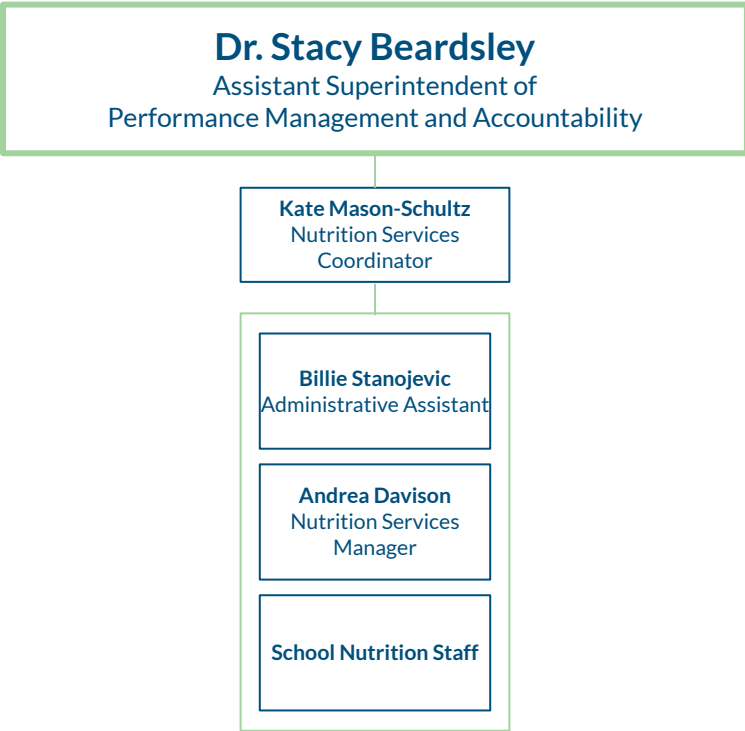

Nutrition Services