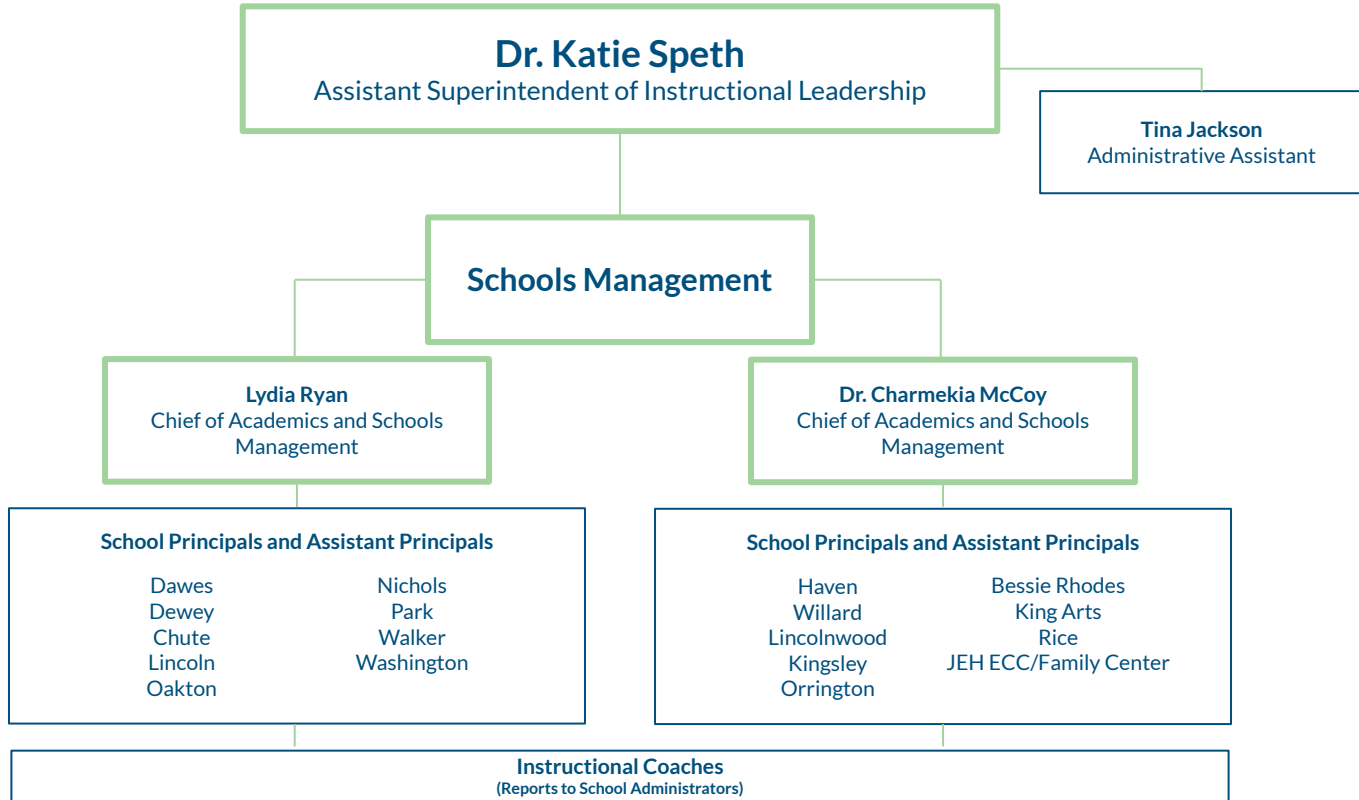

2024-2025 Department Org Charts*

**subject to change*

EVANSTON/SKOKIE
SCHOOL DISTRICT 65

Every Child, Every Day, Whatever it Takes

BOARD OF EDUCATION

Human Relations

Financial Services

Instructional Leadership

Instructional Leadership

Instructional Leadership

Performance Management and Accountability

Dr. Stacy Beardsley
Assistant Superintendent of Performance
Management and Accountability

Buildings and Grounds

Student Registration and Records

Rice Education Center

Shalema Francois-Blue, Principal
Dawn Joseph, FACE Liaison