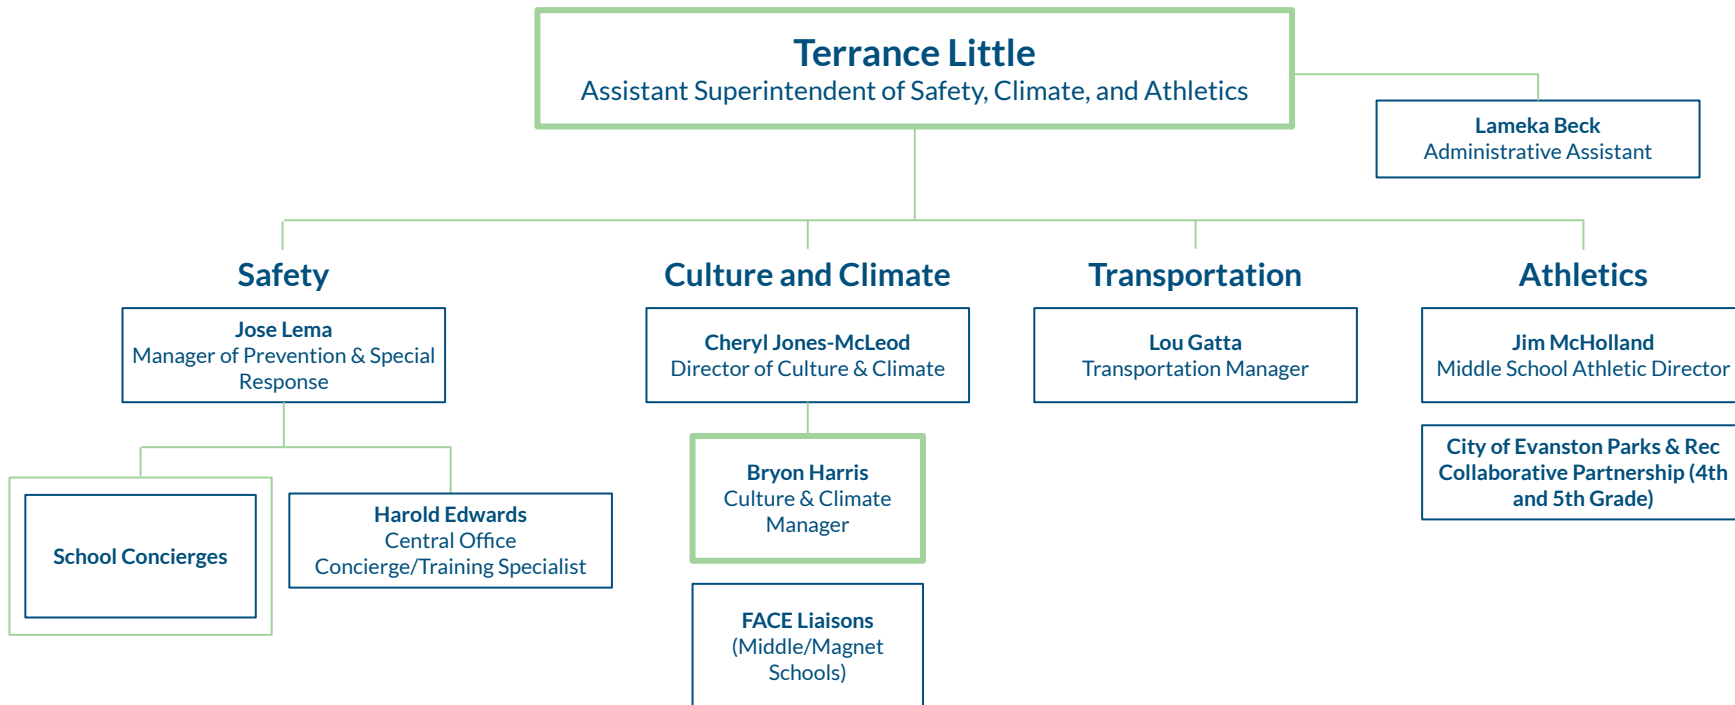

Safety, Climate, and Athletics