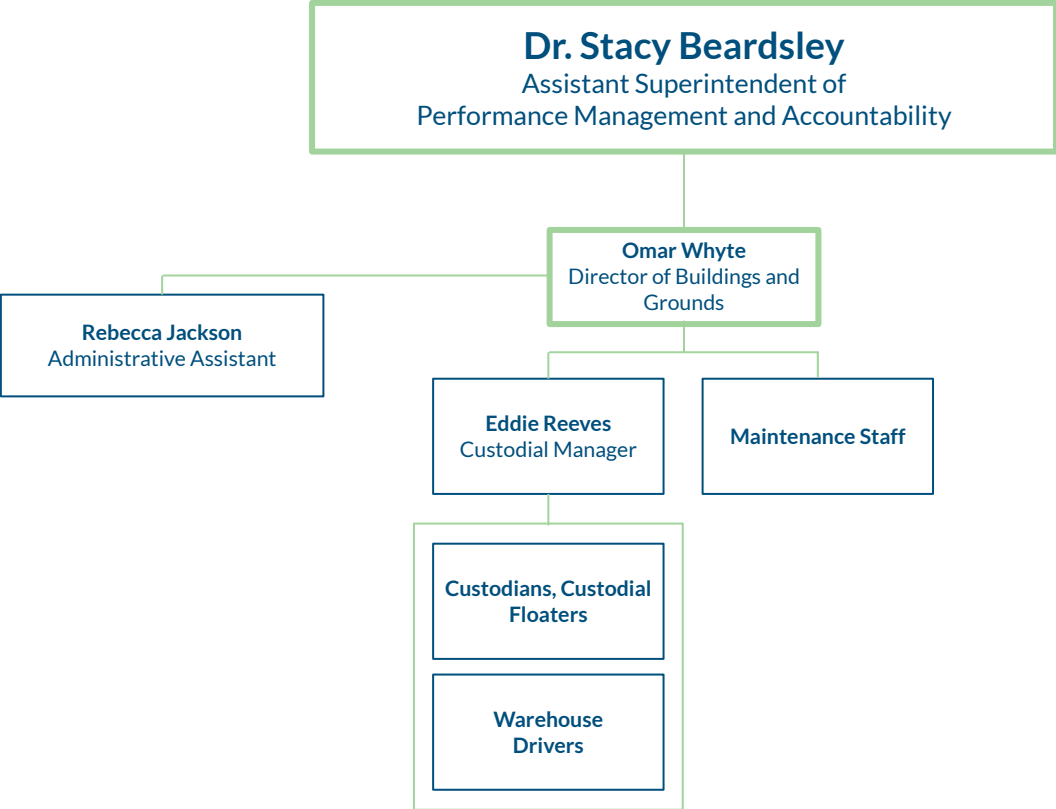

Instructional Leadership

Instructional Leadership

Performance Management and Accountability

Dr. Stacy Beardsley
Assistant Superintendent of Performance
Management and Accountability

Buildings and Grounds

Student Registration and Records

Rice Education Center

Shalema Francois-Blue, Principal
Dawn Joseph, FACE Liaison