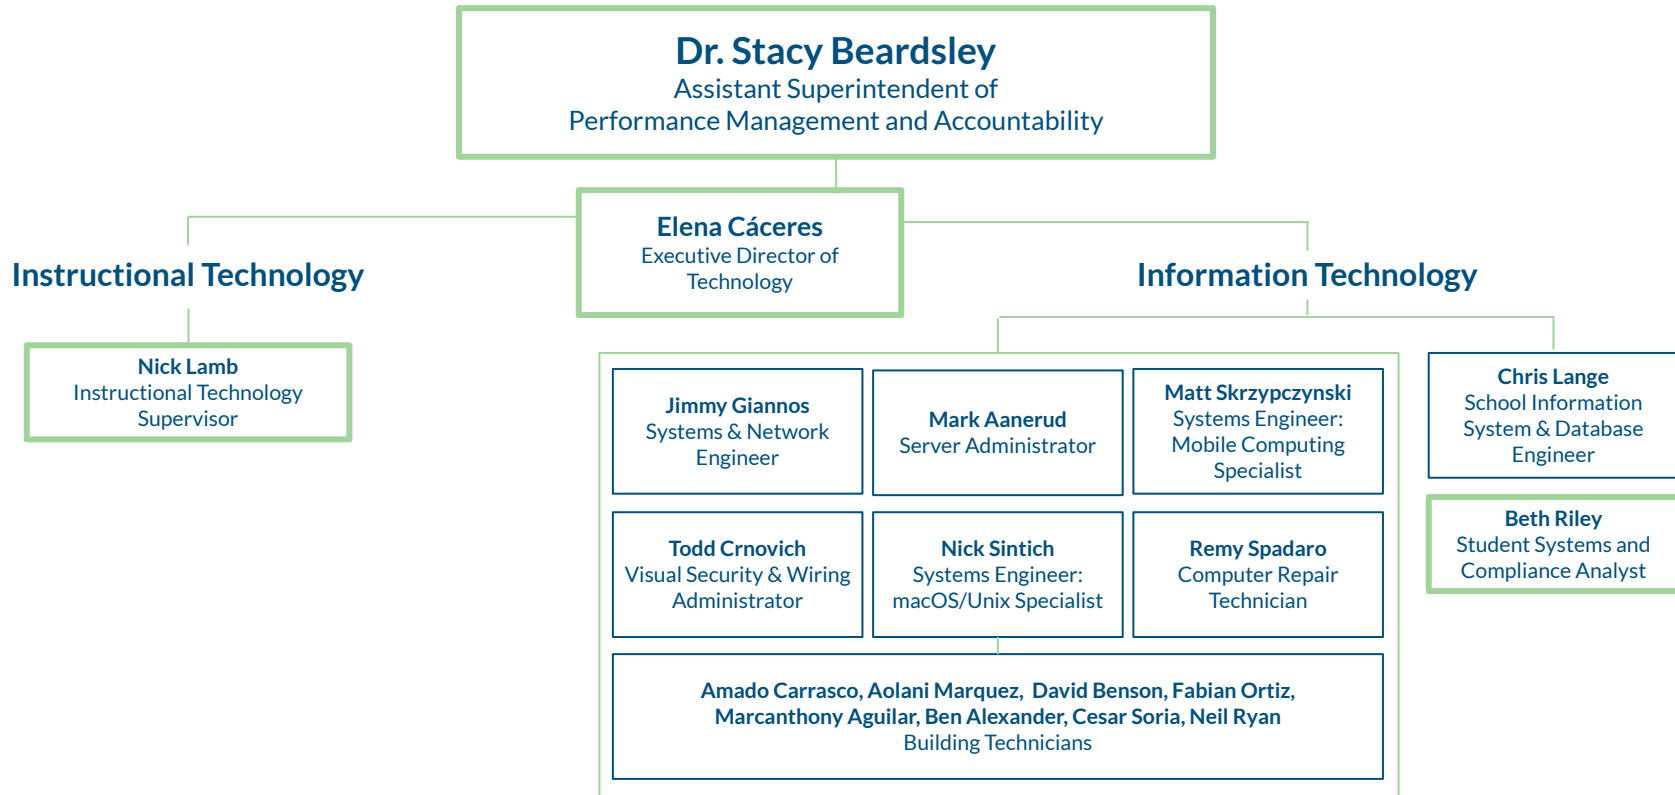

Technology