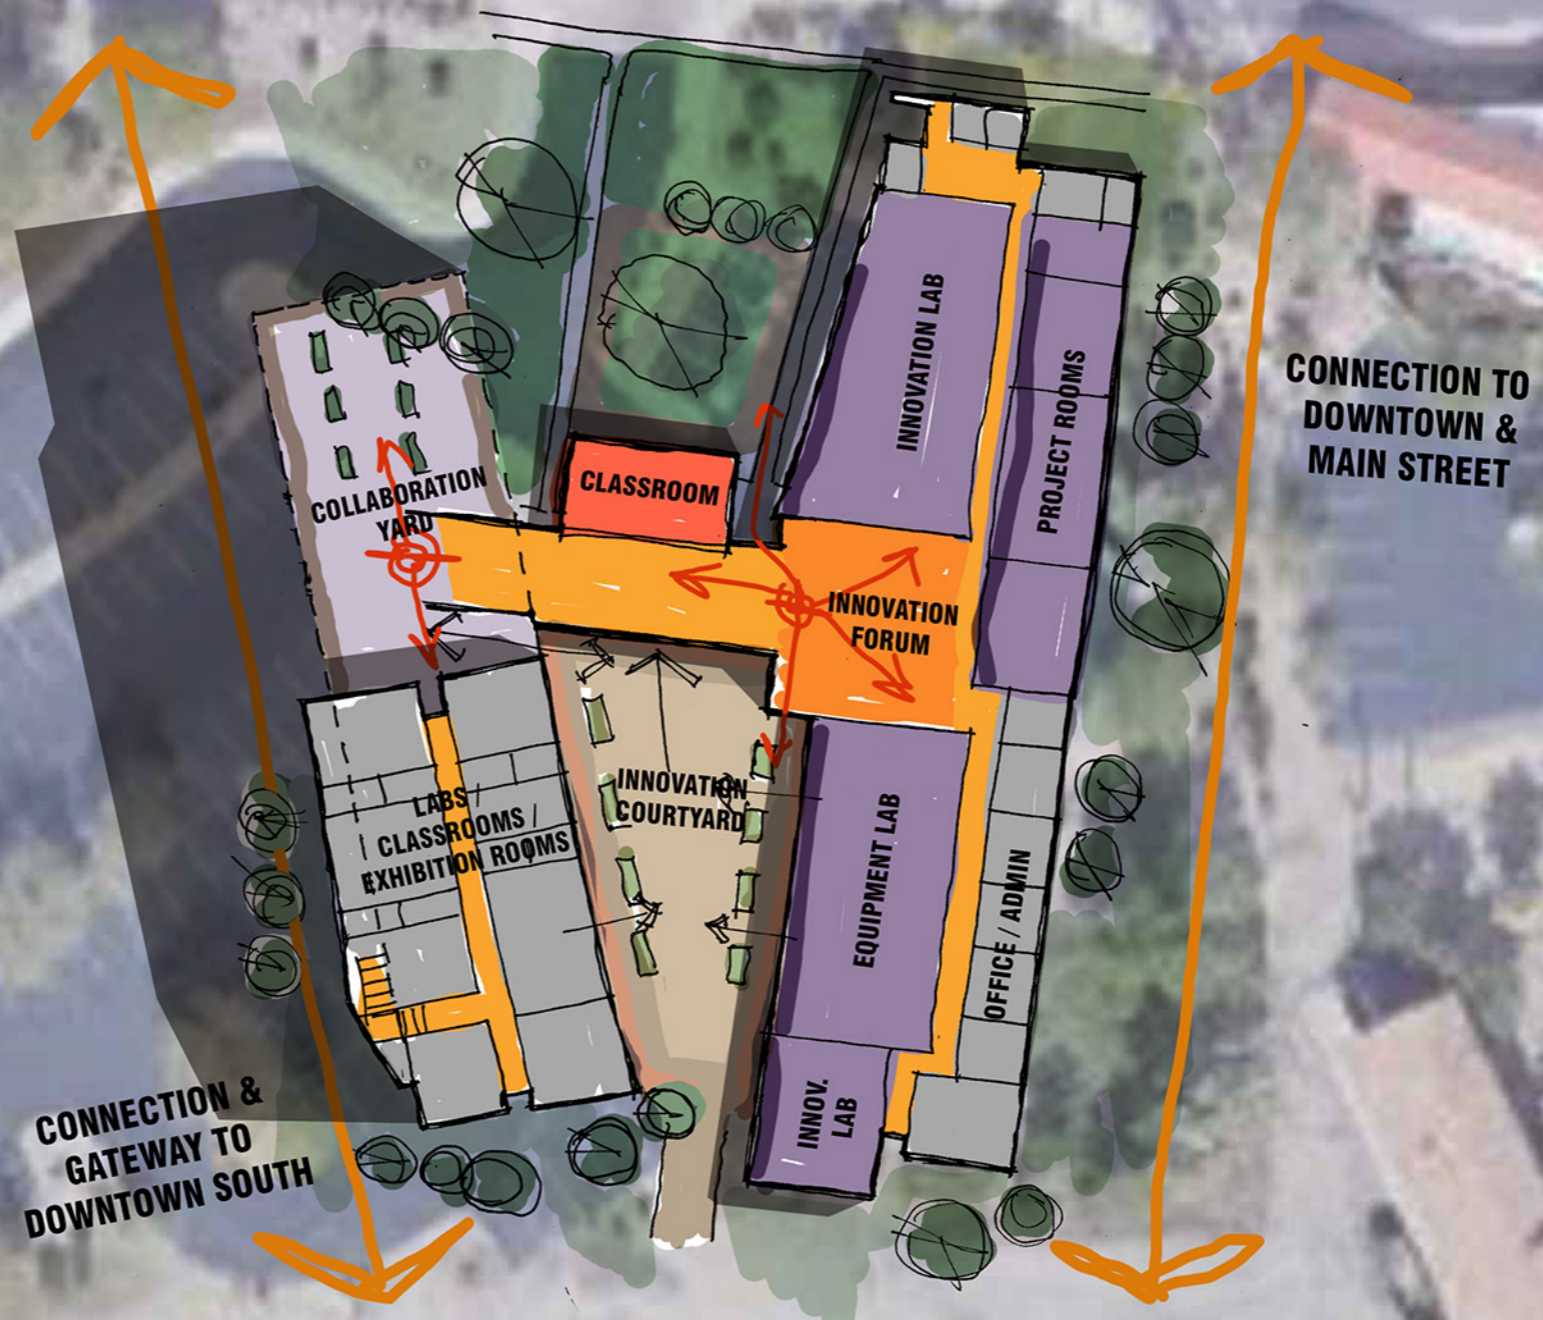

CONCEPT PLAN ELEVATE SOUTHWEST INNOVATION HUB

PREPARED BY THOMPSON DESIGN ARCHITECTS PC - YUMA ARIZONA

MADISON AVENUE

GISS PARKWAY

MAIN STREET

CONNECTION TO
DOWNTOWN &
MAIN STREET

CONNECTION &
GATEWAY TO
DOWNTOWN SOUTH

ELEVATE
SOUTHWEST