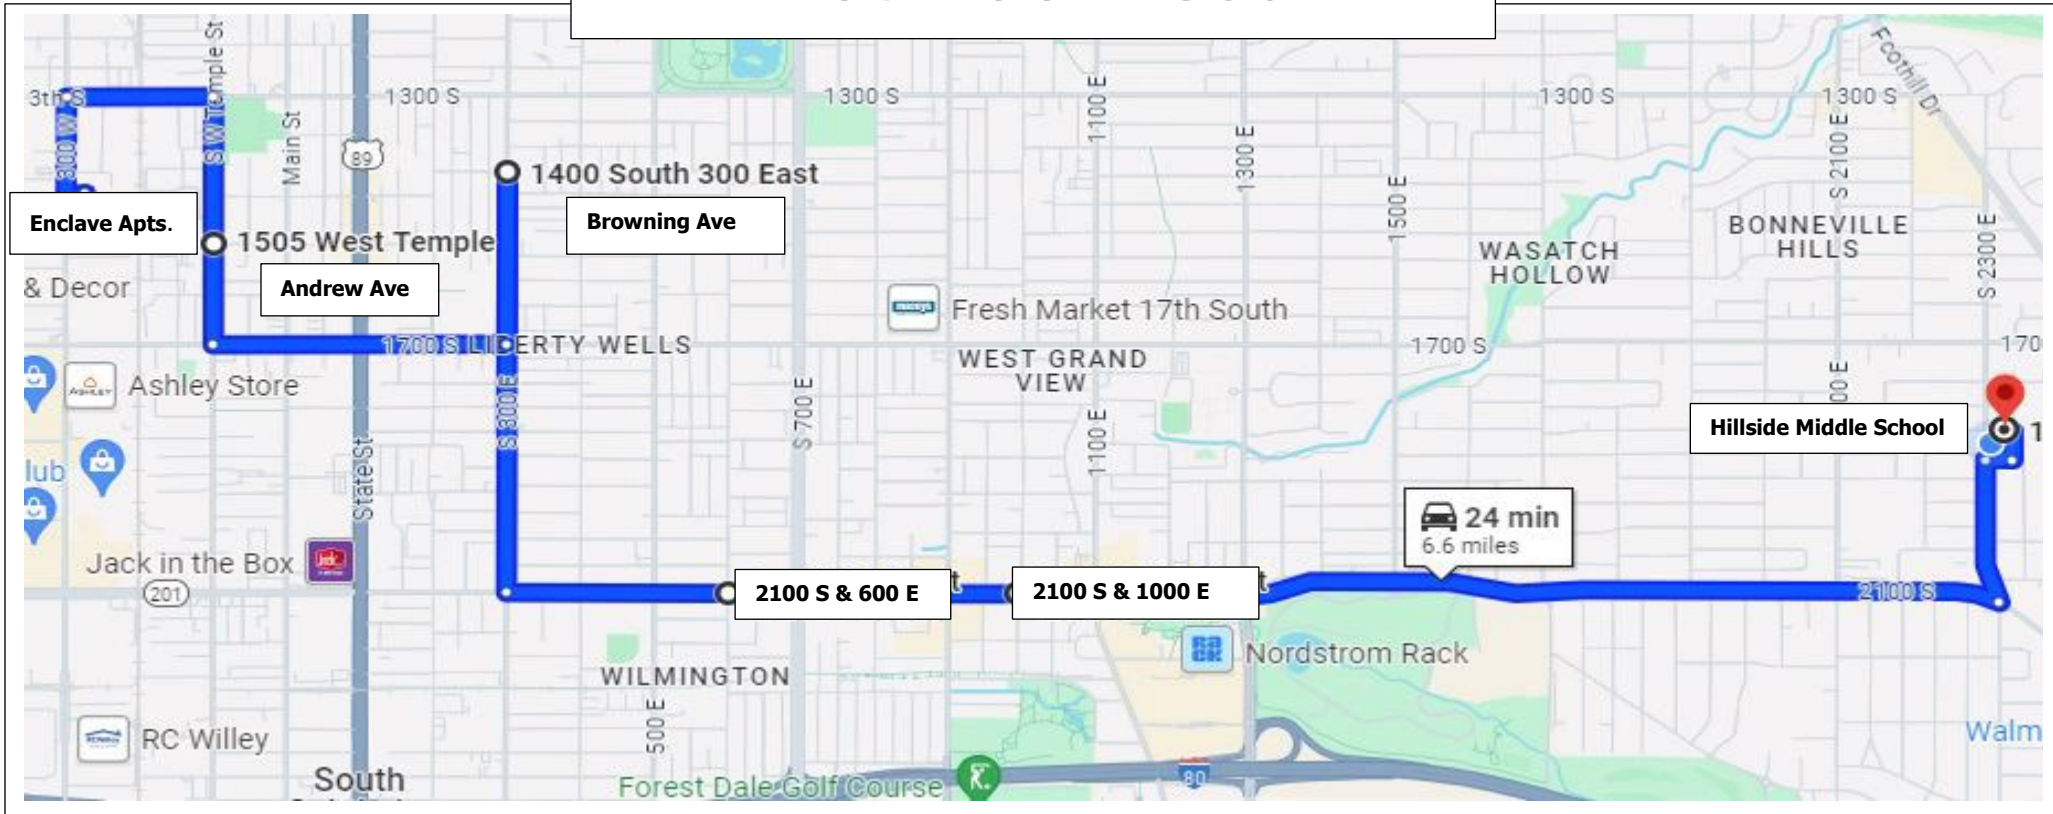

# BUS ROUTE 506

**\*Pickup Times / Locations  
(please arrive a few minutes early)**

- 7:17 am 1445 S & 300 W (Enclave Apartments)
- 7:20 am West Temple & Andrew Ave (1505 S.)
- 7:24 am 1400 S & 300 E (Browning Ave.)
- 7:29 am 2100 S & 600 E
- 7:32 am 2100 S & 1000 E
- 7:40 am Hillside Middle School

**\*Return Times / Locations**

- 2:37 pm Depart Hillside Middle School
- 2:44 pm 2100 S & 1000 E
- 2:46 pm 2100 S & 600 E
- 2 50 pm 1400 S & 300 E (Browning Ave.)
- 2:53 pm West Temple & Andrew Ave (1505 S.)
- 2 55 pm 1445 S & 300 W (Enclave Apartments)

**\*Please note that pickup & return times may vary slightly due to transportation needs\***