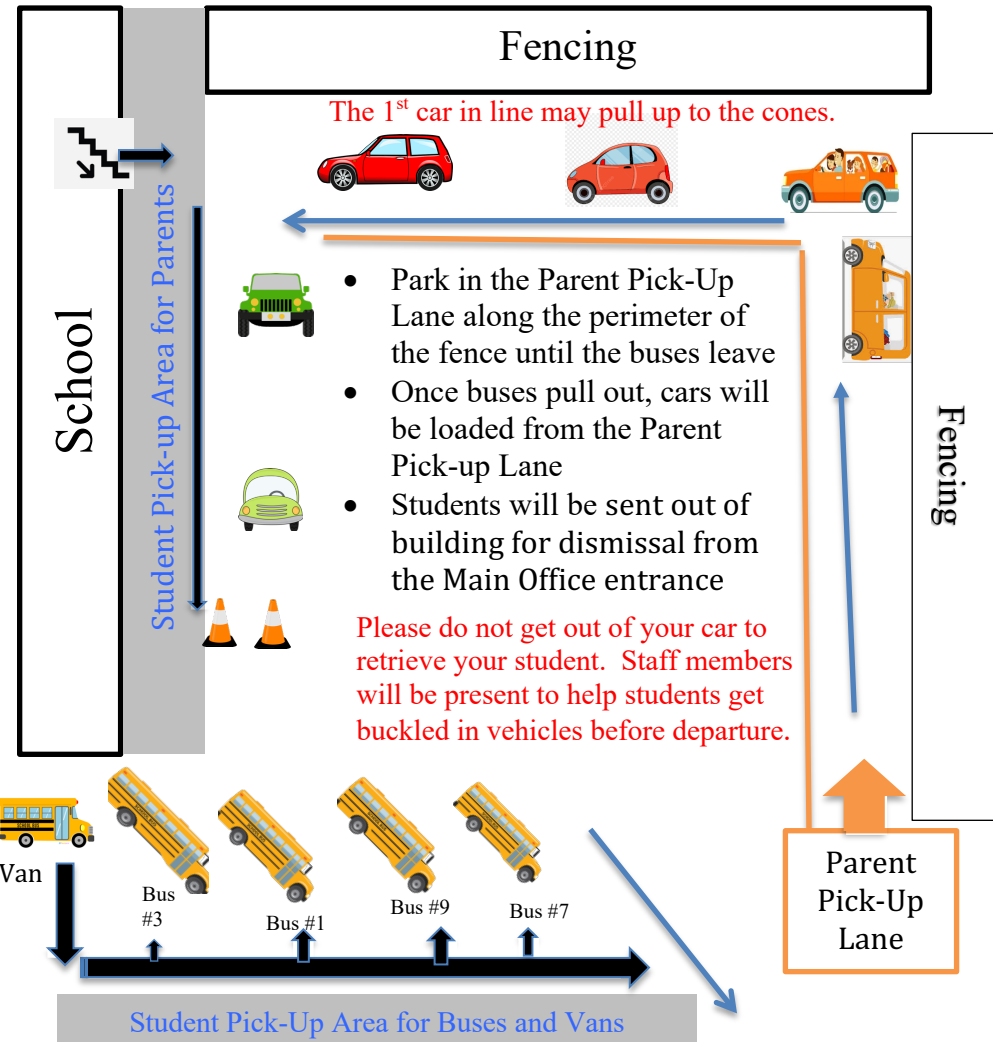

Liberty-Curtin Drop Off and Dismissal Procedures 24-25

Student Drop-Off Procedures (7:20am – 7:40 am)

Doors open at 7:20am & close at 7:40am

Students arriving after 7:40am will be marked absent and need to be escorted into the Main Office.

Student Pick-Up Procedures (2:30pm – 2:45pm)

Bus Arrival starts at 2:15pm and Bus Dismissal starts at 2:30pm followed by Parent Pick-up.

Parent Arrival starts at 2:25pm.
PLEASE DO NOT ARRIVE EARLY