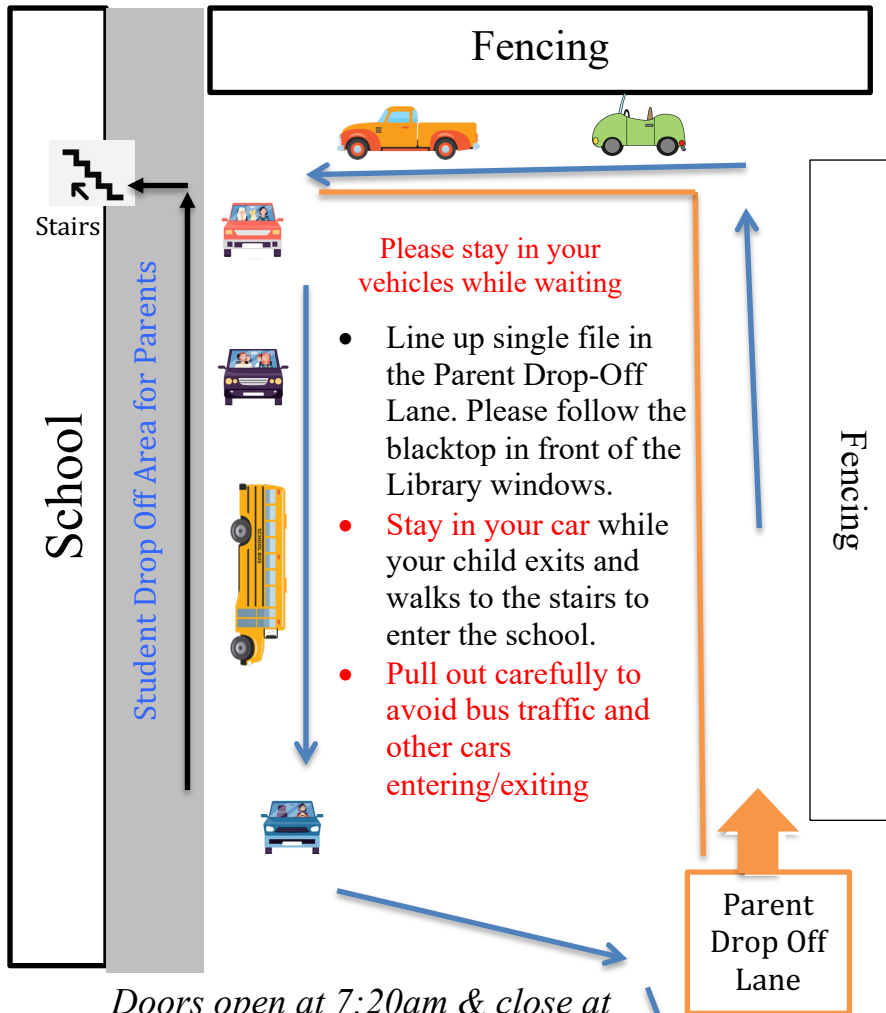

Liberty-Curtin Drop Off and Dismissal Procedures 24-25

Student Drop-Off Procedures (7:20am – 7:40 am)

Doors open at 7:20am & close at 7:40am

Students arriving after 7:40am will be marked absent and need to be escorted into the Main Office.

Student Pick-Up Procedures (2:30pm – 2:45pm)

Bus Arrival starts at 2:15pm and Bus Dismissal starts at 2:30pm followed by Parent Pick-up.

Parent Arrival starts at 2:25pm.
PLEASE DO NOT ARRIVE EARLY