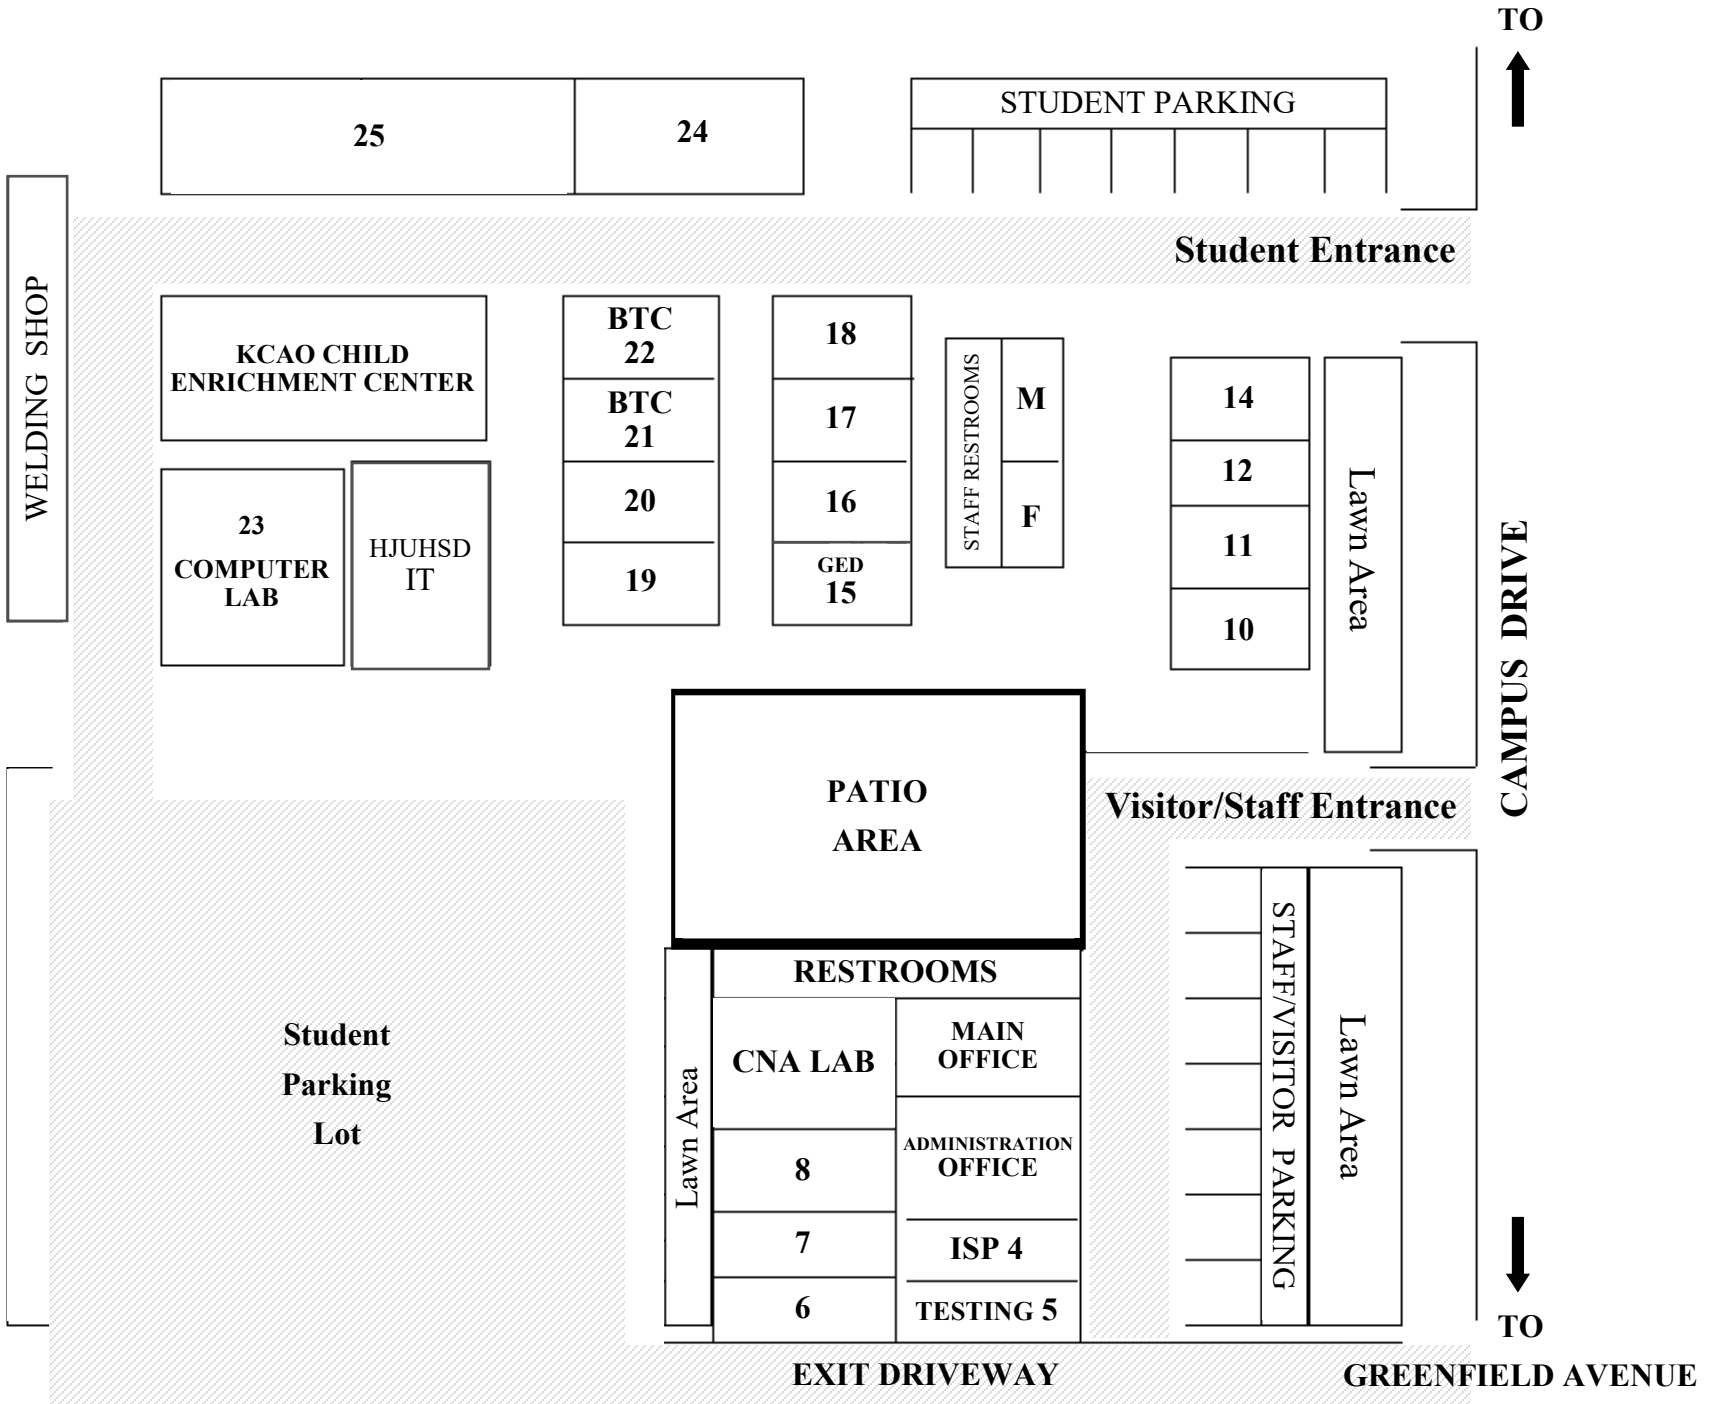

Hanford Adult School / Hanford Online Charter

905 N. Campus Dr., Hanford, CA 93230

HANFORD WEST FOOTBALL FIELD / TRACK

WELDING SHOP

KCAO CHILD ENRICHMENT CENTER

23
COMPUTER LAB

HJUHS D IT

BTC 22

BTC 21

20

19

18

17

16

GED 15

STUDENT PARKING

STAFF RESTROOMS

M

F

14

12

11

10

Lawn Area

PATIO AREA

Visitor/Staff Entrance

RESTROOMS

CNA LAB

MAIN OFFICE

8

ADMINISTRATION OFFICE

7

ISP 4

6

TESTING 5

STAFF/VISITOR PARKING

Lawn Area

Student Parking Lot

TO ↑

CAMPUS DRIVE

↓ TO

EXIT DRIVEWAY

GREENFIELD AVENUE