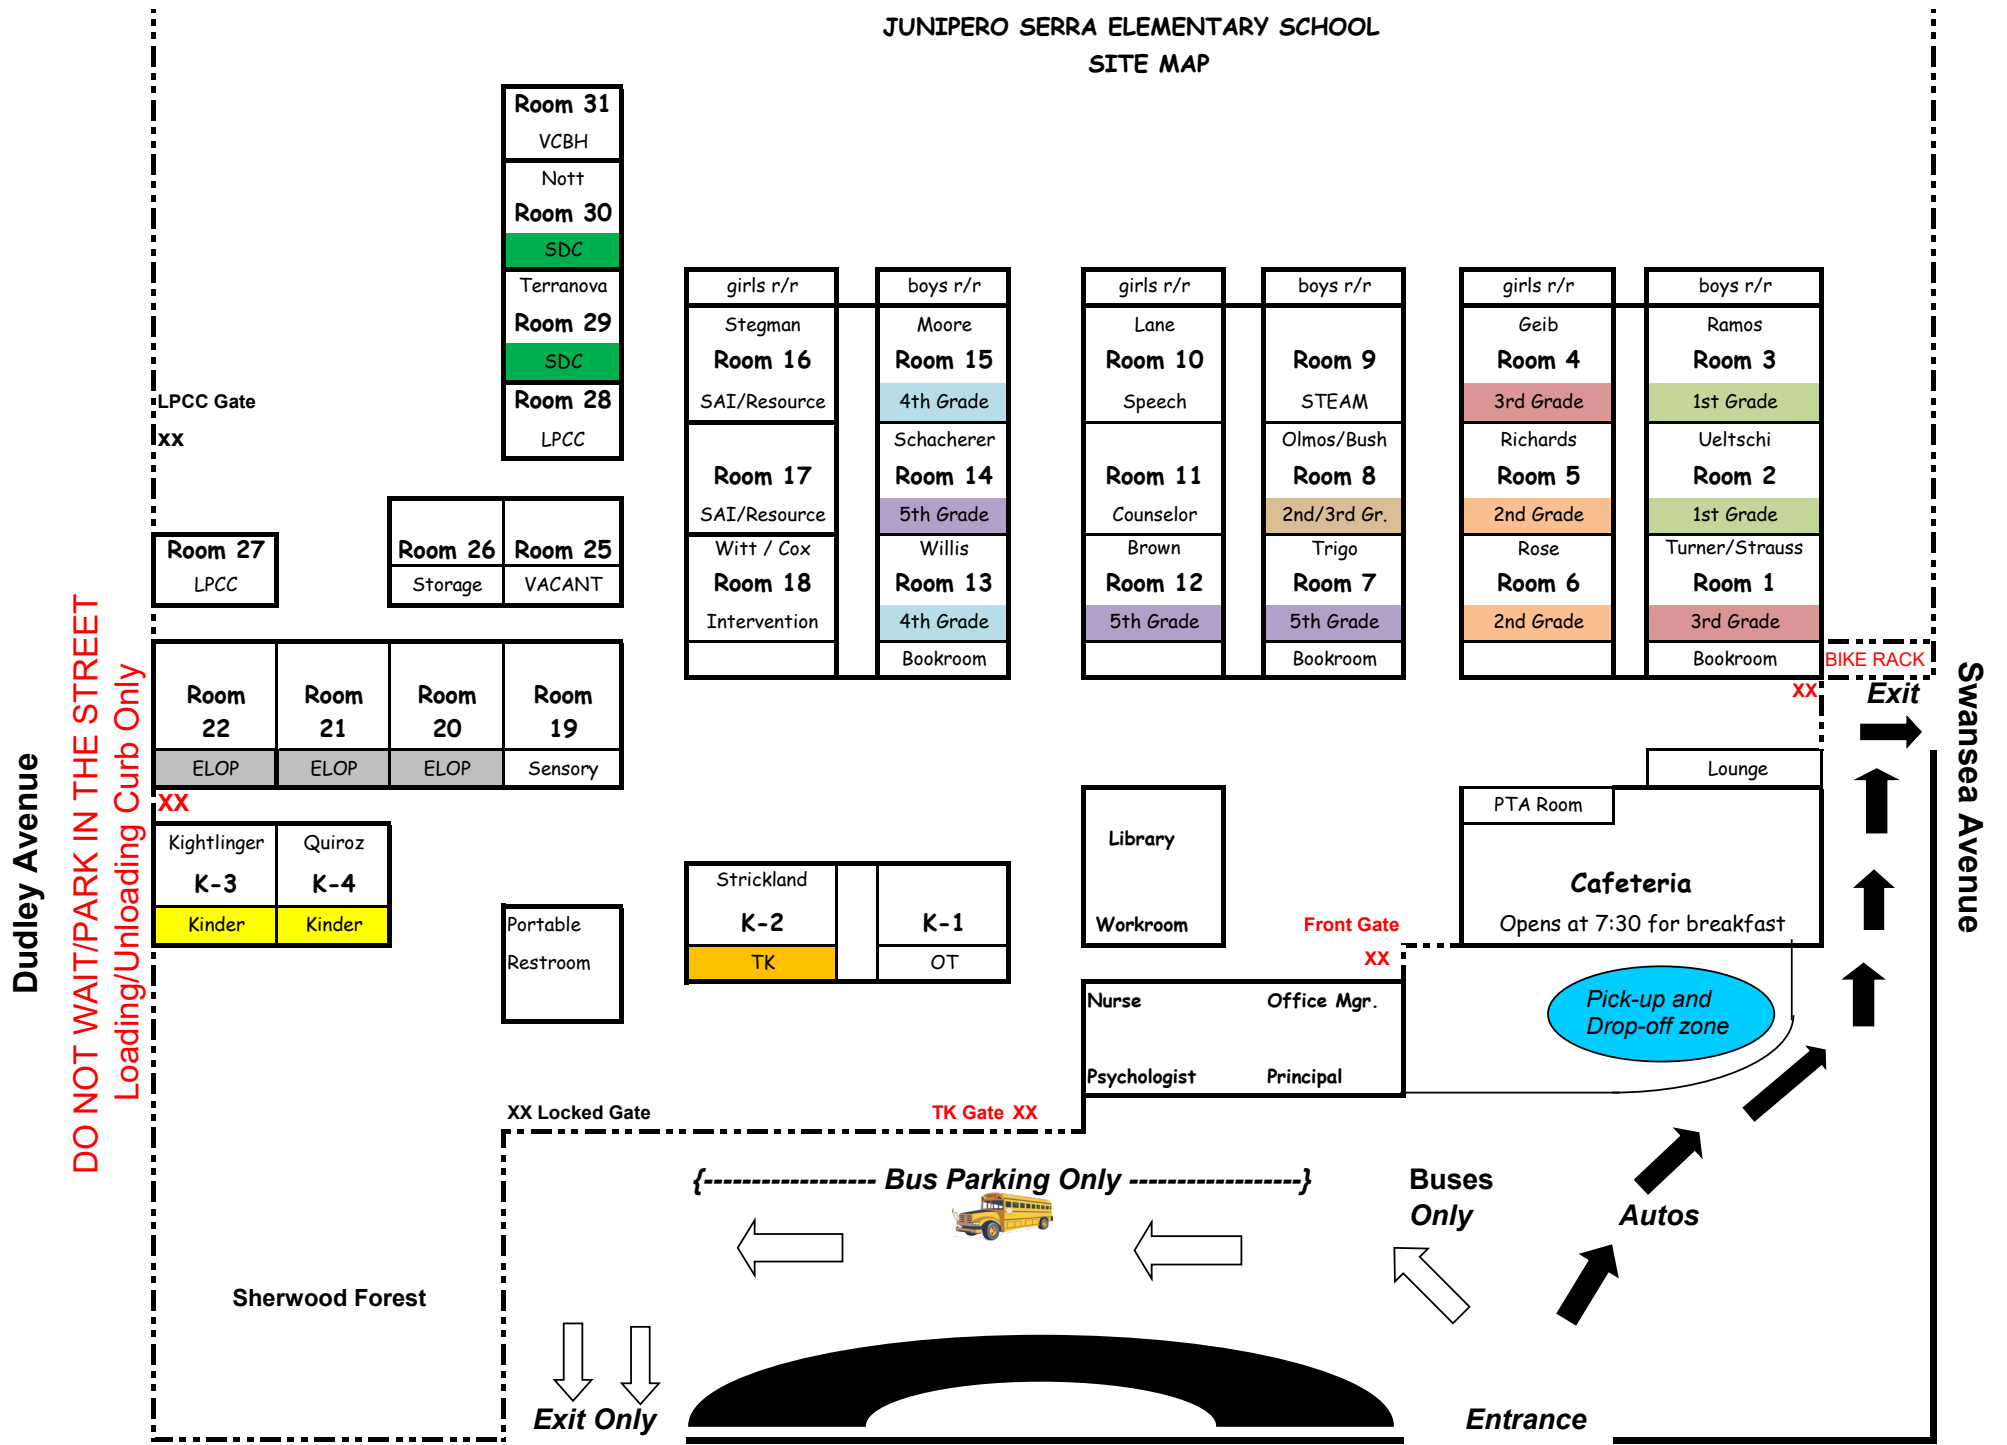

JUNIPERO SERRA ELEMENTARY SCHOOL SITE MAP

8880 Halifax Street, Ventura, CA 93004

DO NOT WAIT/PARK IN THE STREET
Loading/Unloading Curb Only

Dudley Avenue

Swansea Avenue

Sherwood Forest

Exit Only

Buses Only

Autos

Entrance

Exit

BIKE RACK

Front Gate
XX

TK Gate XX

XX Locked Gate

LPPCC Gate

XX

XX

XX