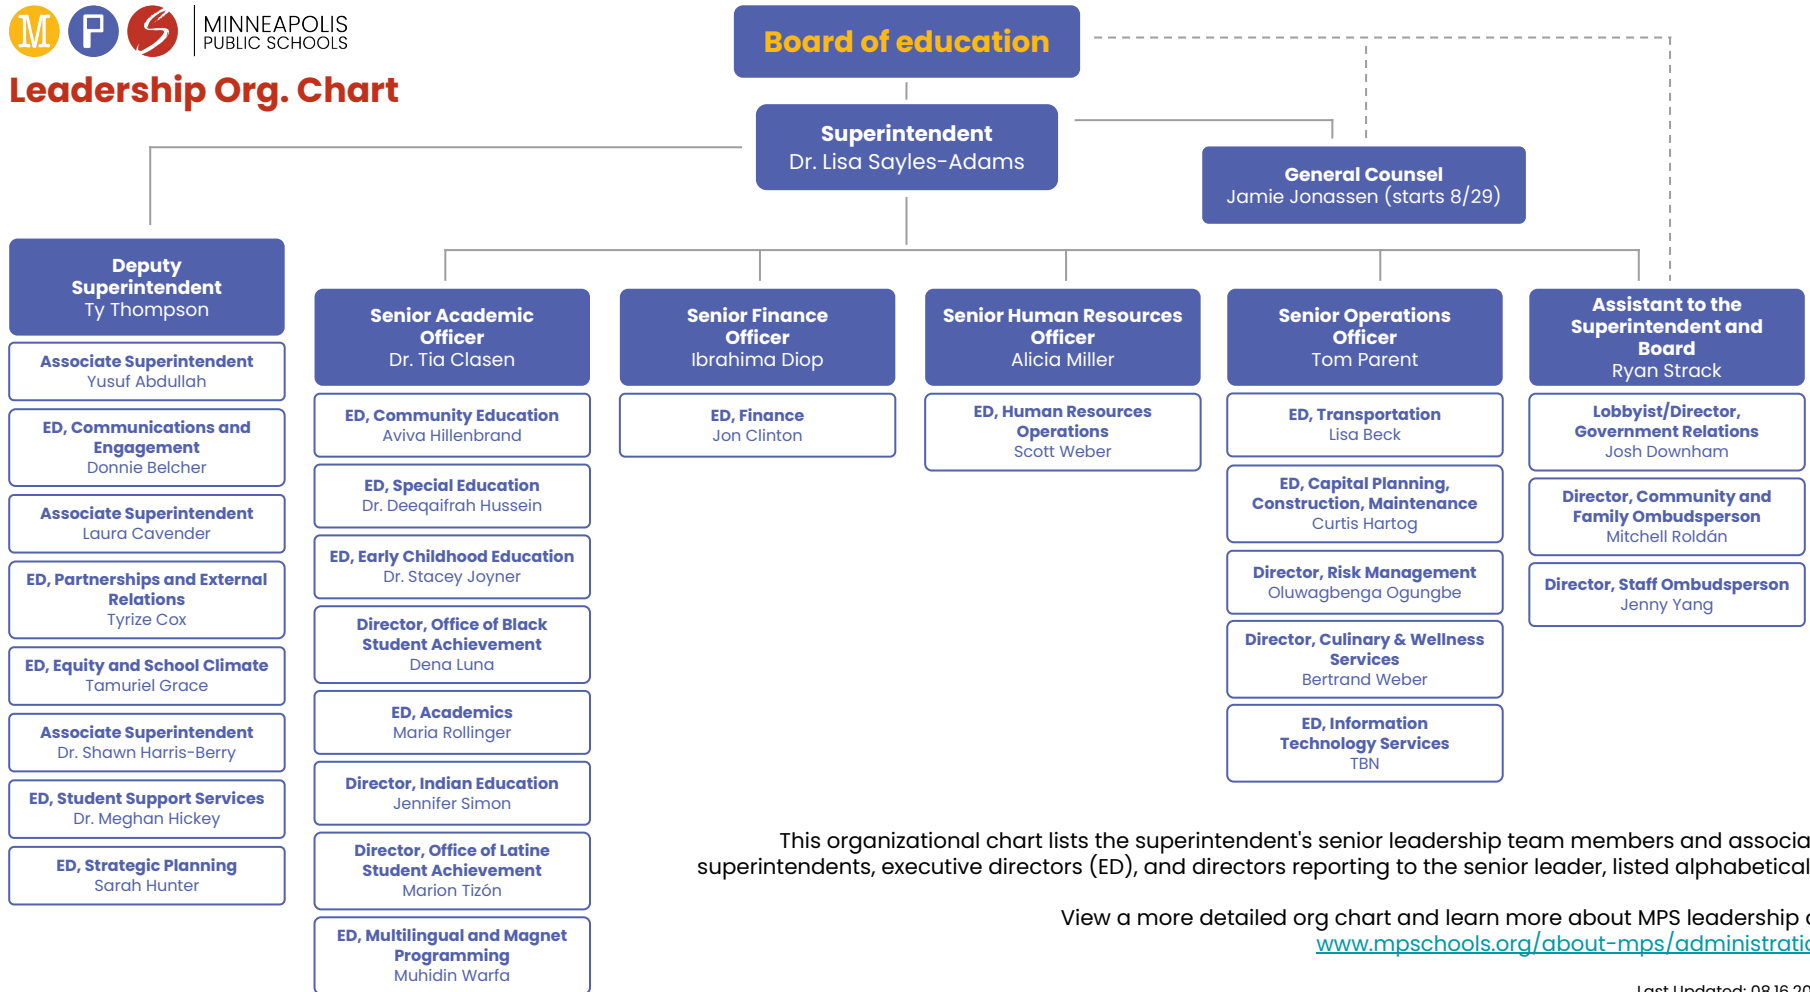

Leadership Org. Chart

This organizational chart lists the superintendent's senior leadership team members and associate superintendents, executive directors (ED), and directors reporting to the senior leader, listed alphabetically.

View a more detailed org chart and learn more about MPS leadership at: www.mpschools.org/about-mps/administration