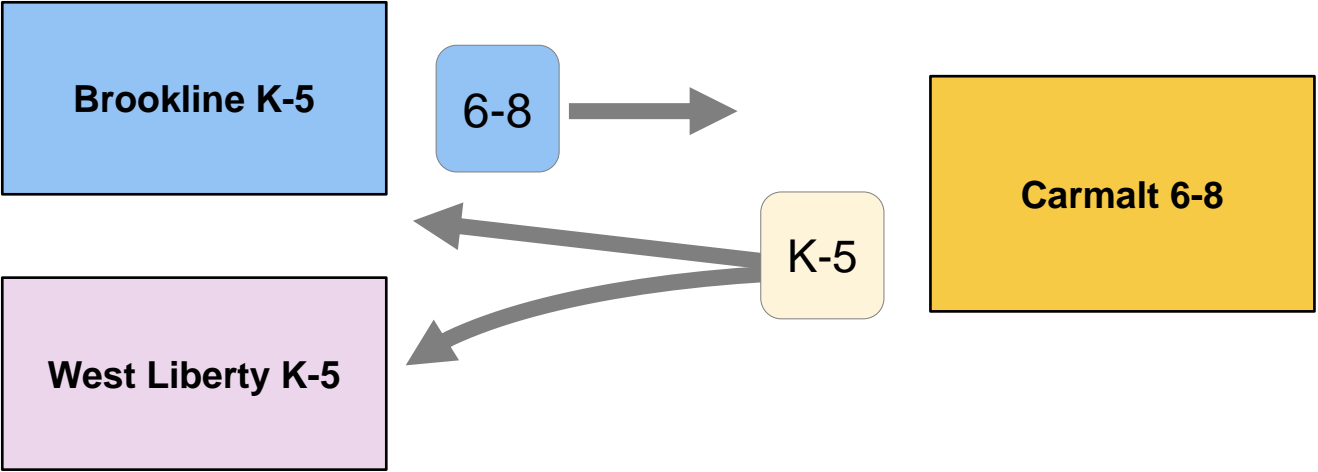

Change all grade configurations to K-5, 6-8 and 9-12

Key Considerations

Brookline becomes a K-5 and Carmalt becomes a 6-8 and the Carmalt magnet program is phased out

- Carmalt is less than 2.5 miles from both Brookline and West Liberty
- Carmalt has existing Lab space for 6-8 Science