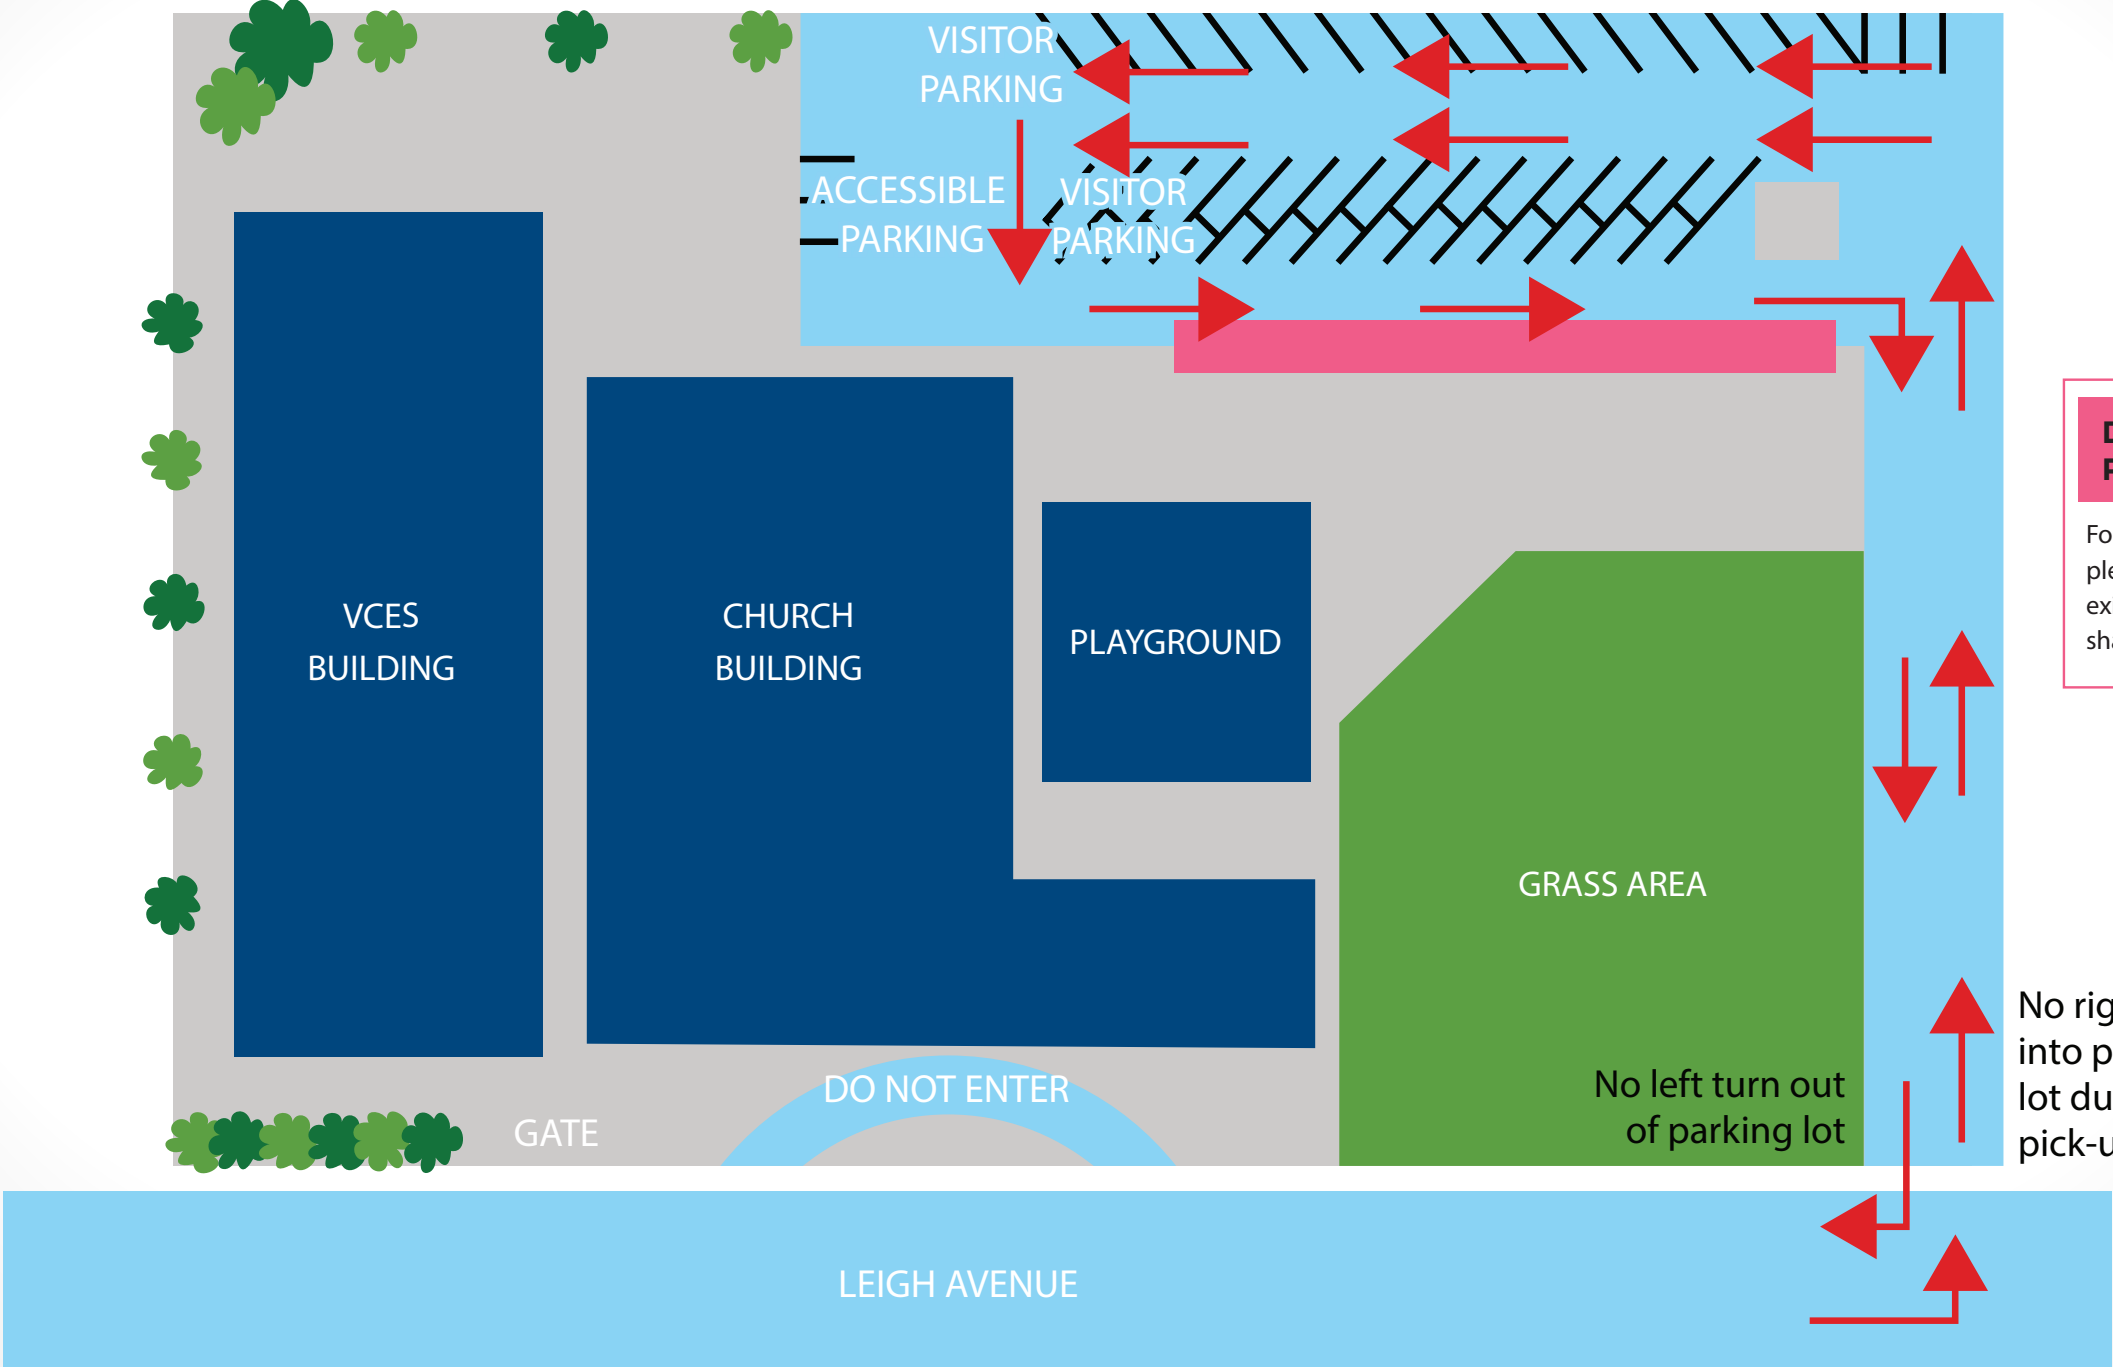

LEIGH CAMPUS MAP - ELEMENTARY

1450 Leigh Avenue, San Jose, CA 95125

"Do it heartily as to the Lord." Col. 3:23

DROP-OFF & PICK-UP AREAS
For drop off and pick up, please have your student exit anywhere in the pink shaded areas.

No left turn out of parking lot
No right turn into parking lot during pick-up