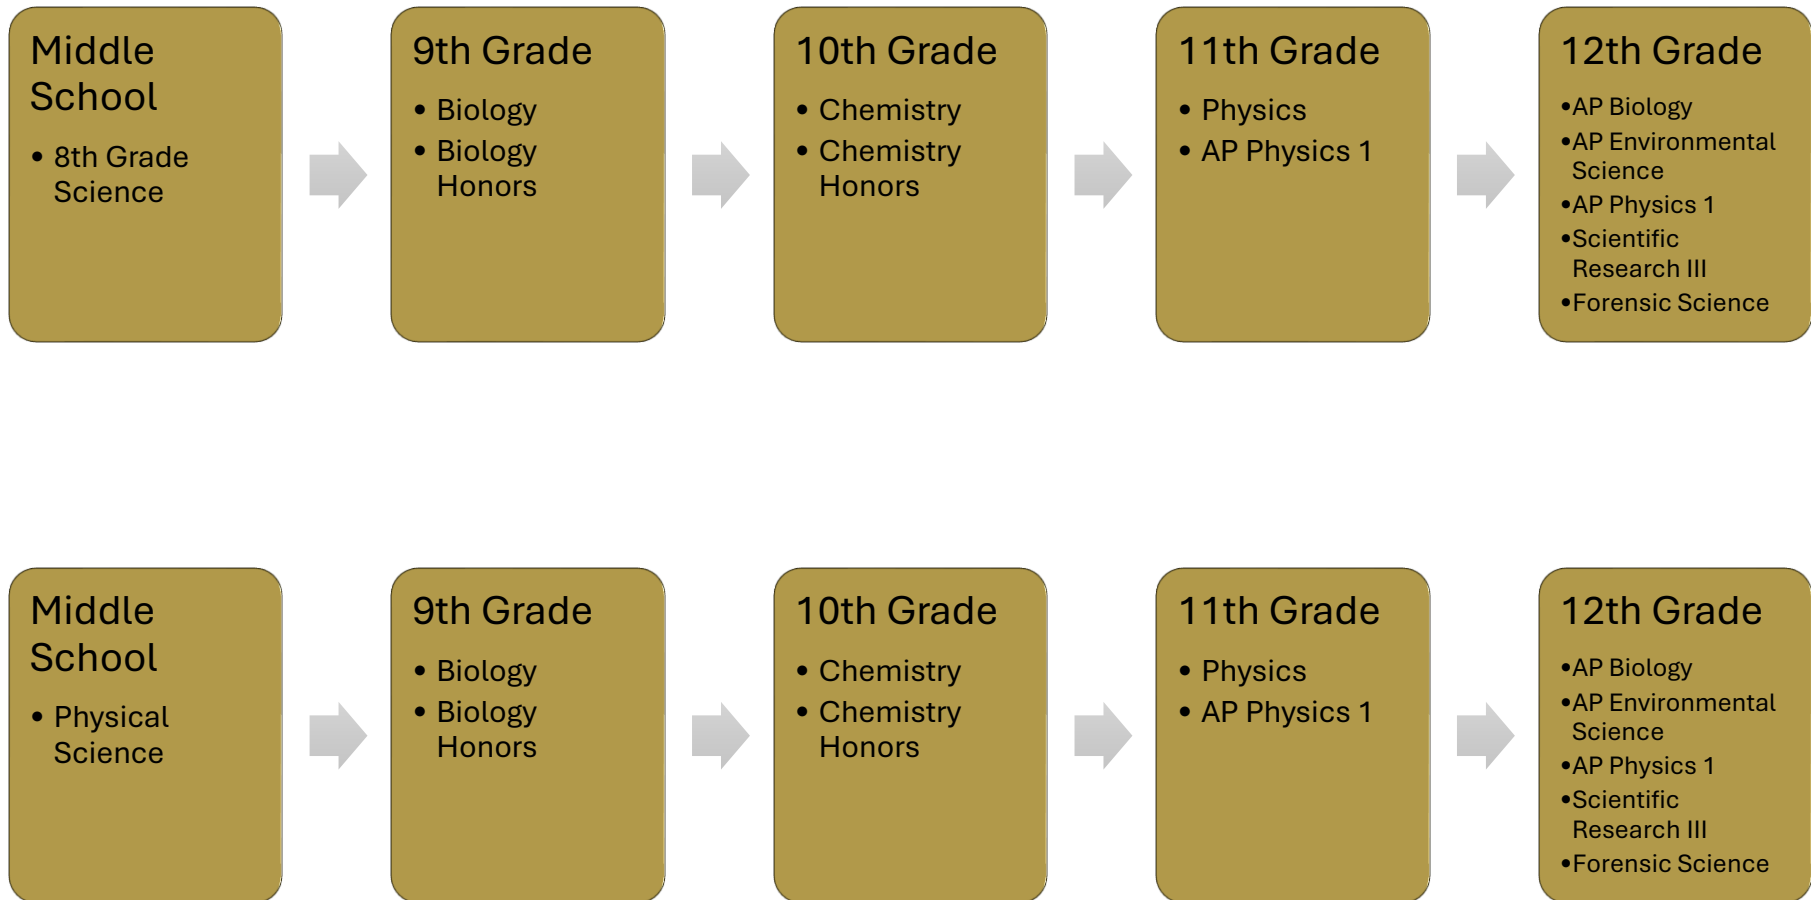

English Language Arts Progressions

- **ELA Elective Courses**
 - Journalism I / - Annual
 - Speech/Forensics I - Debate

Science Progressions

Mathematics Progressions

Middle School Students may decline Algebra: Concepts and Connections credit.

*Students will learn standards from Advanced Algebra: Concepts and Connections and AP Precalculus courses. Students will be eligible to earn credit in AP Precalculus and complete College Board AP Precalculus exam.

**The course is designed to meet the needs of students who will pursue careers which require linear algebra topics often associated with modern computer science.

Social Studies Progressions

Energy Progression