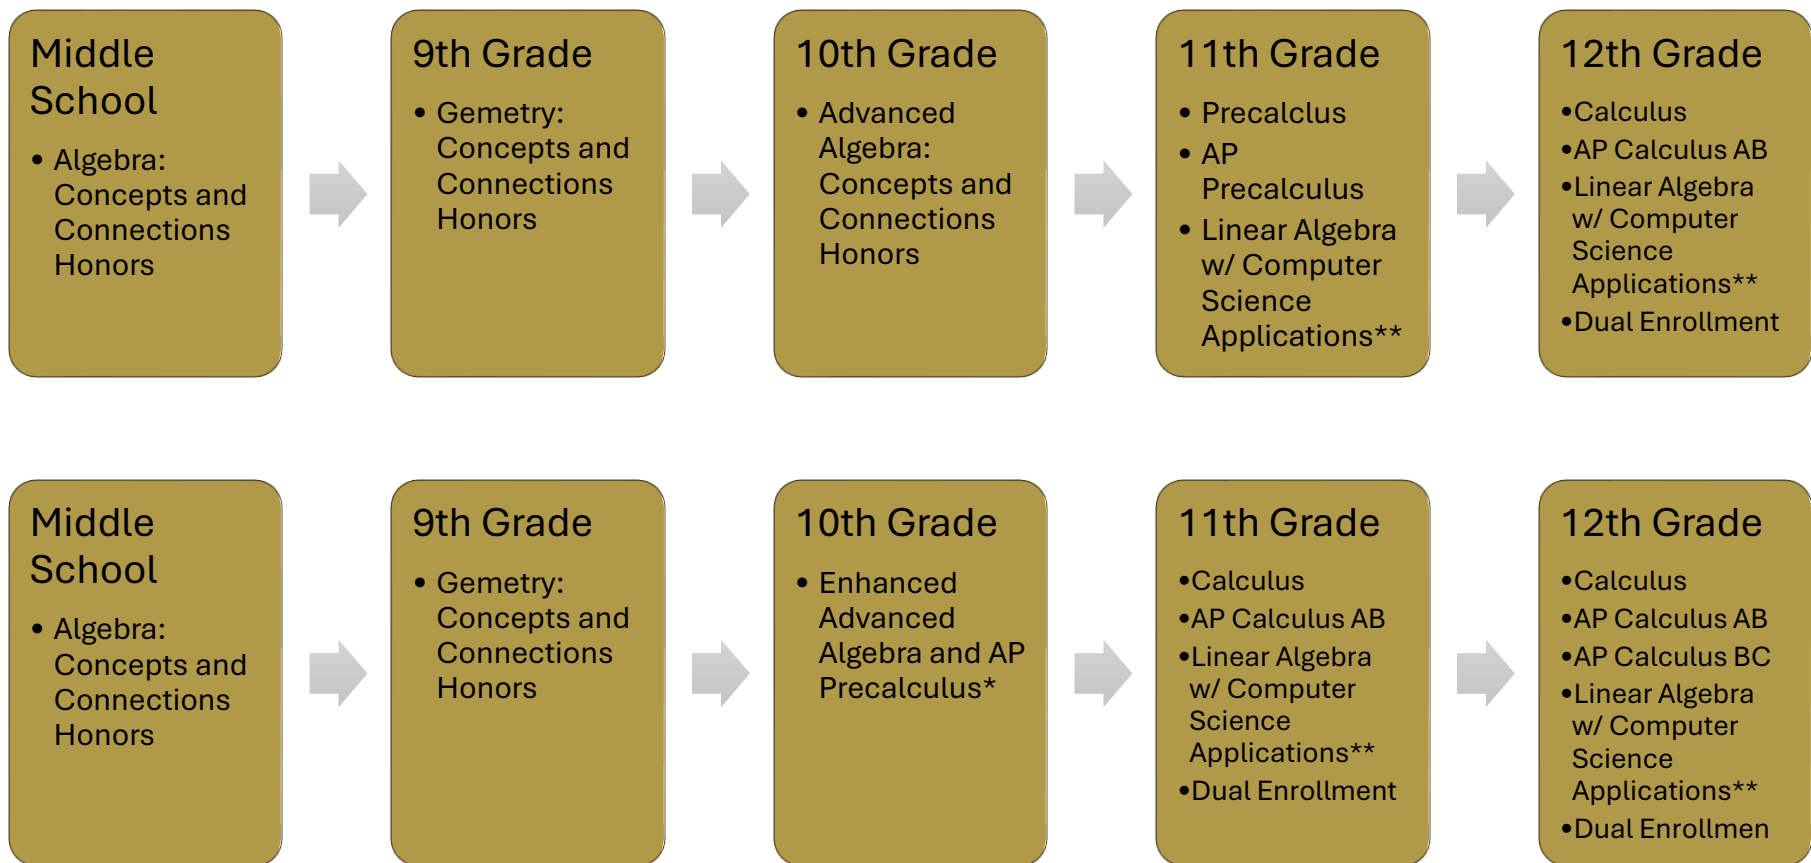

English Language Arts Progressions

- **ELA Elective Courses**
 - Journalism I / - Annual
 - Speech/Forensics I - Debate

Science Progressions

Mathematics Progressions

Middle School Students may decline Algebra: Concepts and Connections credit.

*Students will learn standards from Advanced Algebra: Concepts and Connections and AP Precalculus courses. Students will be eligible to earn credit in AP Precalculus and complete College Board AP Precalculus exam.

**The course is designed to meet the needs of students who will pursue careers which require linear algebra topics often associated with modern computer science.

Social Studies Progressions

Energy Progression