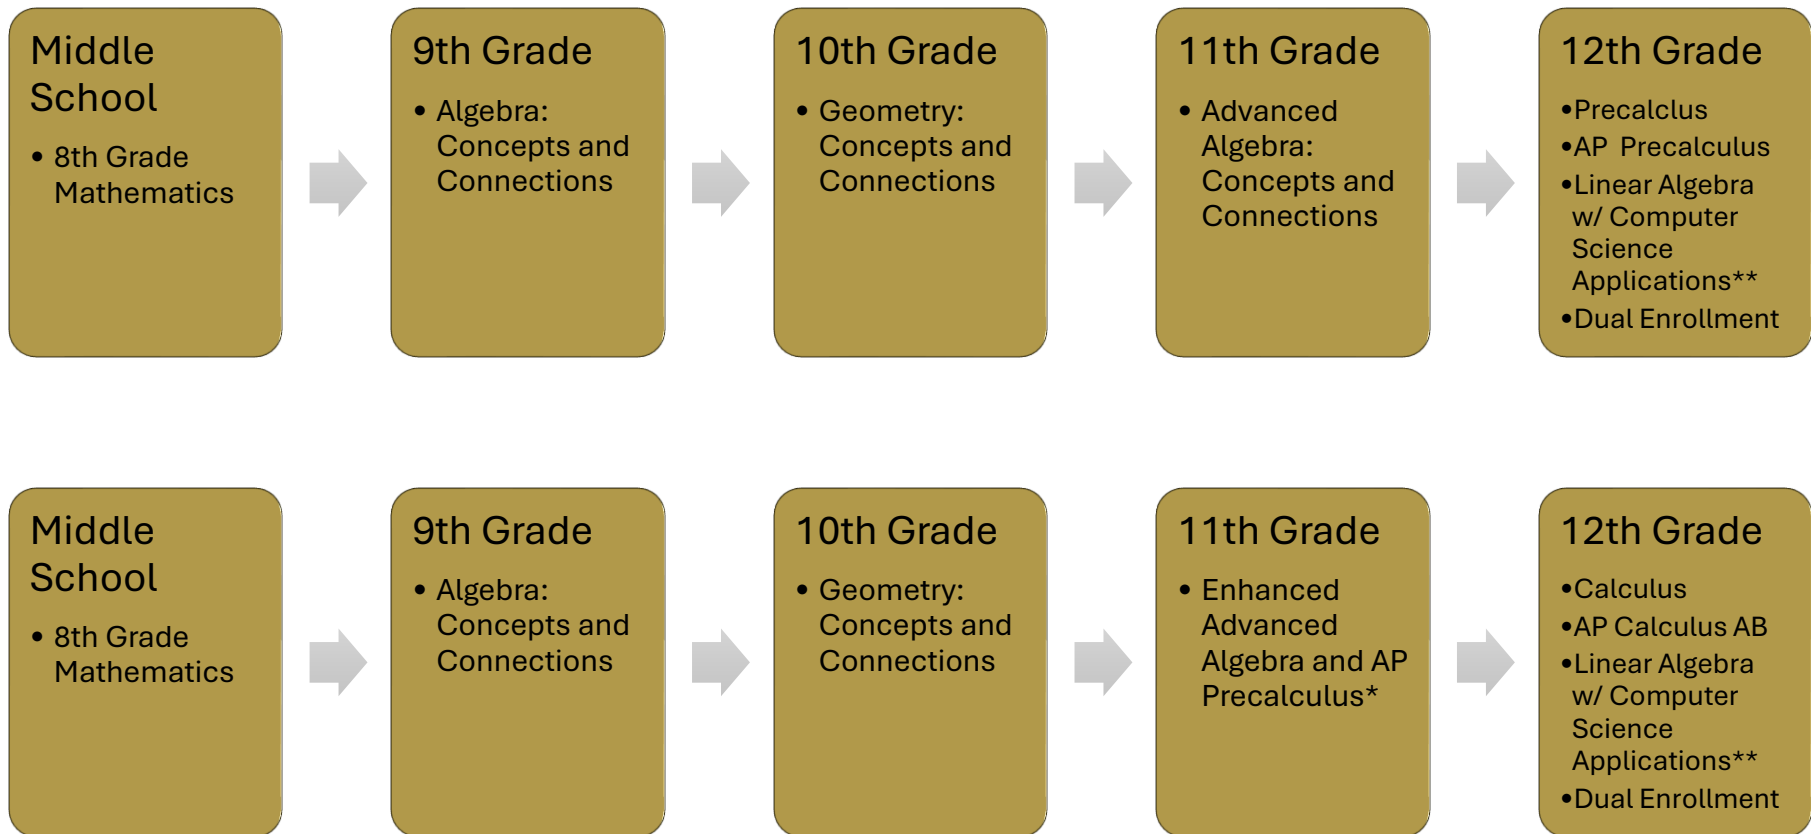

English Language Arts Progressions

- **ELA Elective Courses**
 - Journalism I / - Annual
 - Speech/Forensics I - Debate

Science Progressions

Mathematics Progressions

Middle School Students may decline Algebra: Concepts and Connections credit.

*Students will learn standards from Advanced Algebra: Concepts and Connections and AP Precalculus courses. Students will be eligible to earn credit in AP Precalculus and complete College Board AP Precalculus exam.

**The course is designed to meet the needs of students who will pursue careers which require linear algebra topics often associated with modern computer science.

Social Studies Progressions

Energy Progression