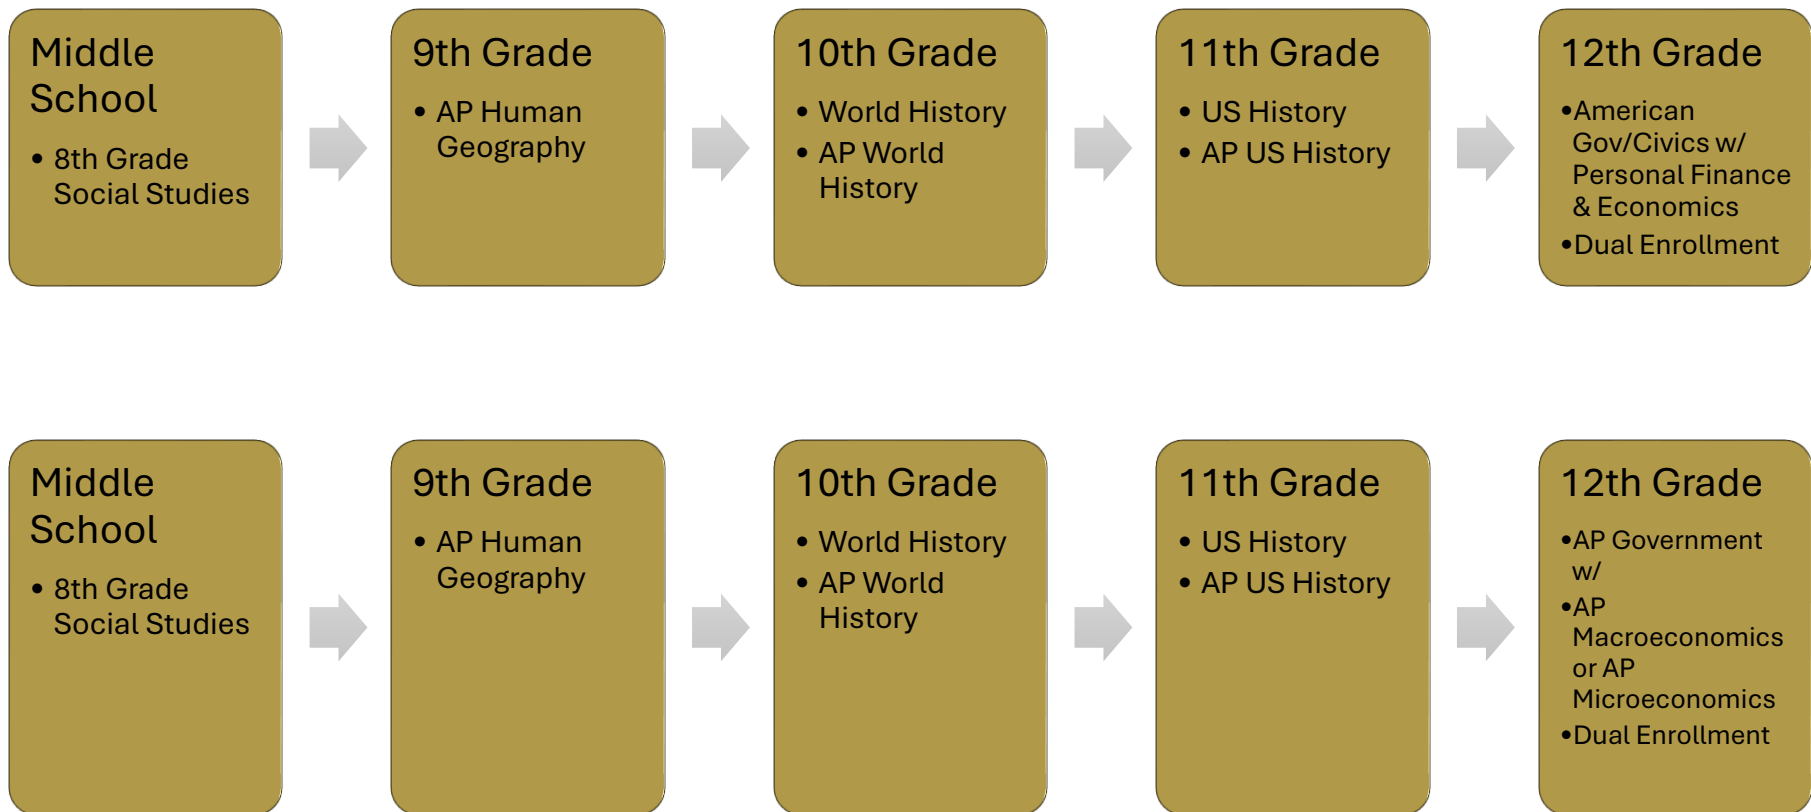

English Language Arts Progressions

- **ELA Elective Courses**
 - Journalism I / - Annual
 - Speech/Forensics I - Debate

Science Progressions

Mathematics Progressions

Middle School Students may decline Algebra: Concepts and Connections credit.

*Students will learn standards from Advanced Algebra: Concepts and Connections and AP Precalculus courses. Students will be eligible to earn credit in AP Precalculus and complete College Board AP Precalculus exam.

**The course is designed to meet the needs of students who will pursue careers which require linear algebra topics often associated with modern computer science.

Social Studies Progressions

Energy Progression