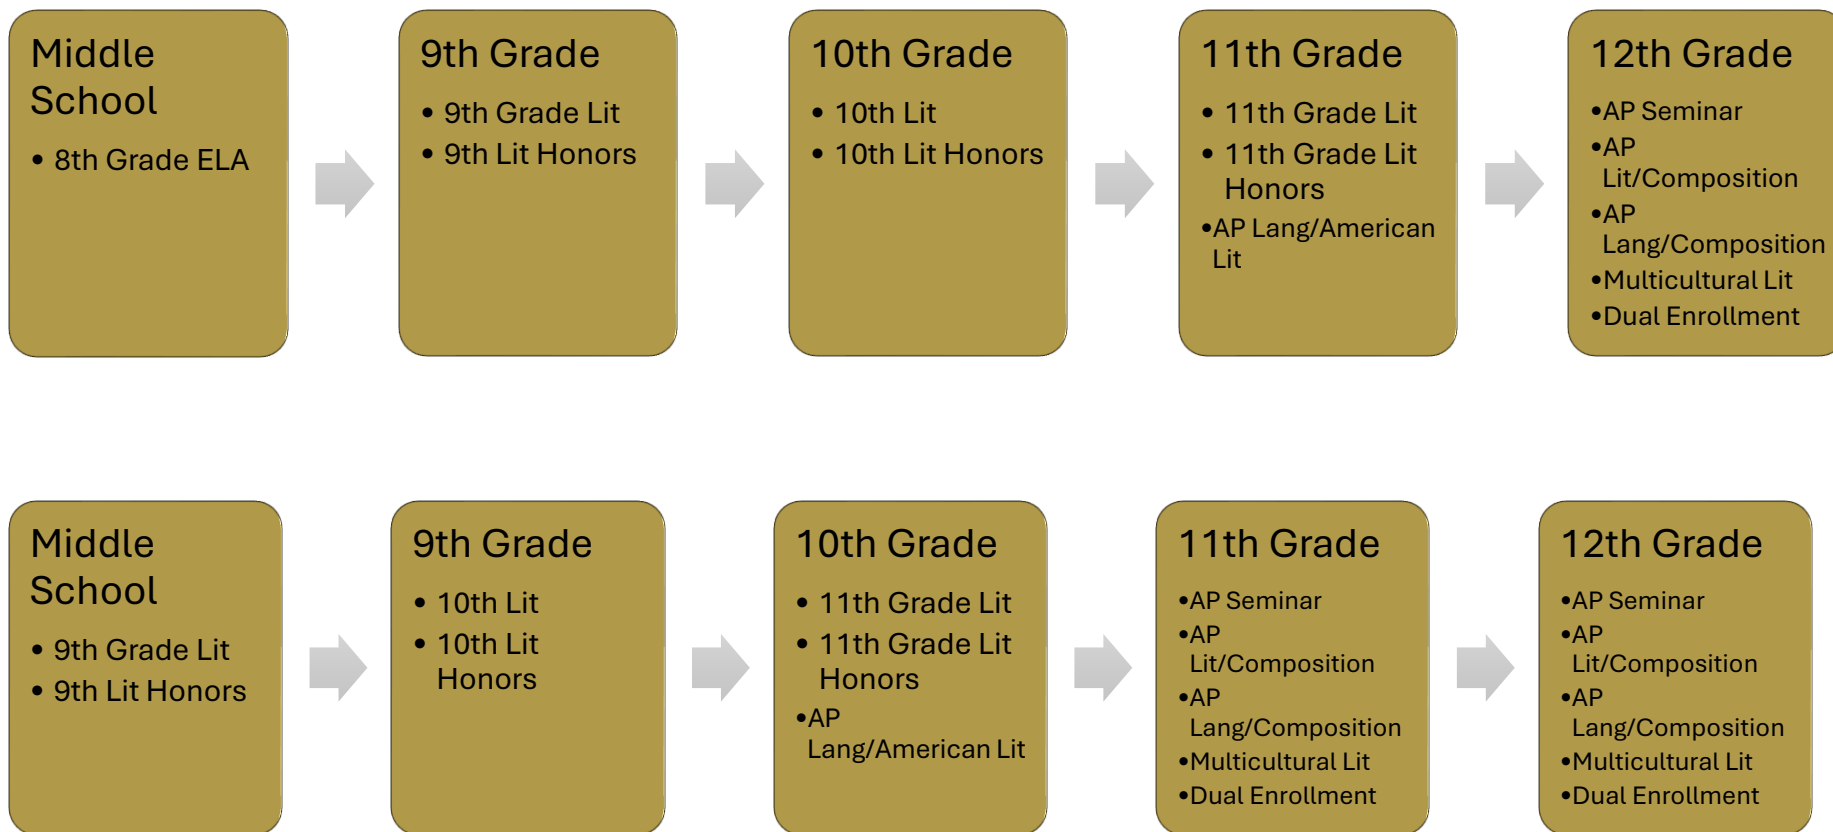

English Language Arts Progressions

- **ELA Elective Courses**
 - Journalism I / - Annual
 - Speech/Forensics I - Debate

Science Progressions

Mathematics Progressions

Middle School Students may decline Algebra: Concepts and Connections credit.

*Students will learn standards from Advanced Algebra: Concepts and Connections and AP Precalculus courses. Students will be eligible to earn credit in AP Precalculus and complete College Board AP Precalculus exam.

**The course is designed to meet the needs of students who will pursue careers which require linear algebra topics often associated with modern computer science.

Social Studies Progressions

Energy Progression