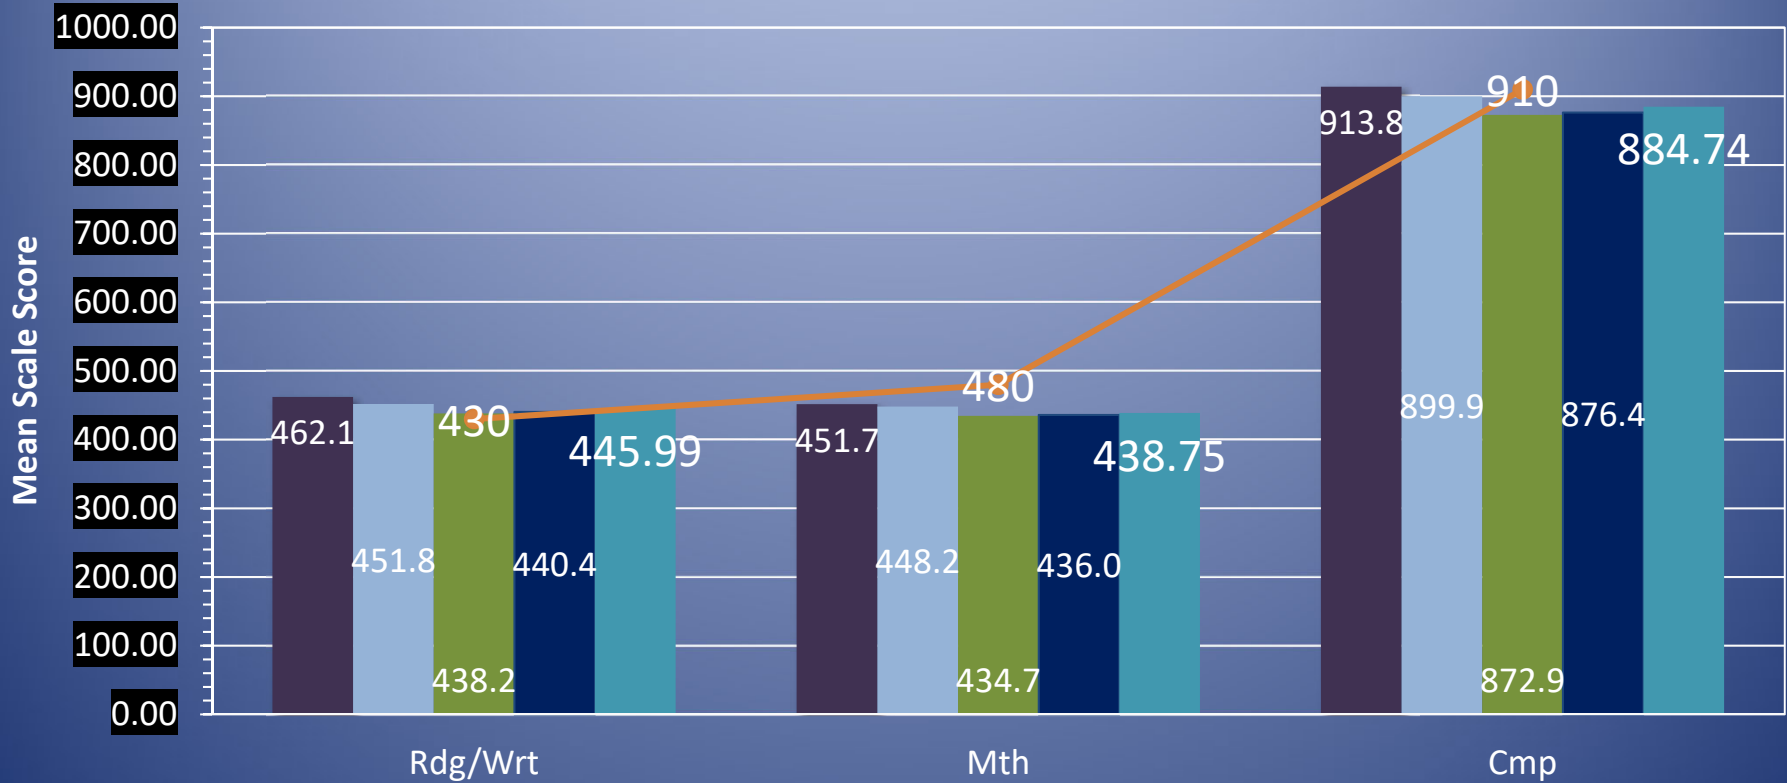

PSAT10 Test Results 2024 School Year

This is a nationally standardized test administered to all 10th graders for placement and predictability reference.

Mean Sophomore PSAT10 Scale Score - Overall

■ 2018
 ■ 2019
 ■ 2022
 ■ 2023
 ■ 2024
 —●— Benchmark

Class Of:	Test YR	Rdg/Wrt	Math	Composite	#Tested
2021	2018/19	451.78	448.16	899.93	462
2024	2021/22	438.20	434.74	872.94	483
2025	2022/23	440.44	435.98	876.42	452
2026	2023/24	445.99	438.75	884.74	442