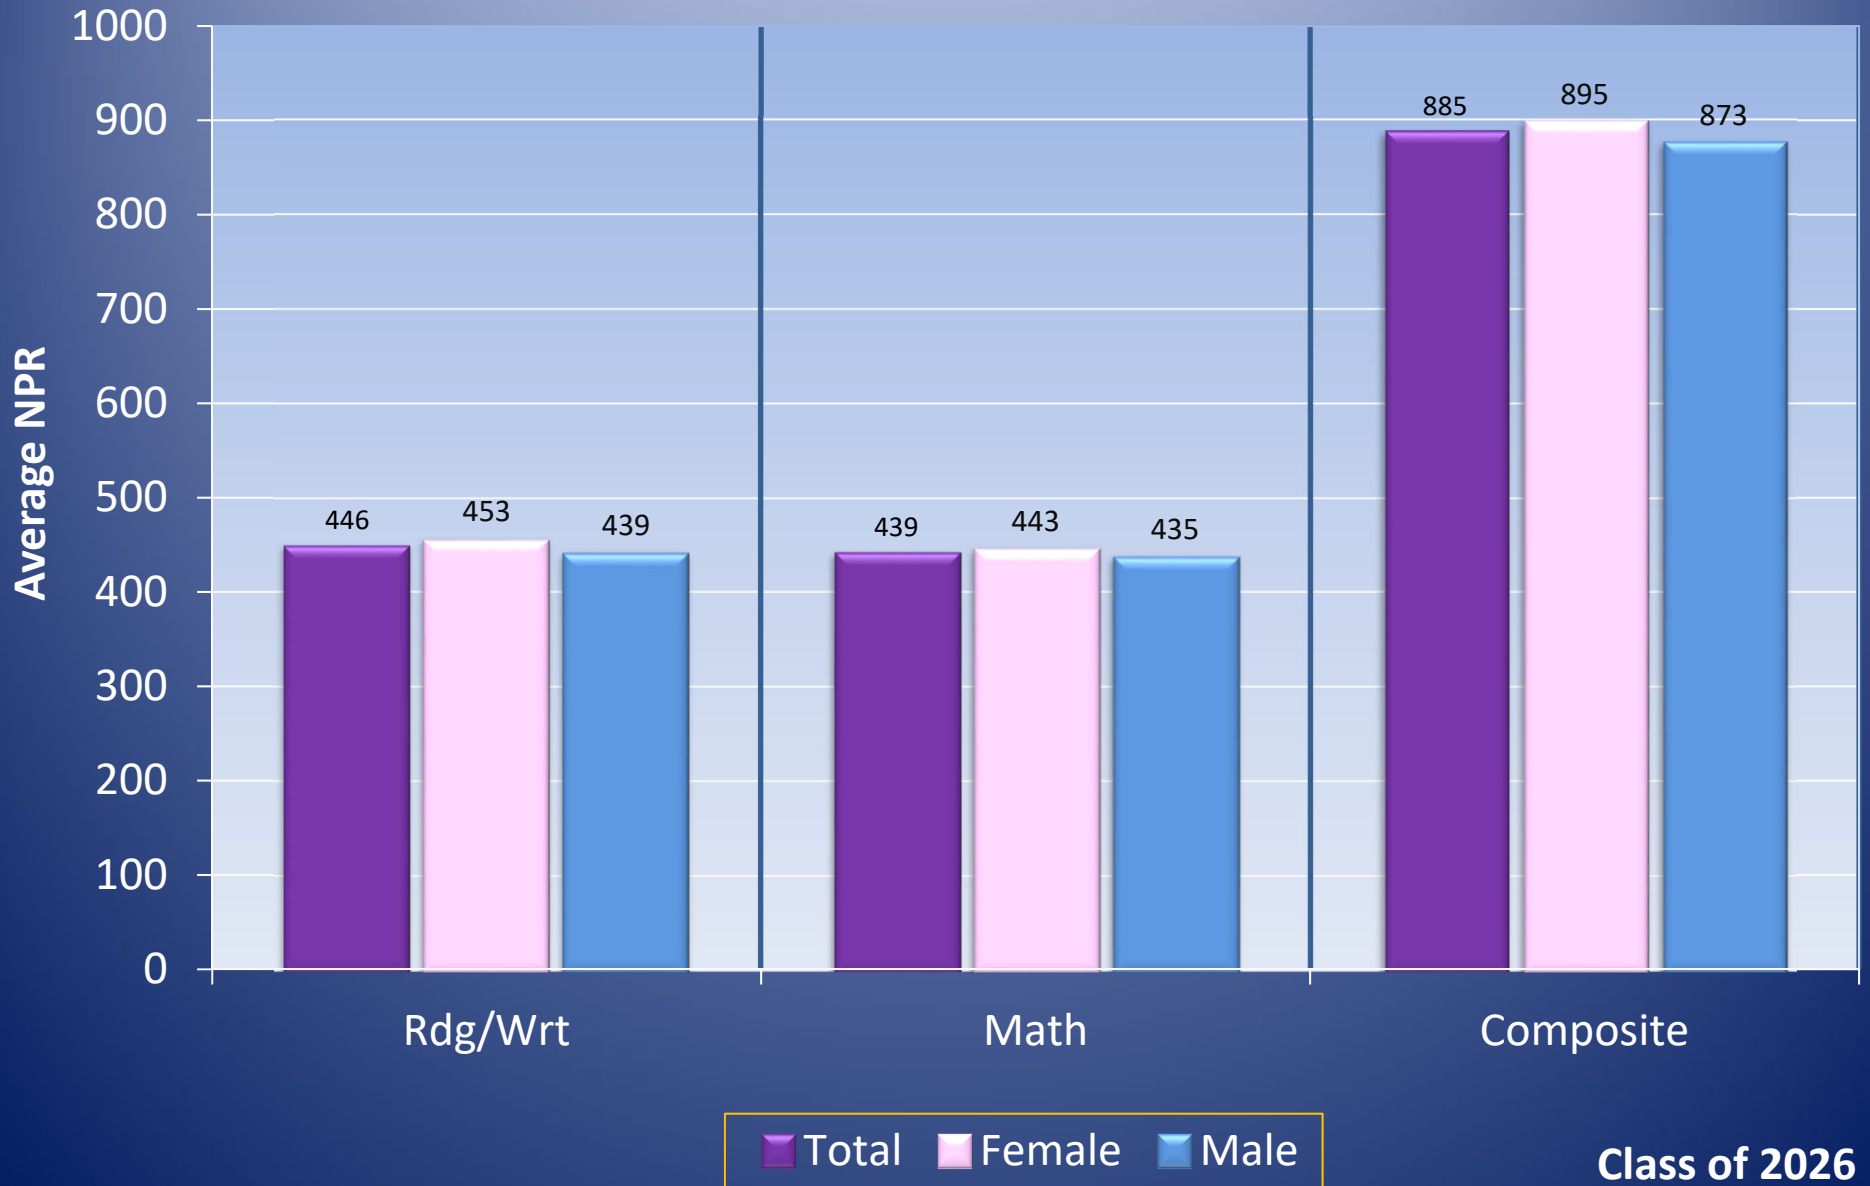

Average Sophomore PSAT Scores - Overall

By Gender

Class of 2026