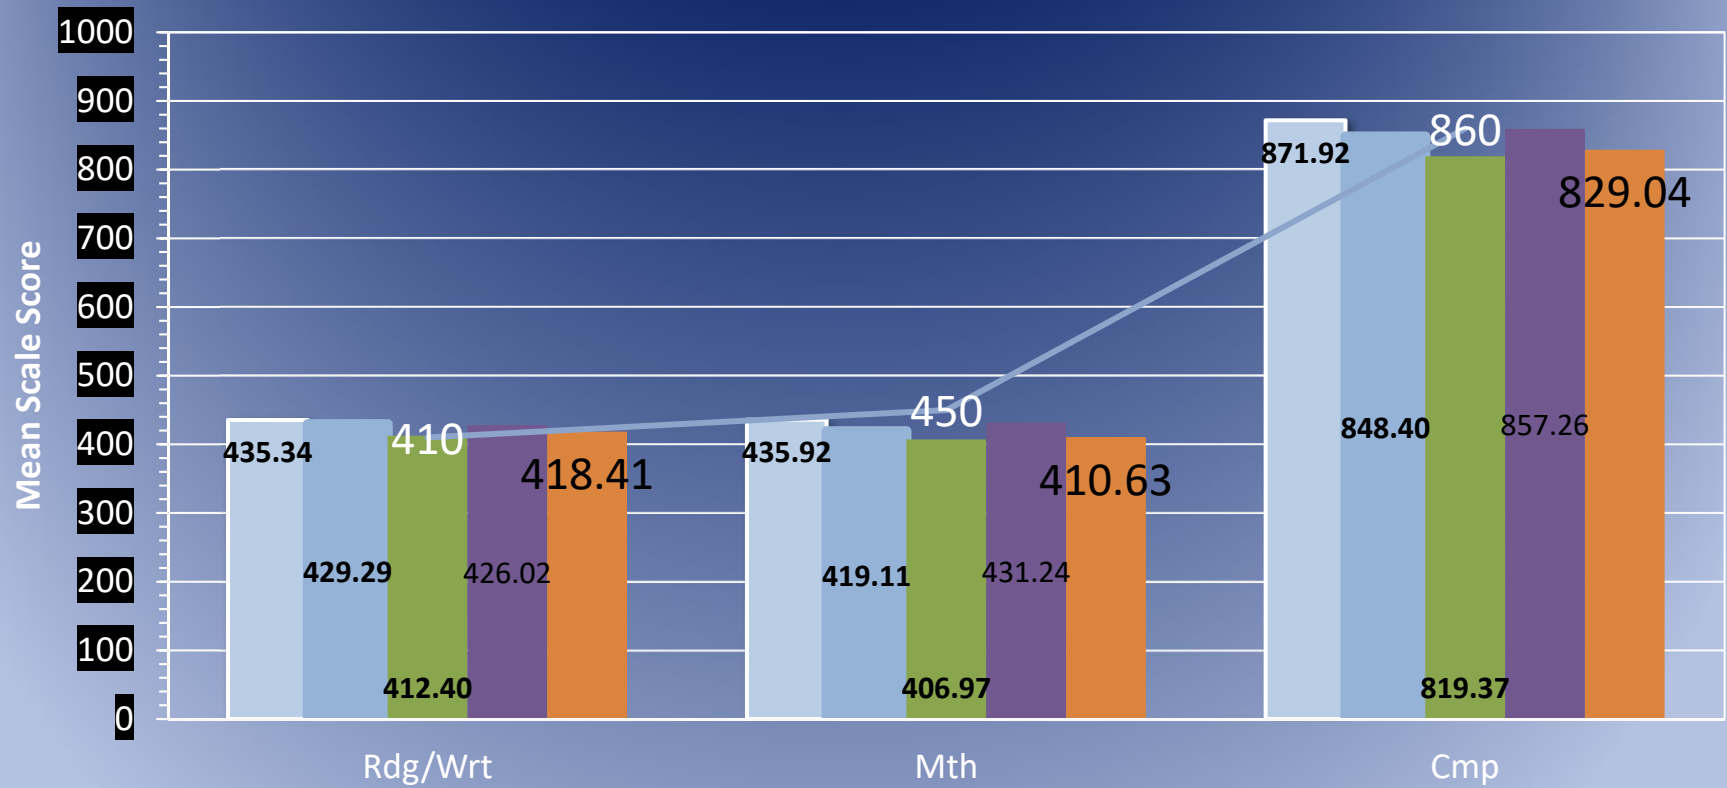

PSAT Test Results 2024 School Year

This is a nationally standardized test administered to all 9th graders for placement and predictability reference.

Mean Freshman PSAT Scale Score - Overall

█ 2018
 █ 2019
 █ 2022
 █ 2023
 █ 2024
 — Benchmark

Class Of:	Test Yr	RDG/WRT	MTH	COMP	#TESTED
2022	2018/19	429.29	419.11	848.4	505
2025	2021/22	412.4	406.97	819.37	509
2026	2022/23	426.02	431.21	857.26	491
2027	2023/24	418.41	410.63	829.04	429

Community High School 94