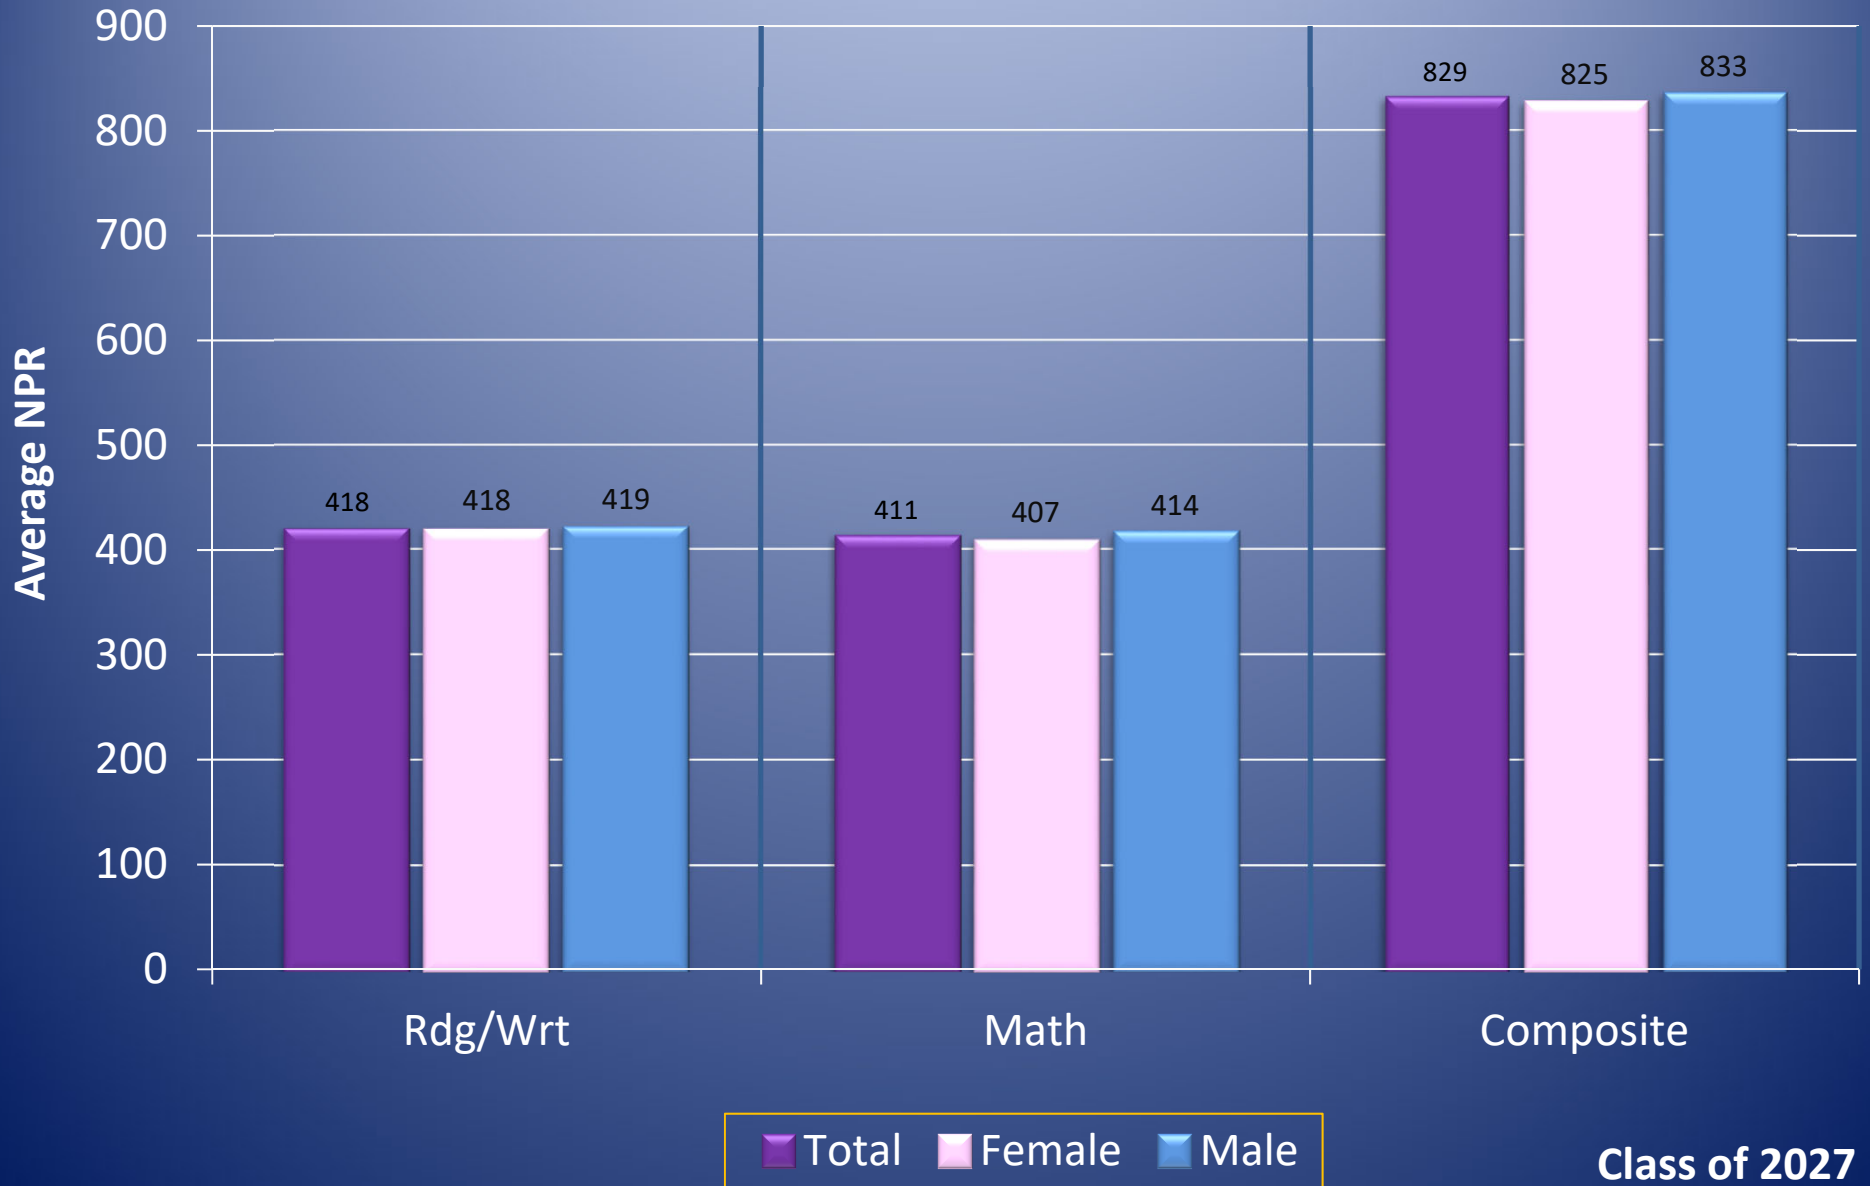

Average Freshman Grade PSAT Scores - Overall

By Gender

Class of 2027