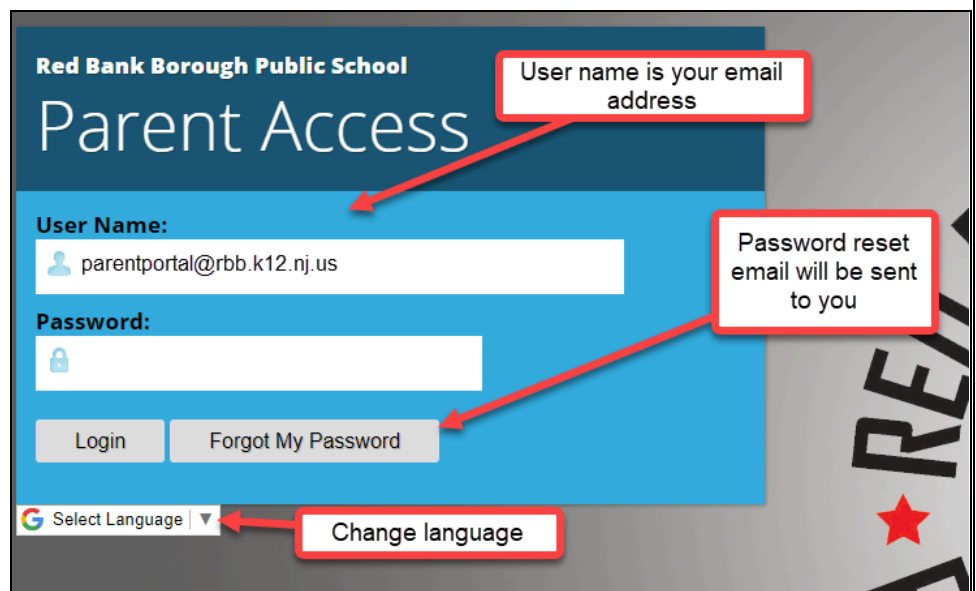

STUDENTS MUST HAVE WIFI ACCESSIBILITY

If you are in need of WiFi, visit www.xfinity.com/learn/internet-service/internet-essentials.

Remind is a FREE communication tool that makes it easy to stay involved. You'll be able to receive and send messages on any device—even a simple text from your phone! Official accounts have been created for all staff and families.

FAMILY COMMUNICATION