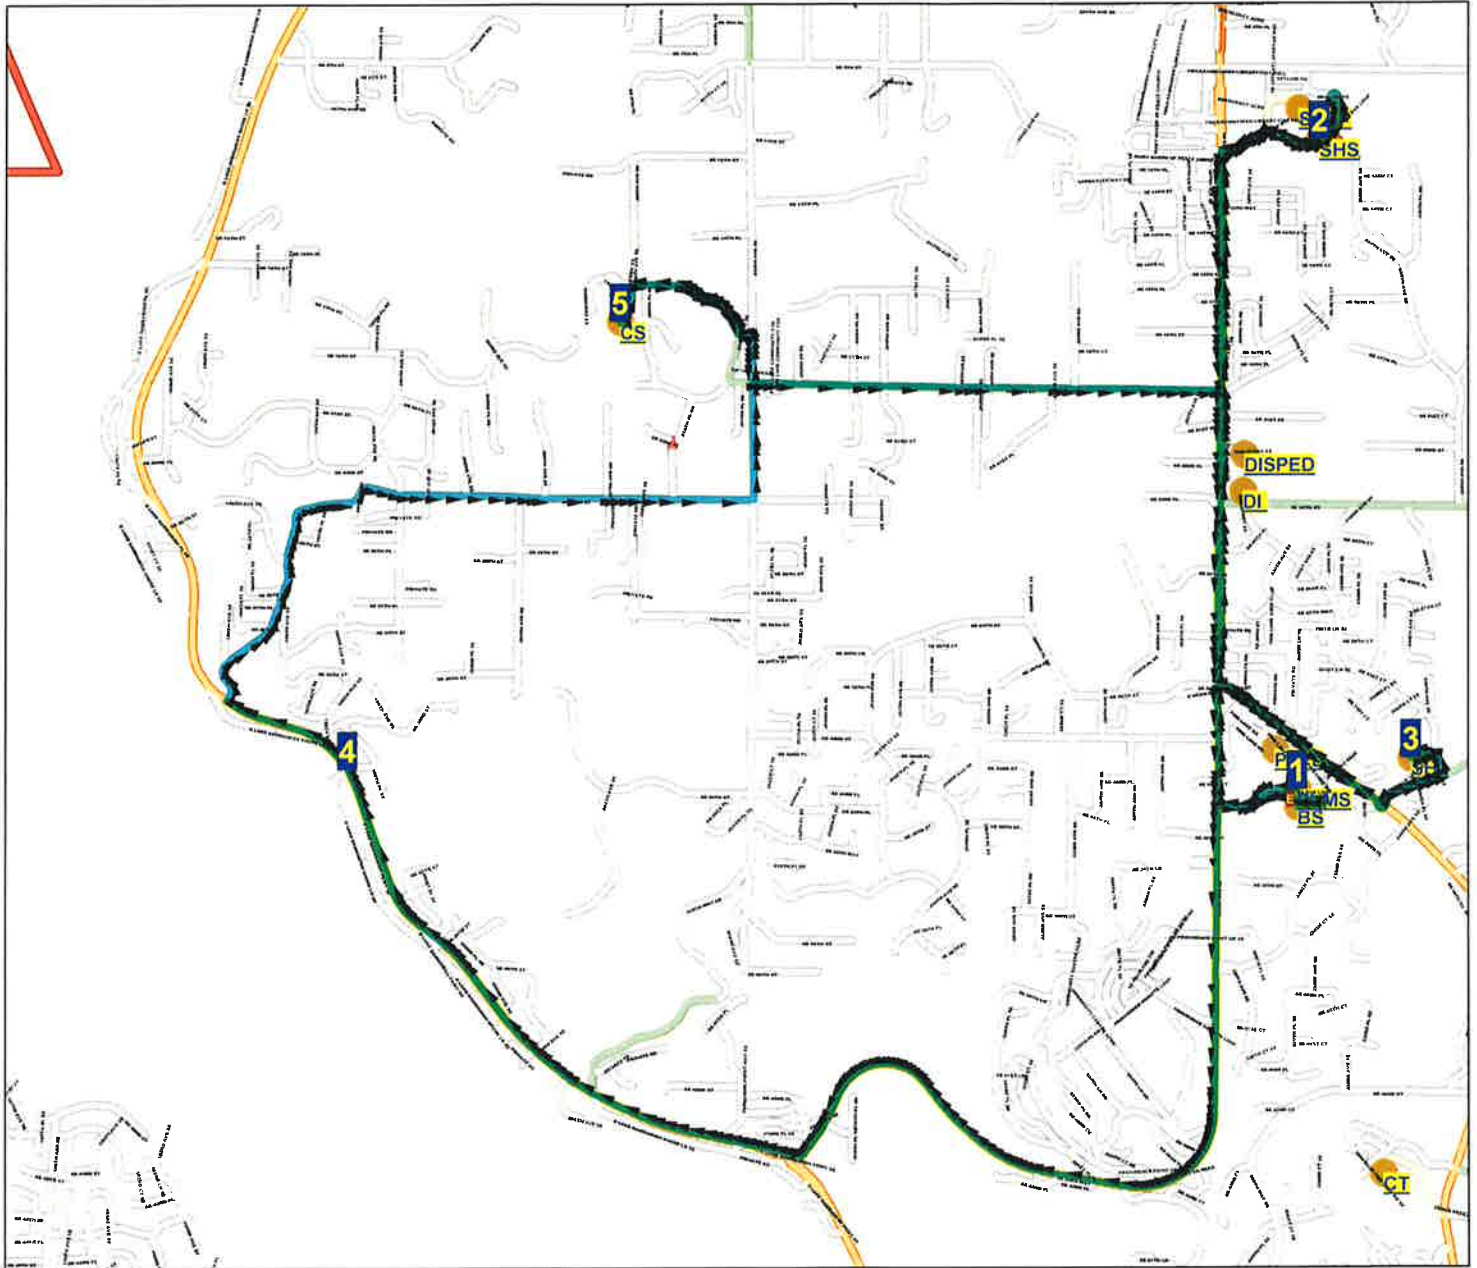

### Issaquah School District 411 Route Map

Route: **146 EDA**  
Vehicle: **127**  
Anchor: **PLMS**  
Depart Time: **4:25 PM**  
Dropoffs: **0**  
Distance: **13.54 mi.**

Desc: **PL/SK EDA 10 PLATEAU**  
Driver:  
Max Load: **0**  
End Time: **5:10 PM**  
Transfers On: **0**  
Transfers Off: **0**  
Days: **MTWH Display Day:M**