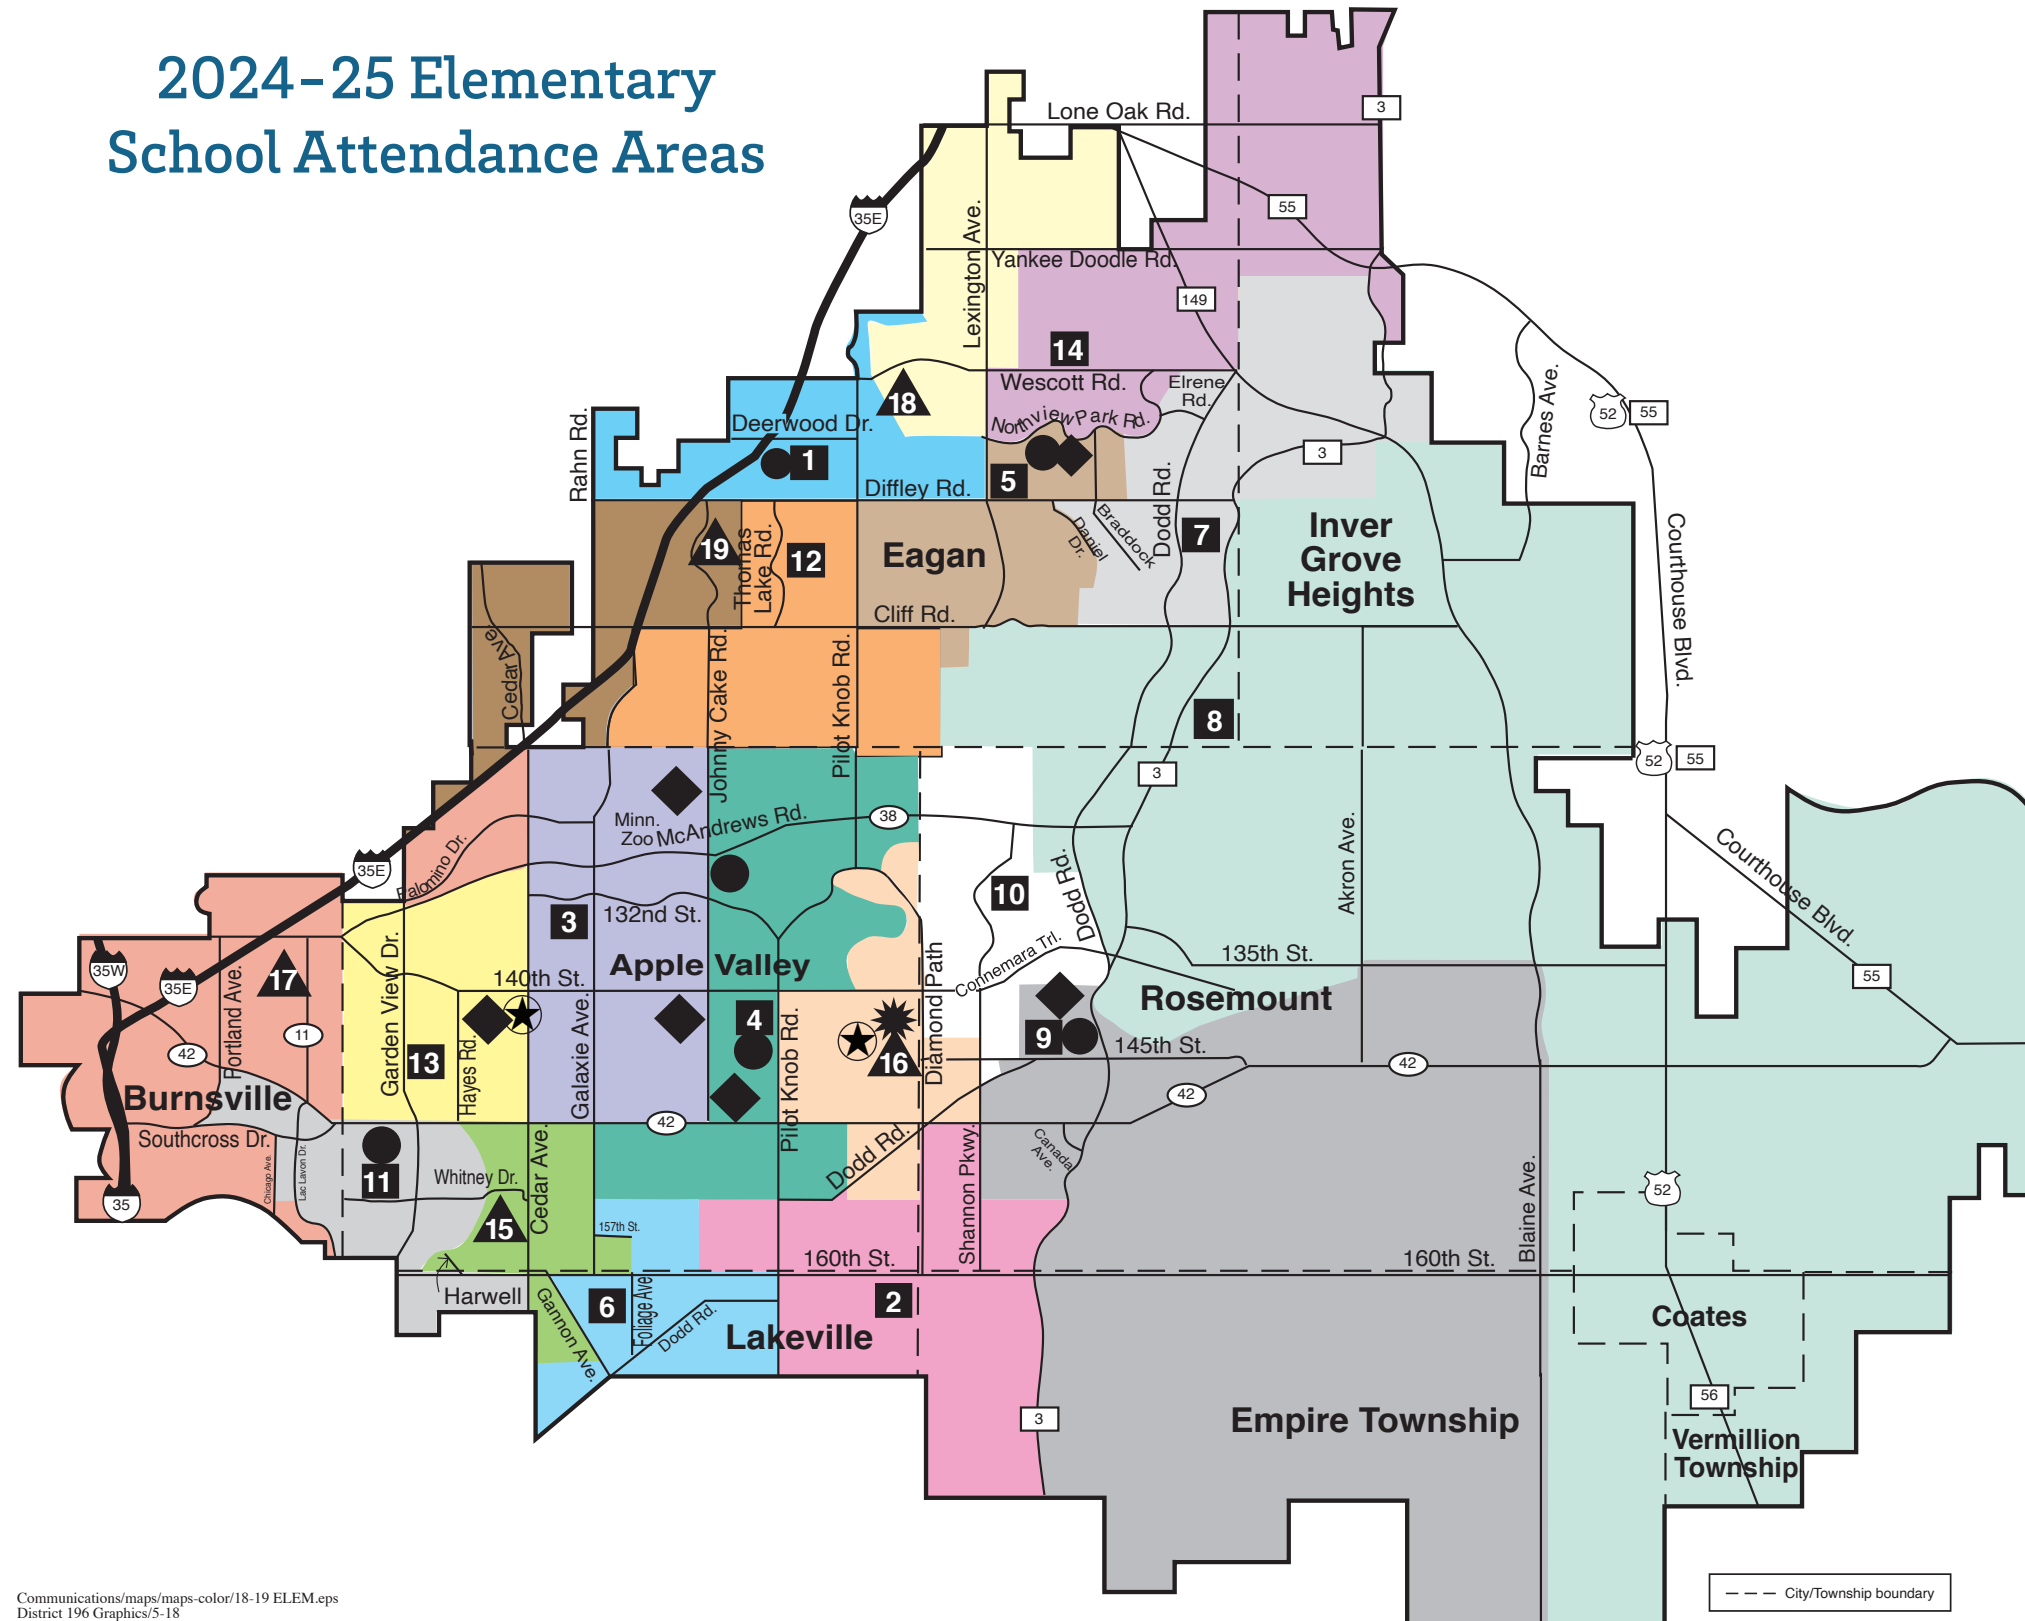

DISTRICT 196
One District. Infinite Possibilities.

Rosemount
Apple Valley
Eagan
Public Schools

2024-25 Elementary School Attendance Areas

Elementary Schools

- 1 Deerwood
- 2 East Lake
- 3 Greenleaf
- 4 Highland
- 5 Northview
- 6 Parkview
- 7 Pinewood
- 8 Red Pine
- 9 Rosemount
- 10 Shannon Park
- 11 Southview
- 12 Thomas Lake
- 13 Westview
- 14 Woodland

Elementary Magnet Schools

- 15 Cedar Park Science, Tech., Engineering and Math (STEM) School
- 16 Diamond Path School of International Studies
- 17 Echo Park School of Leadership, Engineering and Technology
- 18 Glacier Hills School of Arts and Science
- 19 Oak Ridge School of Leadership, Environmental and Health Sciences

Communications/maps/maps-color/18-19 ELEM.eps
District 196 Graphics/5-18

To determine the attendance area school for a specific property address, go to https://excensus-guidek12.net/rosemountmn/school_search/current/