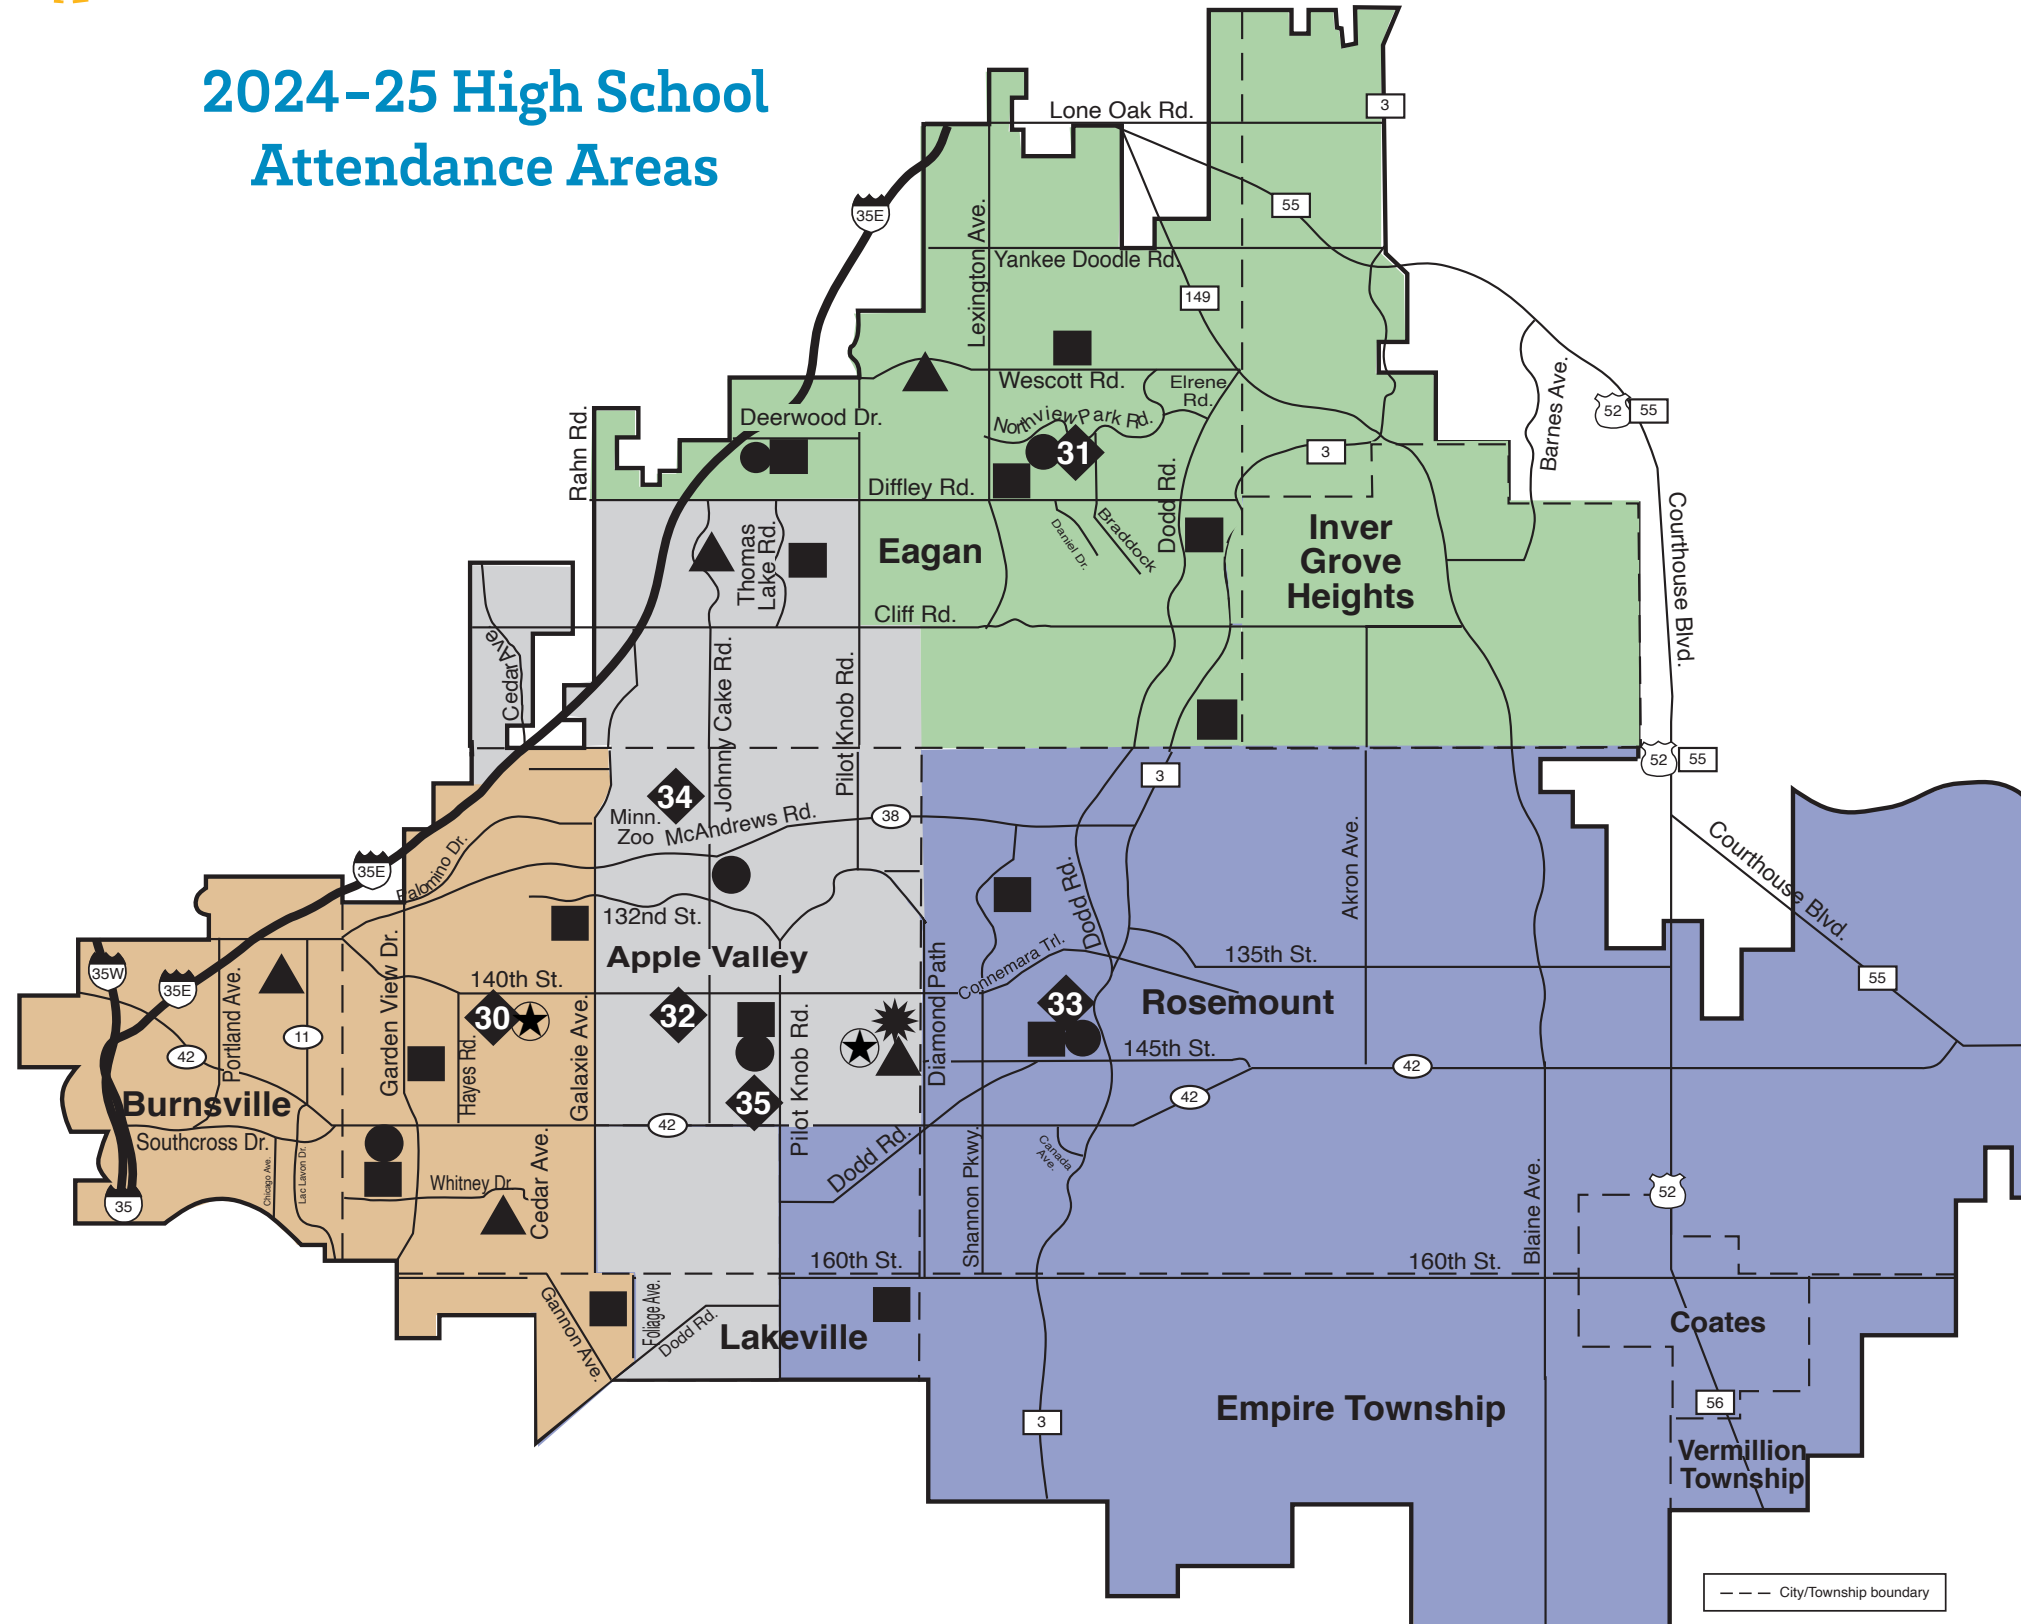

DISTRICT 196

One District. Infinite Possibilities.

Rosemount
Apple Valley
Eagan
Public Schools

2024-25 High School Attendance Areas

◆ High Schools

- 30 Apple Valley
- 31 Eagan
- 32 Eastview
- 33 Rosemount
- 34 School of Environmental Studies
(optional high school for juniors and seniors)
- 35 Area Learning Center
(alternative high school program)

■ Elementary schools

▲ Elementary magnet schools

● Middle schools

★ Dakota Ridge School
(special education school for district students)

☆ Learning Centers

Communications/maps/maps-color/18-19 HS.eps
District 196 Graphics/5-18

To determine the attendance area school for a specific property address, go to https://excensus-guidek12.net/rosemountmn/school_search/current/