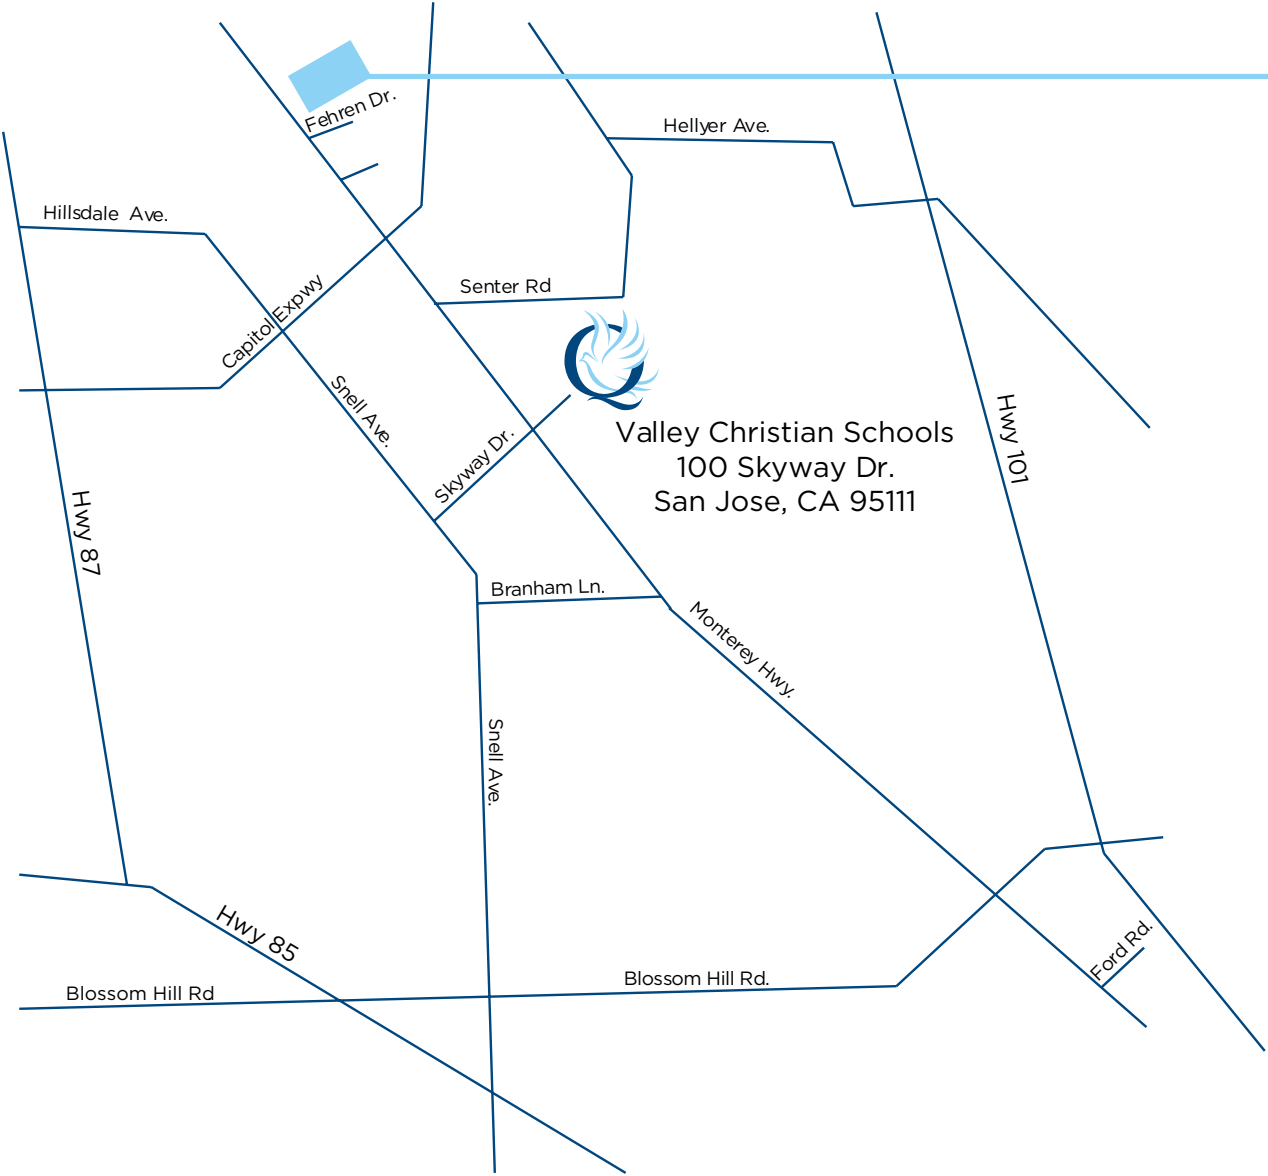

Capitol Shuttle Map

Capitol Caltrain Station Fehren Dr. & Monterey Hwy.

Scan to Access Directions
or [Click Here](#) to Access Directions