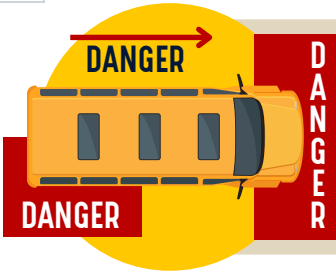

SCHOOL BUS SAFETY RULES

BE ON TIME AND STAY CLEAR OF DANGER ZONES.

STAY SEATED AND FACING FORWARD AT ALL TIMES. WEAR YOUR SEAT BELT IF AVAILABLE.

KEEP YOUR BODY INSIDE THE BUS AT ALL TIMES.

STUDENTS ARE NOT ALLOWED TO TAKE PHOTOS OR VIDEOS

BE NICE TO EACH OTHER. BULLYING IS NOT ACCEPTABLE.

EAT AND DRINK BEFORE GETTING ON THE BUS.

PLEASE HELP KEEP THE BUS CLEAN. THROW AWAY ALL GARBAGE.

DO NOT THROW OBJECTS INSIDE OR OUT OF THE BUS.

ABSOLUTELY NO WEAPONS ARE ALLOWED!