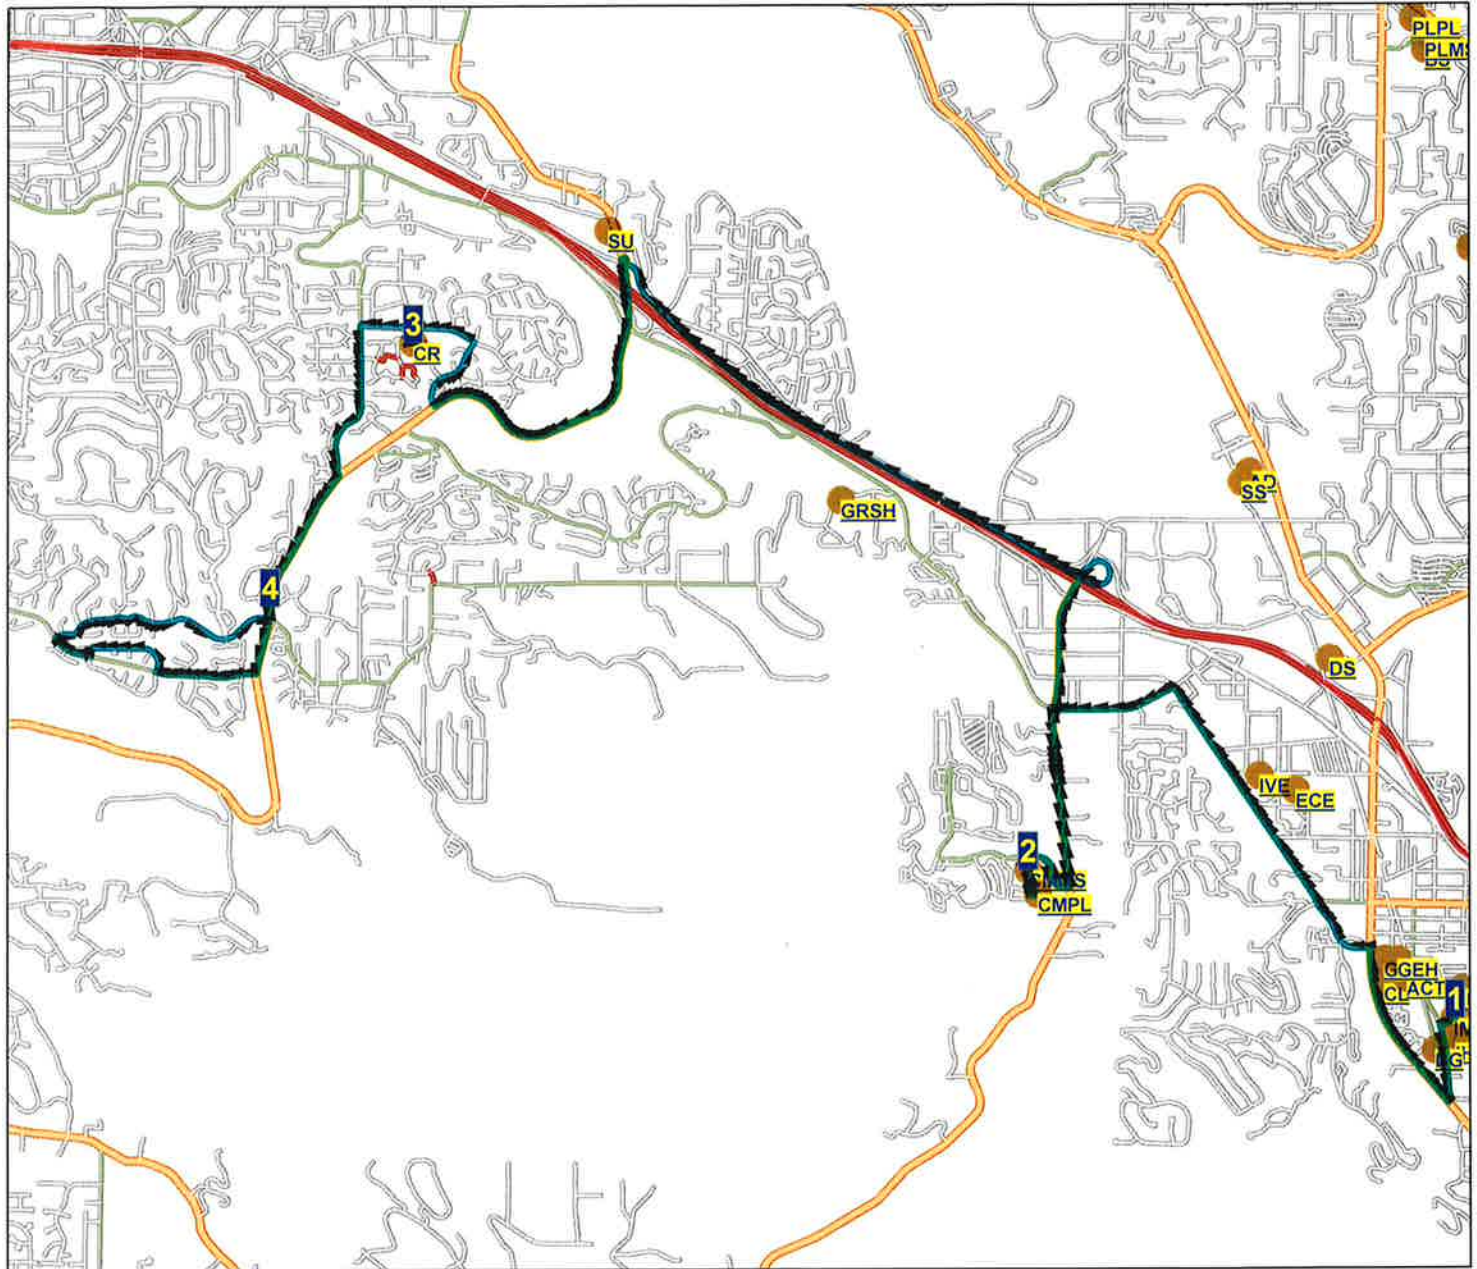

Issaquah School District 411 Route Map

Route: **23 EDA**
Vehicle: **40**
Anchor: **IHS**
Depart Time: **4:05 PM**
Dropoffs: **0**
Distance: **13.94 mi.**

Desc: **IH EDA 3 CMMS SHUTTLE**
Driver:
Max Load: **0**
End Time: **4:48 PM**
Transfers On: **0**
Transfers Off: **0**
Days: **MTWH Display Day:M**