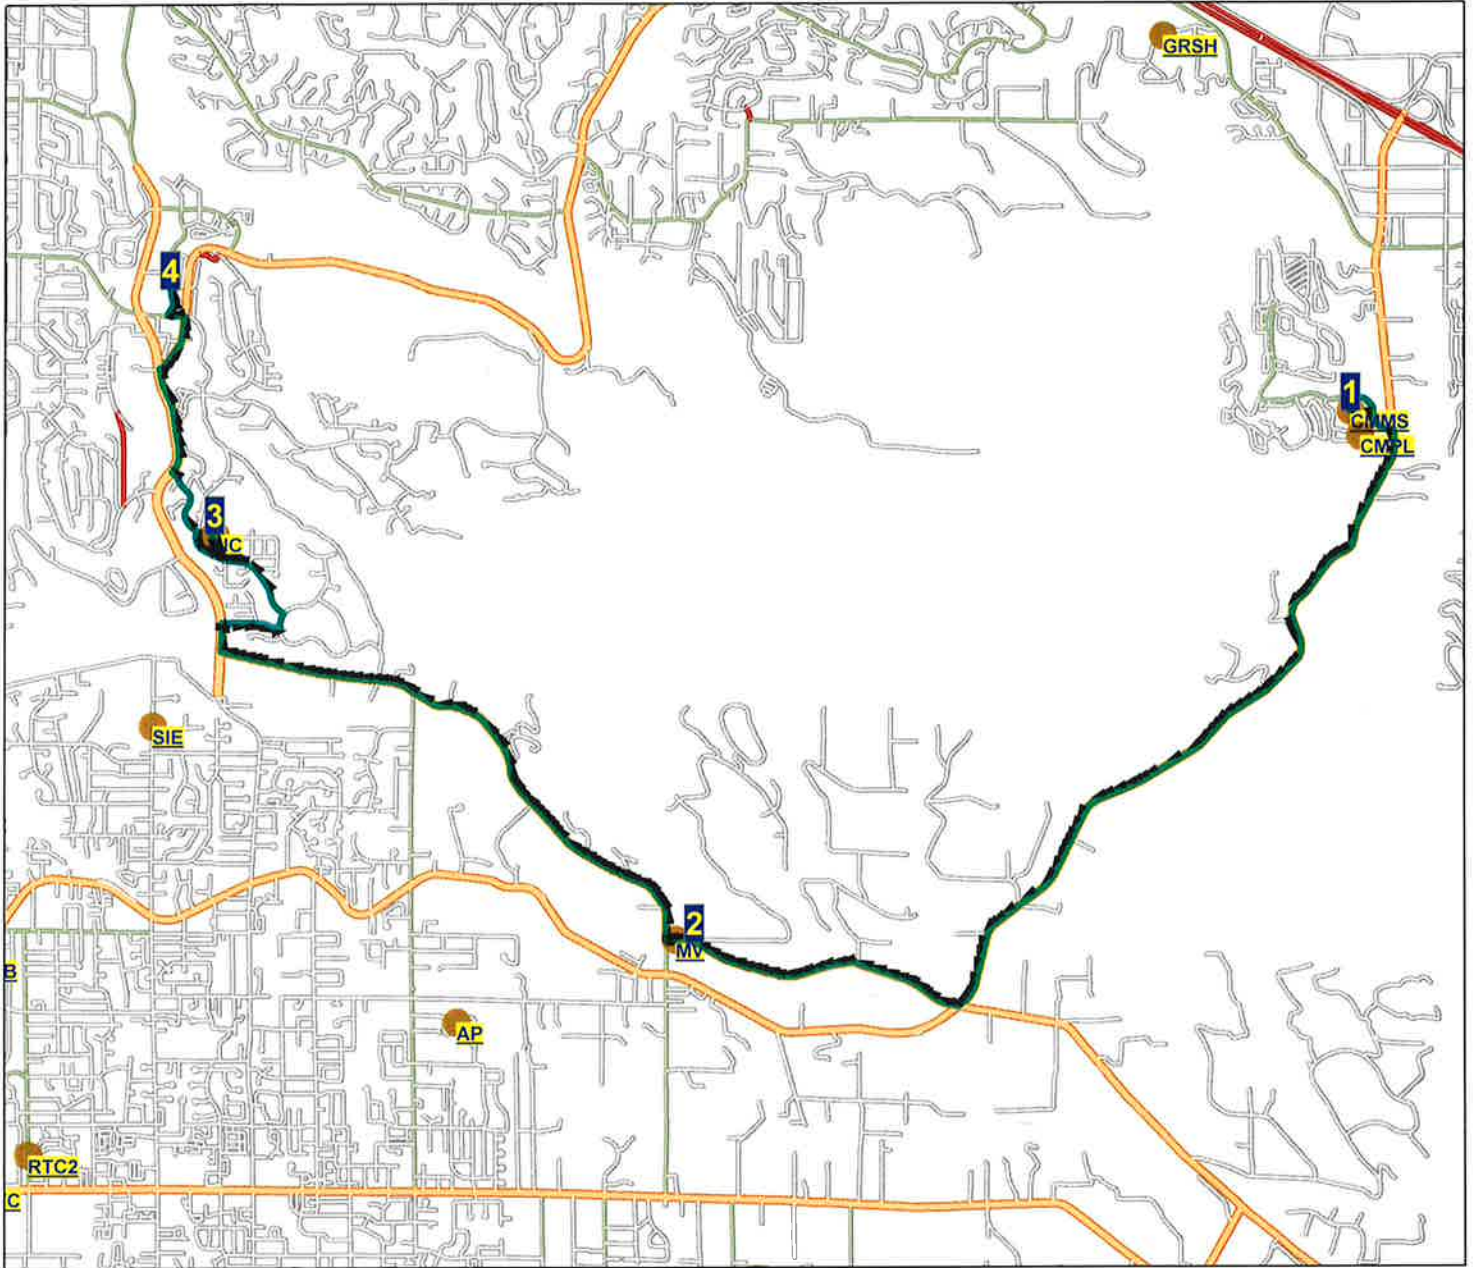

Issaquah School District 411 Route Map

Route: **26 EDA**
Vehicle: **76**
Anchor: **CMMS**
Depart Time: **4:25 PM**
Dropoffs: **0**
Distance: **8.94 mi.**

Desc: **CMMS EDA 4**
Driver:
Max Load: **0**
End Time: **4:52 PM**
Transfers On: **0**
Transfers Off: **0**
Days: **MTWH Display Day:M**