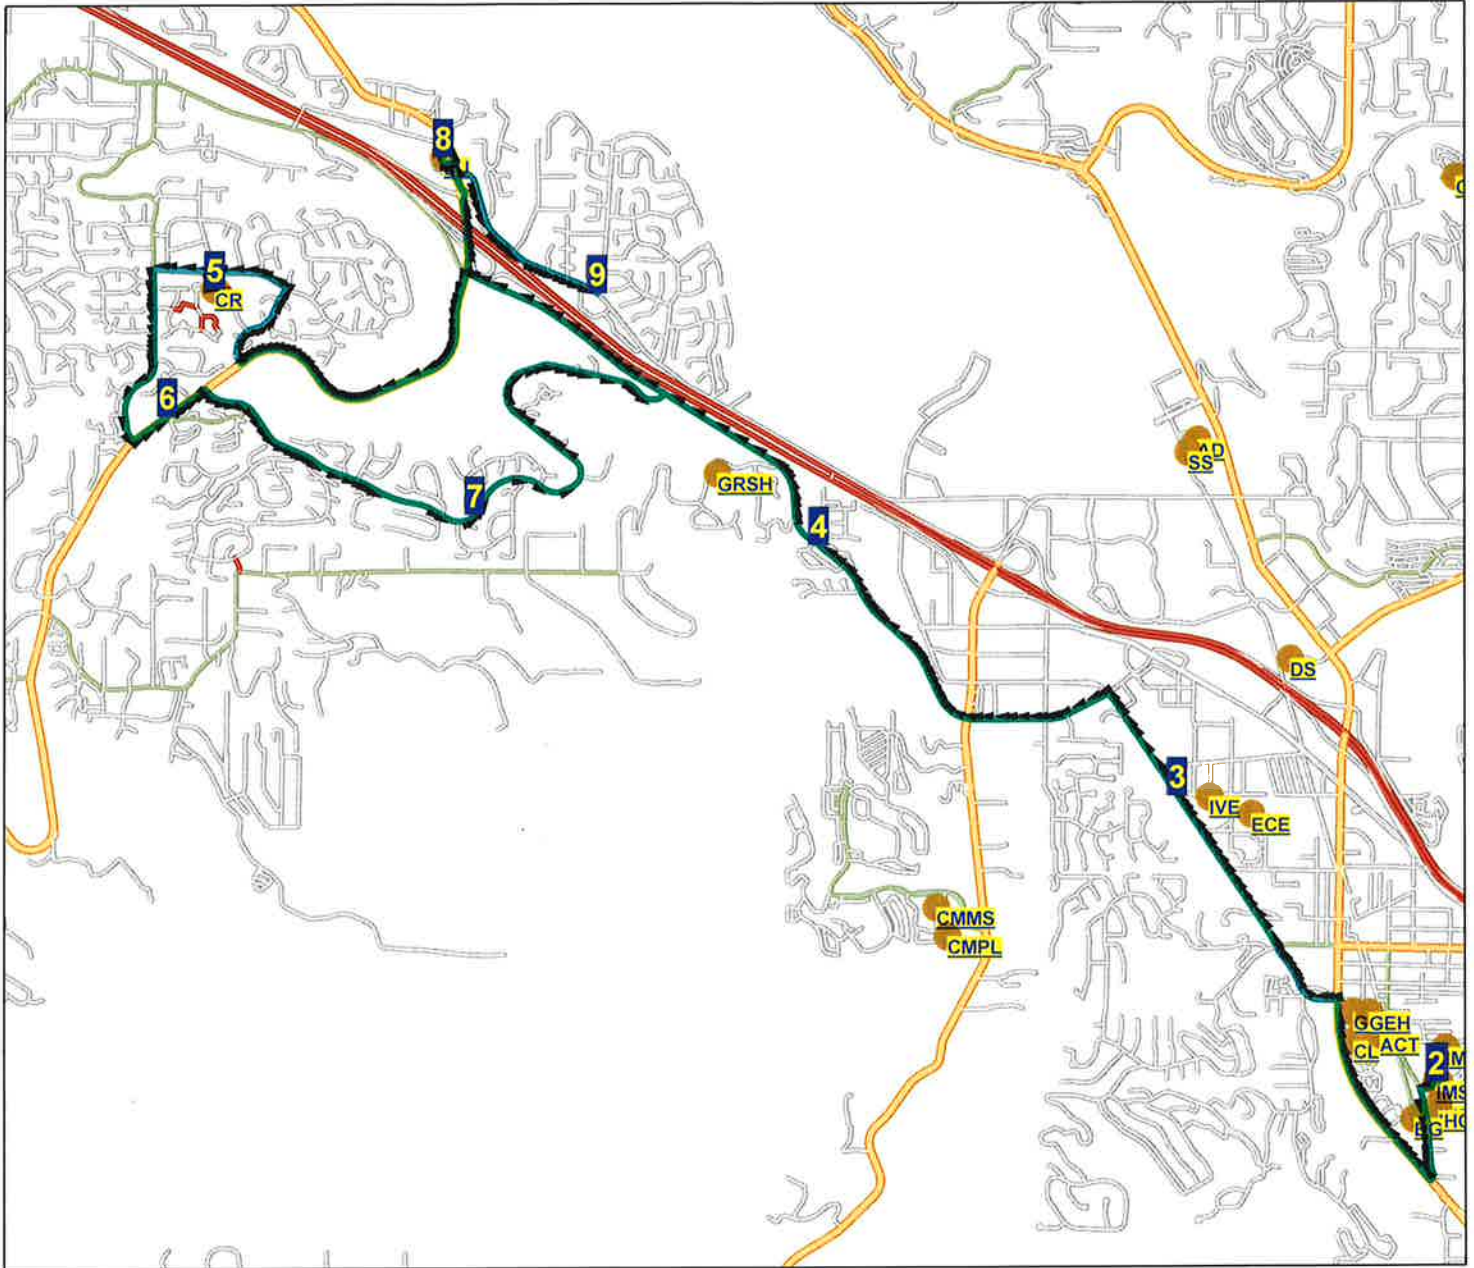

Issaquah School District 411 Route Map

Route: **17 EDA**
Vehicle: **169**
Anchor: **IHS**
Depart Time: **4:25 PM**
Dropoffs: **0**
Distance: **12.76 mi.**

Desc: **IM/IH EDA 1**
Driver:
Max Load: **0**
End Time: **4:58 PM**
Transfers On: **0**
Transfers Off: **0**
Days: **MTWH Display Day:M**