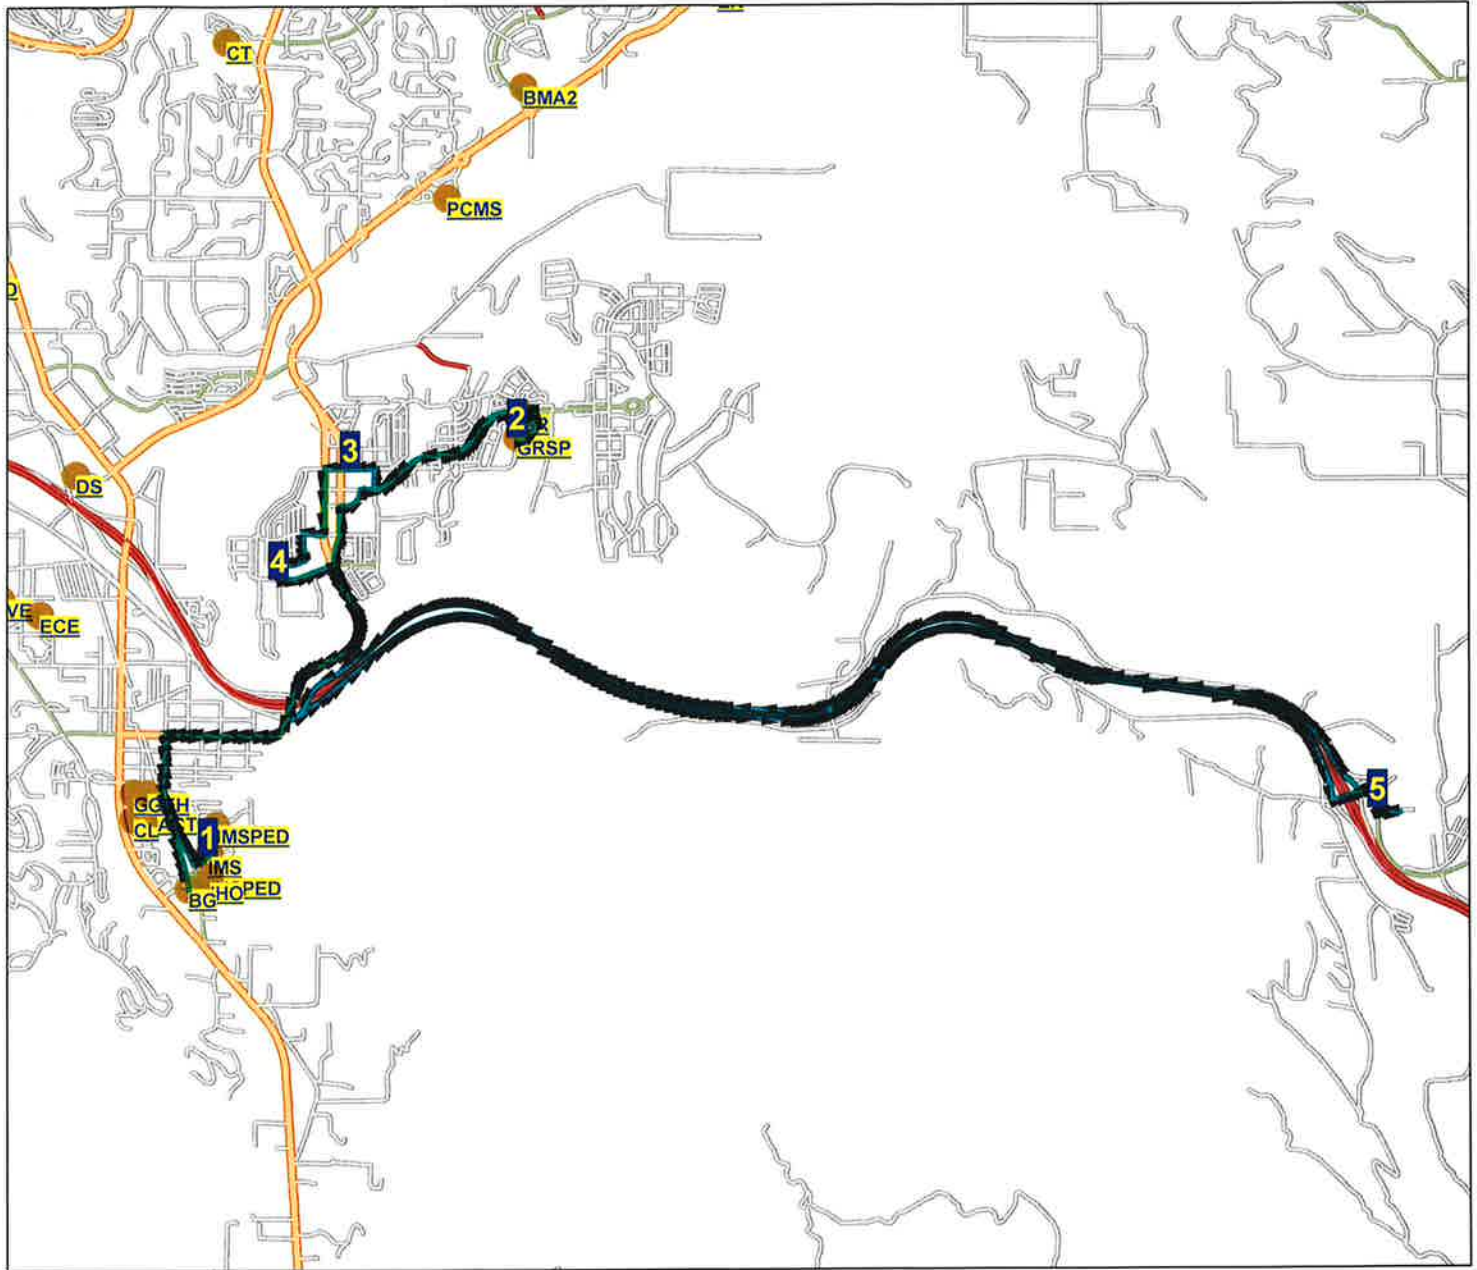

Issaquah School District 411 Route Map

Route: **8 EDA**
Vehicle: **185**
Anchor: **IMS**
Depart Time: **4:25 PM**
Dropoffs: **0**
Distance: **16.36 mi.**

Desc: **IM/IH EDA 2**
Driver:
Max Load: **0**
End Time: **5:01 PM**
Transfers On: **0**
Transfers Off: **0**
Days: **MTWH Display Day:M**